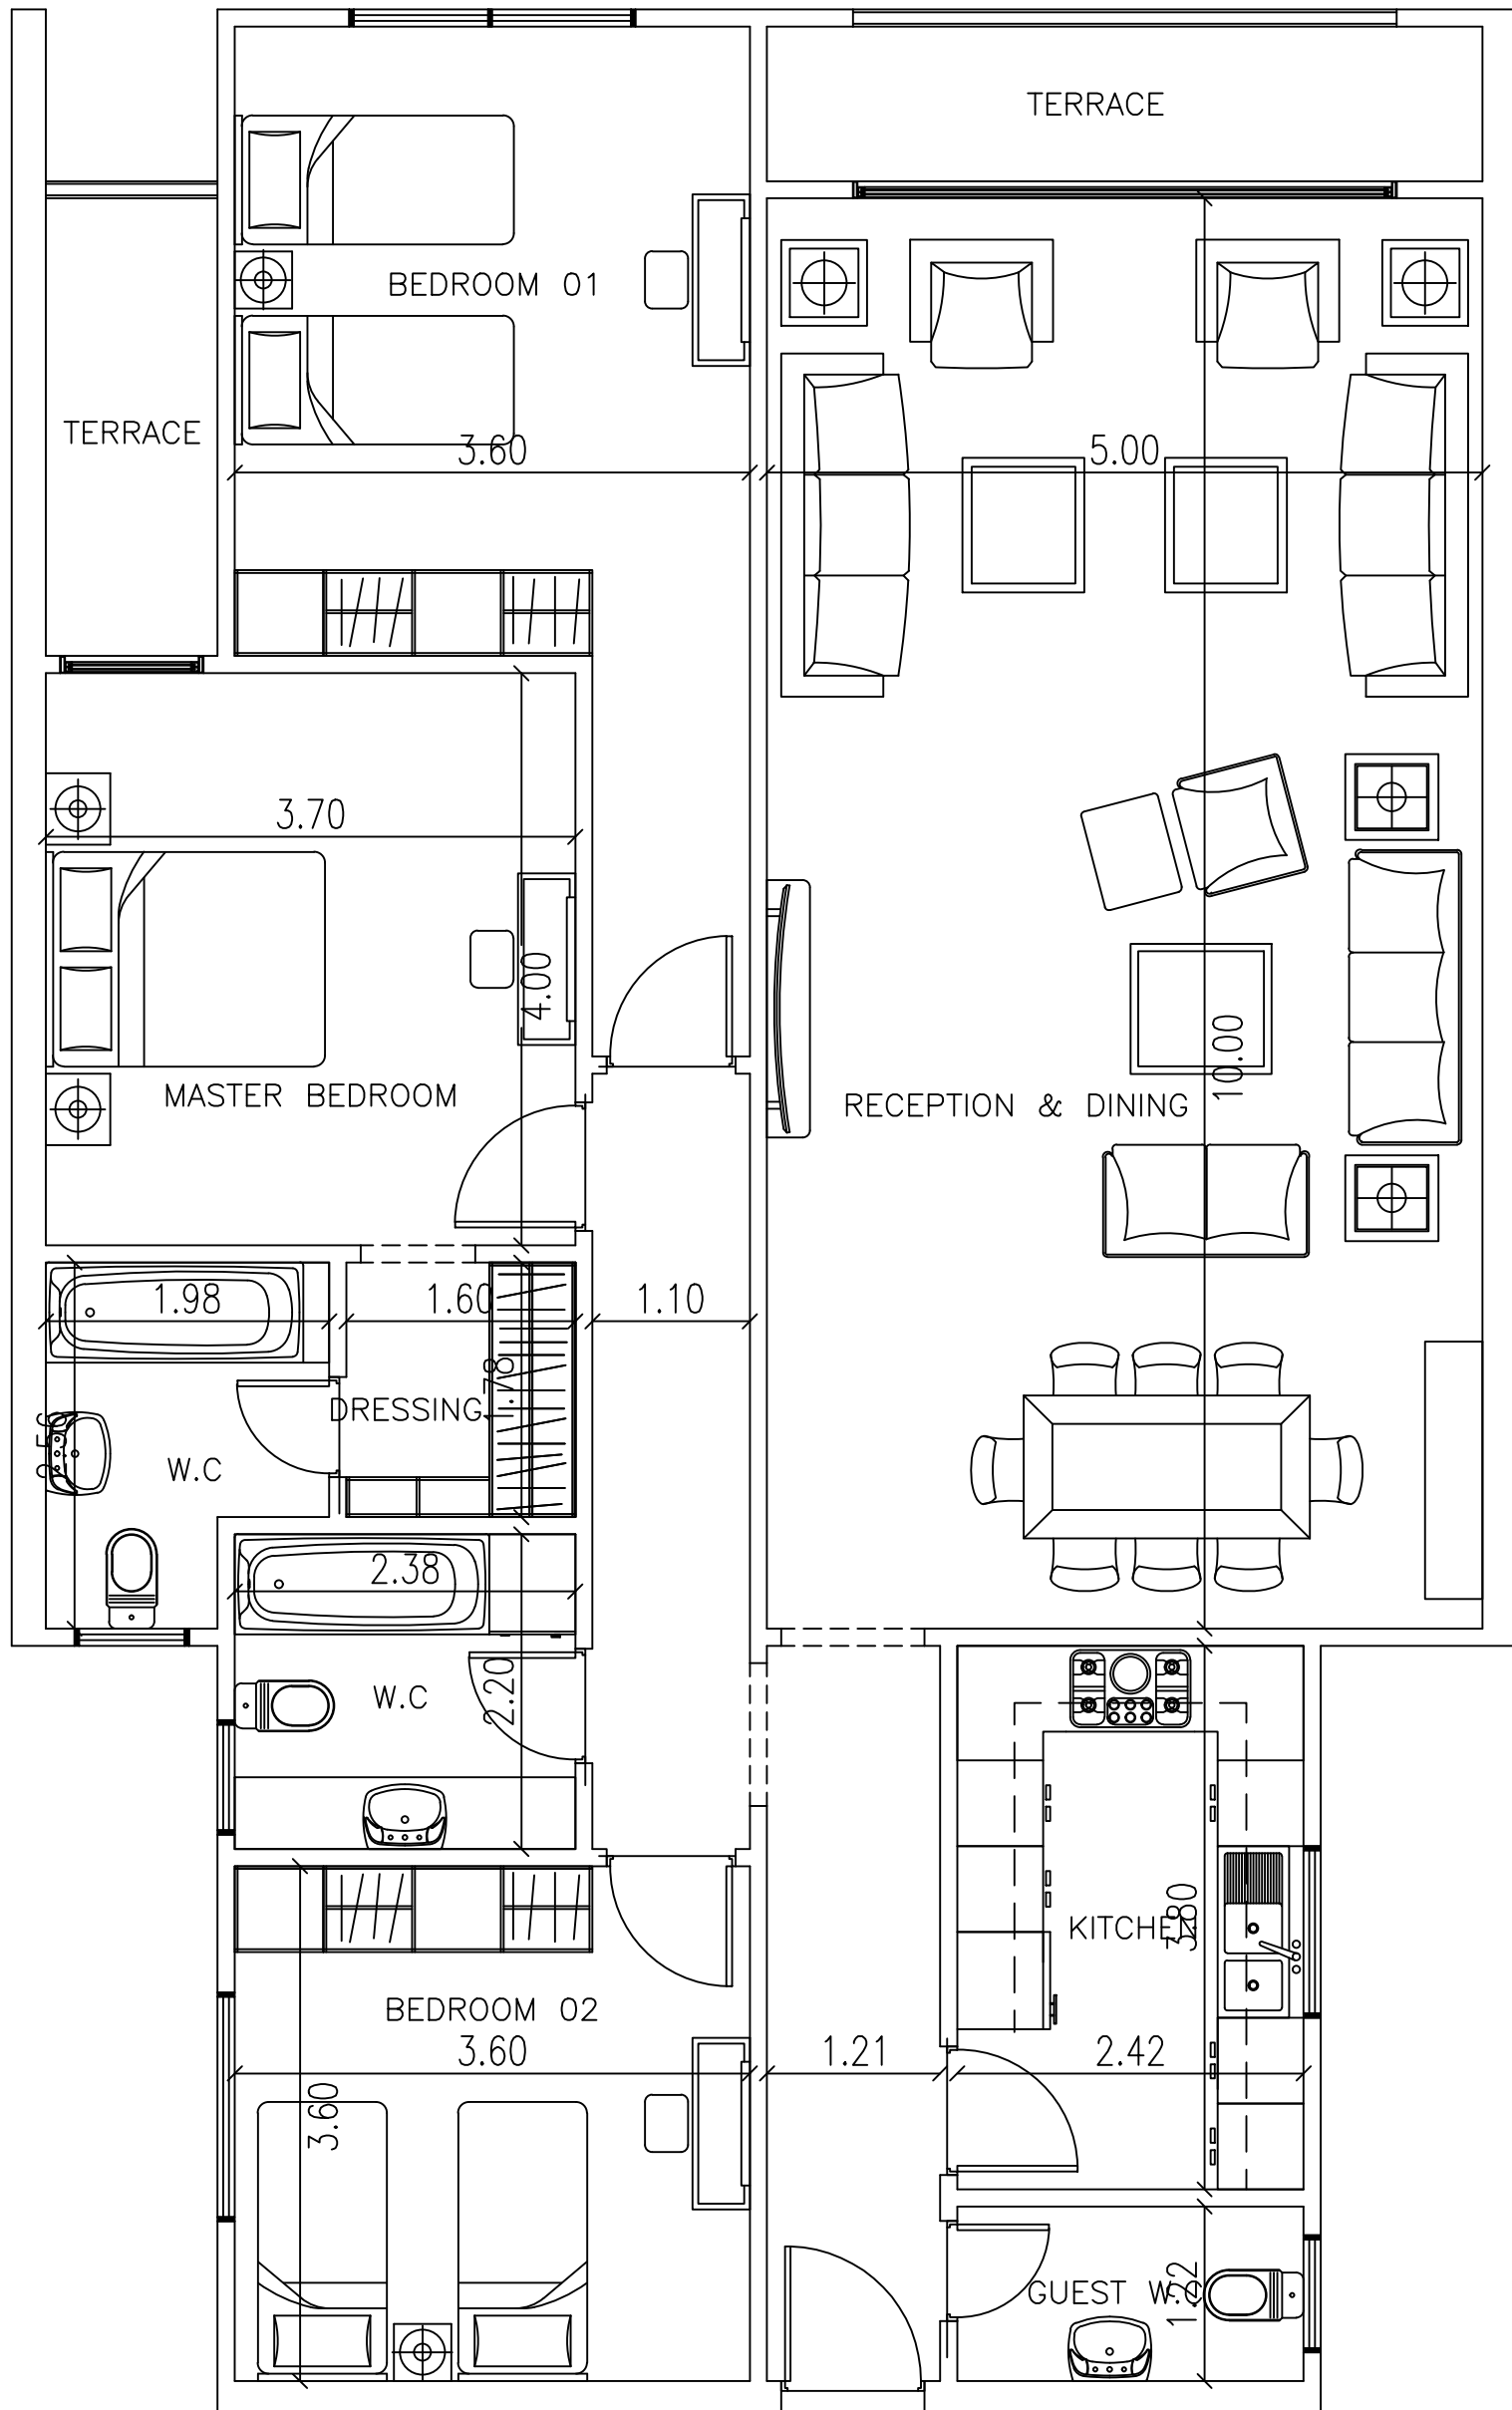

GROSS AREA : 130 m²

MIDTOWN CONDO

NEW CAPITAL

GROSS AREA 160m²

MIDTOWN CONDO

NEW CAPITAL

GROSS AREA 165m²

MIDTOWN CONDO

NEW CAPITAL

GROSS AREA 170m²

GROSS AREA

:175.00

SQM

GROSS AREA

: 180.00

SQM

MIDTOWN CONDO

NEW CAPITAL

GROSS AREA 210m²

MIDTOWN CONDO

NEW CAPITAL

GROSS AREA : 215 m²

MIDTOWN CONDO

GROSS AREA 250 m²

GROSS AREA

: 225.00

SQM

MIDTOWN CONDO

NEW CAPITAL

GROSS AREA 260m²

MALL MIDTOWN

CONODO