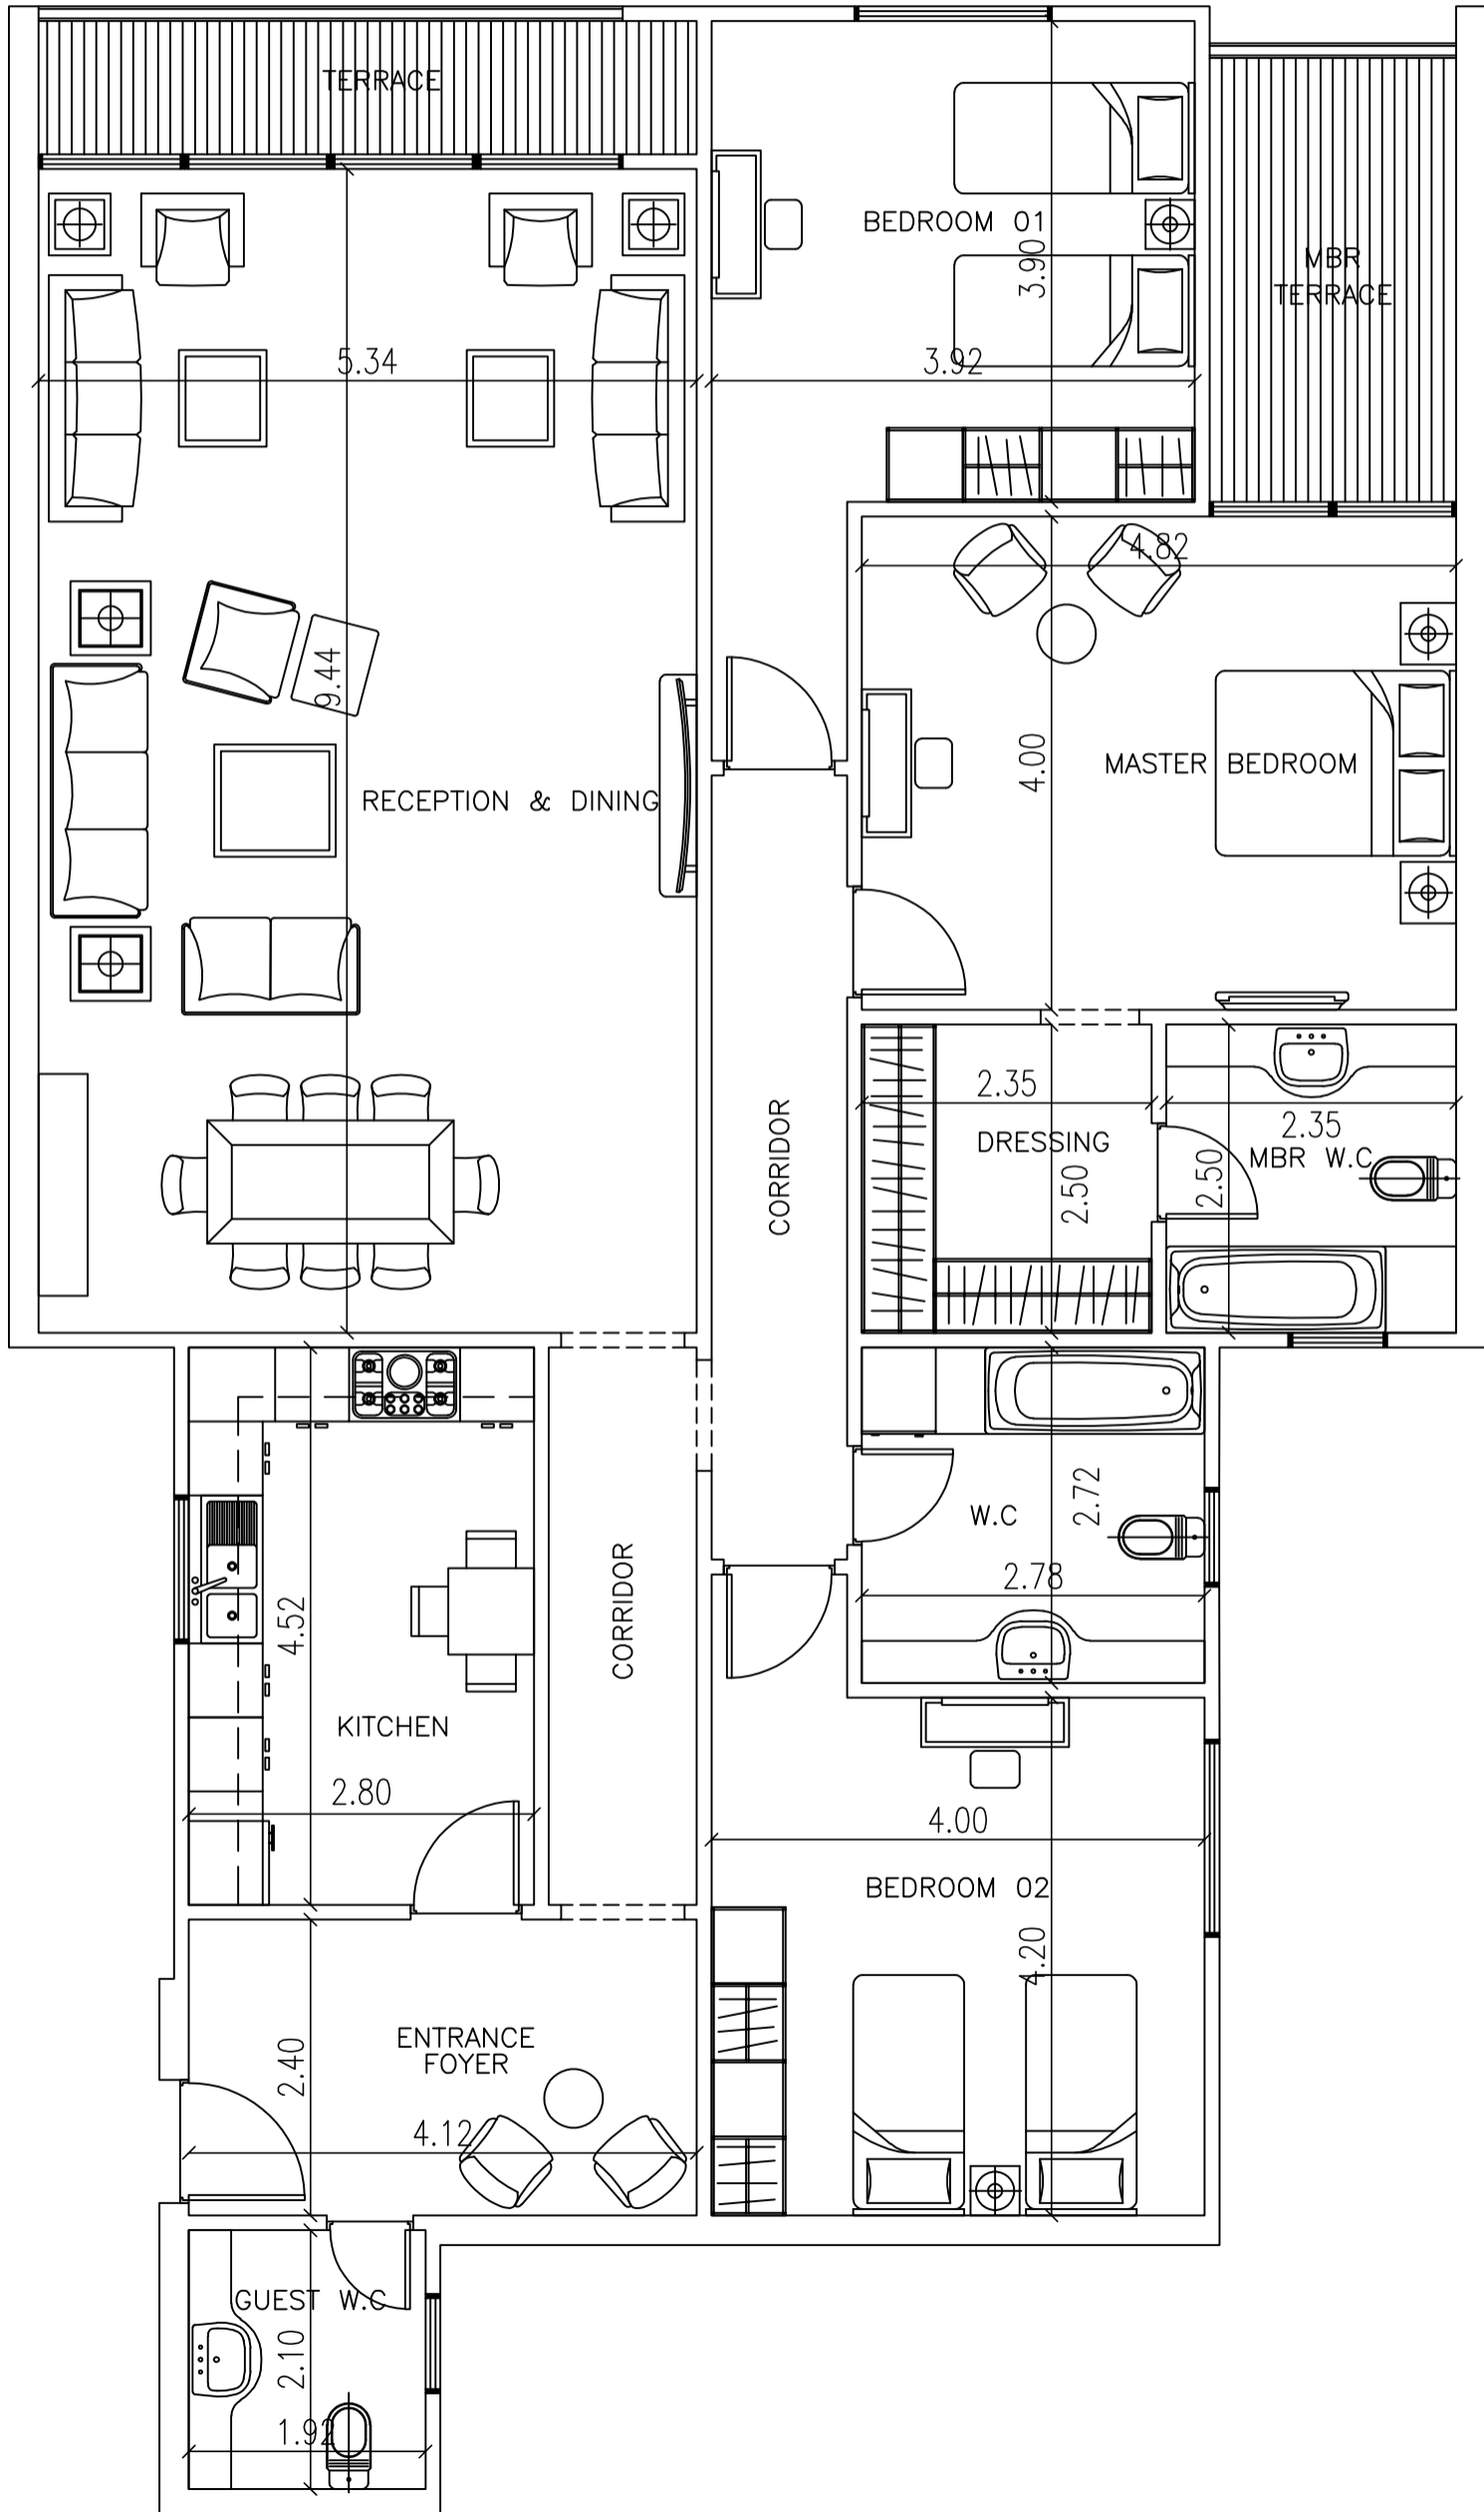

GROSS AREA : 130 m²

MIDTOWN CONDO

NEW CAPITAL

GROSS AREA 160m²

MIDTOWN CONDO

NEW CAPITAL

GROSS AREA 165m²

MIDTOWN CONDO

MIDTOWN CONDO

NEW CAPITAL

GROSS AREA 210m²

MIDTOWN CONDO

NEW CAPITAL

GROSS AREA : 215 m²

MIDTOWN CONDO

GROSS AREA 250 m²

GROSS AREA

: 225.00

SQM

MIDTOWN CONDO

NEW CAPITAL

GROSS AREA 260m²

MALL MIDTOWN

CONODO

GROSS AREA 110m²

OUTDOOR AREA 100m²

MALL MIDTOWN

CONODO

GROSS AREA 110m²