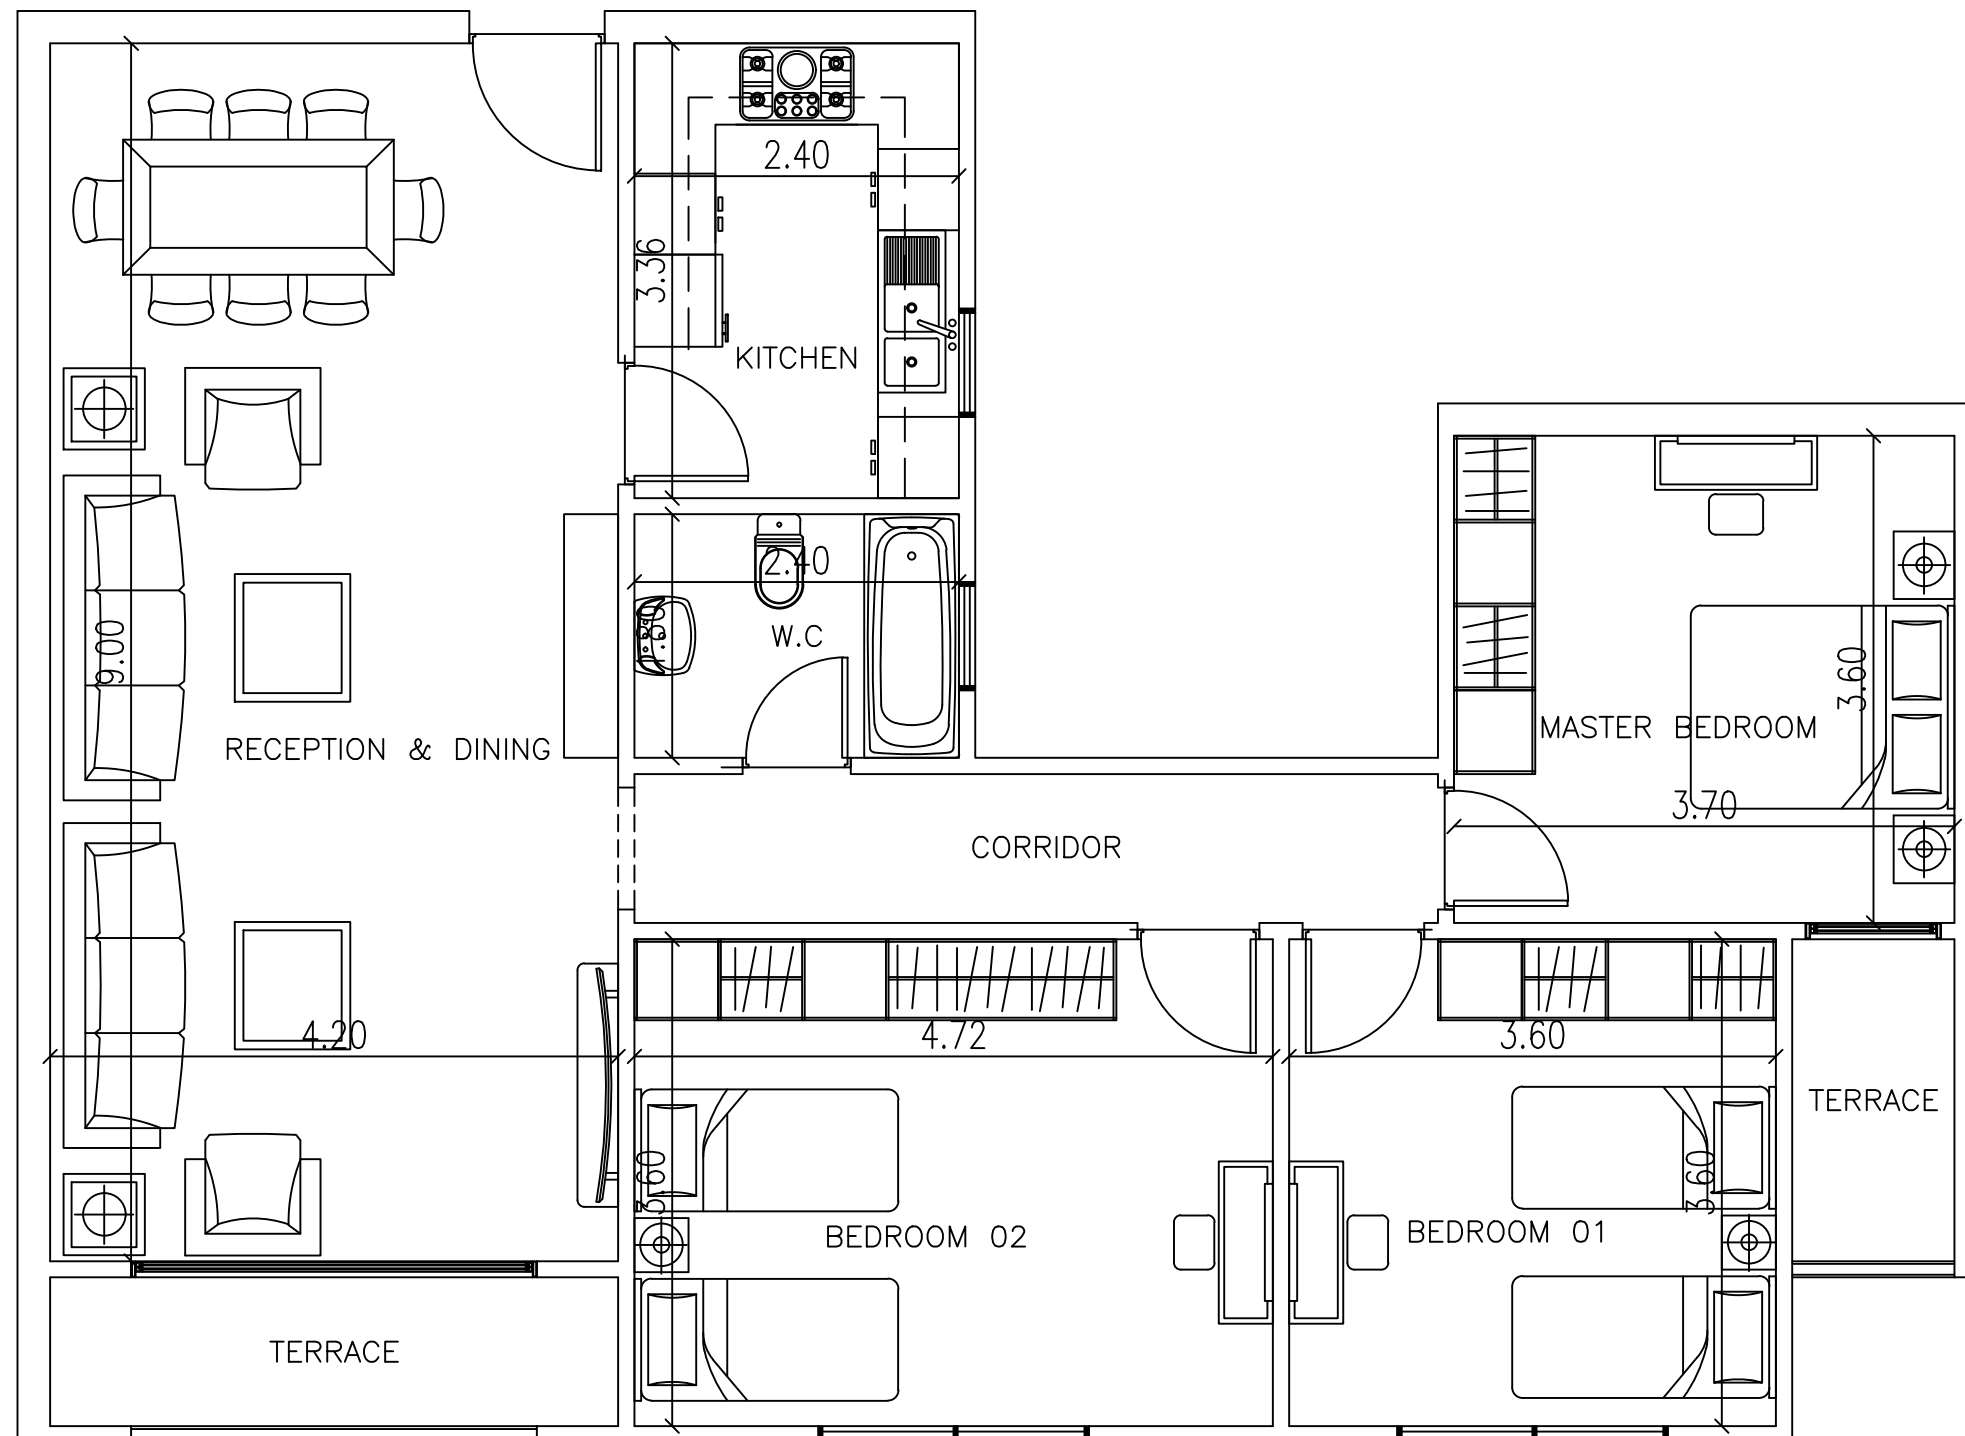

LAYOUT

MIDTOWN
— NEW CAPITAL —
CONDO

GROSS AREA :105.00 SQM
GARDEN AREA :75.00 SQM

GROSS AREA :115.00 SQM

GARDEN AREA :105.00 SQM

MIDTOWN CONDO

GROSS AREA : 120 m²

MIDTOWN CONDO

GROSS AREA : 130 m²

MIDTOWN CONDO

NEW CAPITAL

GROSS AREA 160m²

MIDTOWN CONDO

NEW CAPITAL

GROSS AREA 165m²

MIDTOWN CONDO

NEW CAPITAL

GROSS AREA 170m²

GROSS AREA

:175.00

SQM

GROSS AREA

: 180.00

SQM

GROSS AREA

: 225.00

SQM

MIDTOWN CONDO

NEW CAPITAL

GROSS AREA 260m²

MALL MIDTOWN

CONODO