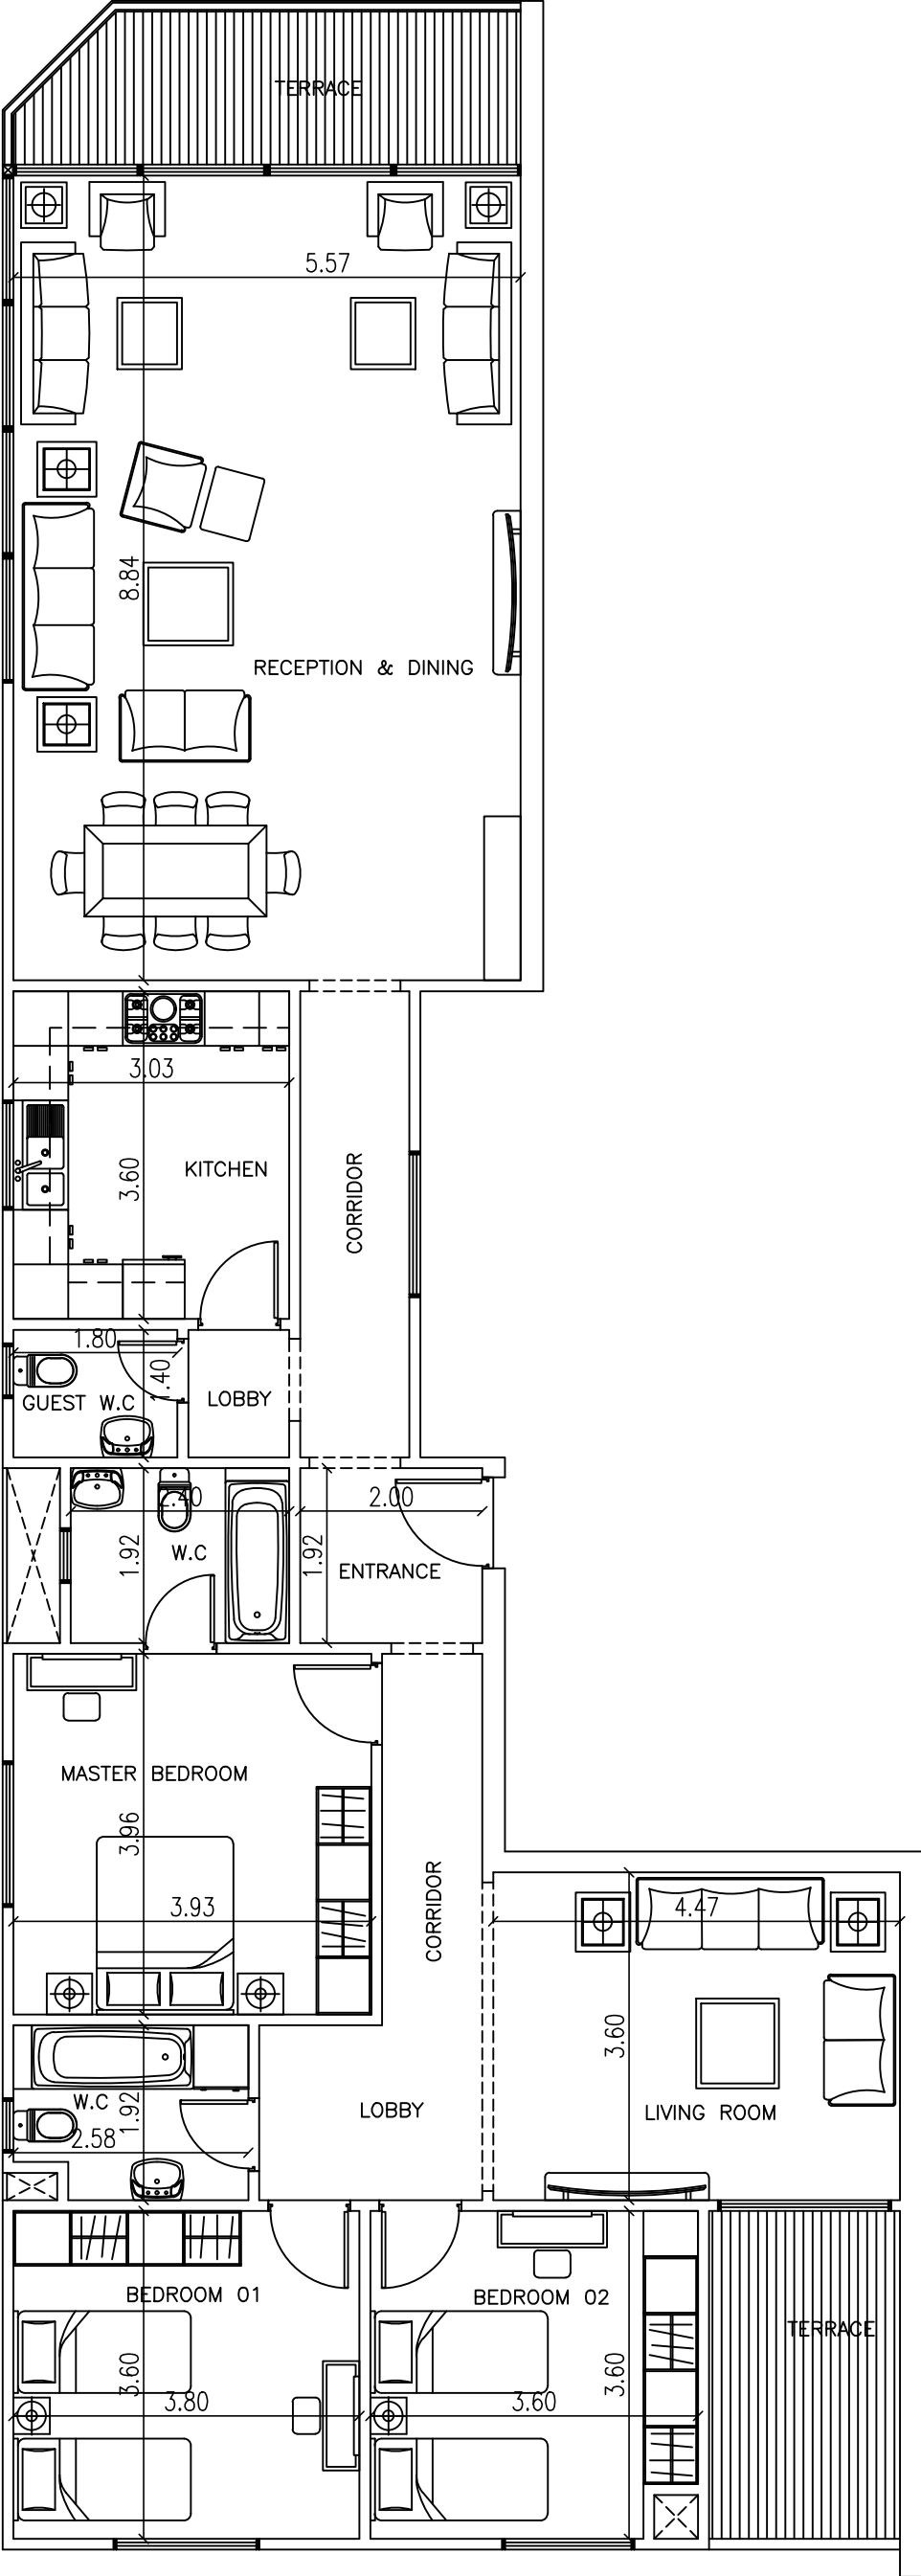

GROSS AREA : 130 m²

MIDTOWN CONDO

NEW CAPITAL

GROSS AREA 160m²

MIDTOWN CONDO

NEW CAPITAL

GROSS AREA 165m²

MIDTOWN CONDO

MIDTOWN CONDO

NEW CAPITAL

GROSS AREA 210m²

MIDTOWN CONDO

NEW CAPITAL

GROSS AREA : 215 m²

MIDTOWN CONDO

GROSS AREA 250 m²

GROSS AREA

: 225.00

SQM

MIDTOWN CONDO

NEW CAPITAL

GROSS AREA 260m²

MALL MIDTOWN

CONODO

GROSS AREA 110m²

OUTDOOR AREA 100m²

MALL MIDTOWN

CONODO

GROSS AREA 110m²