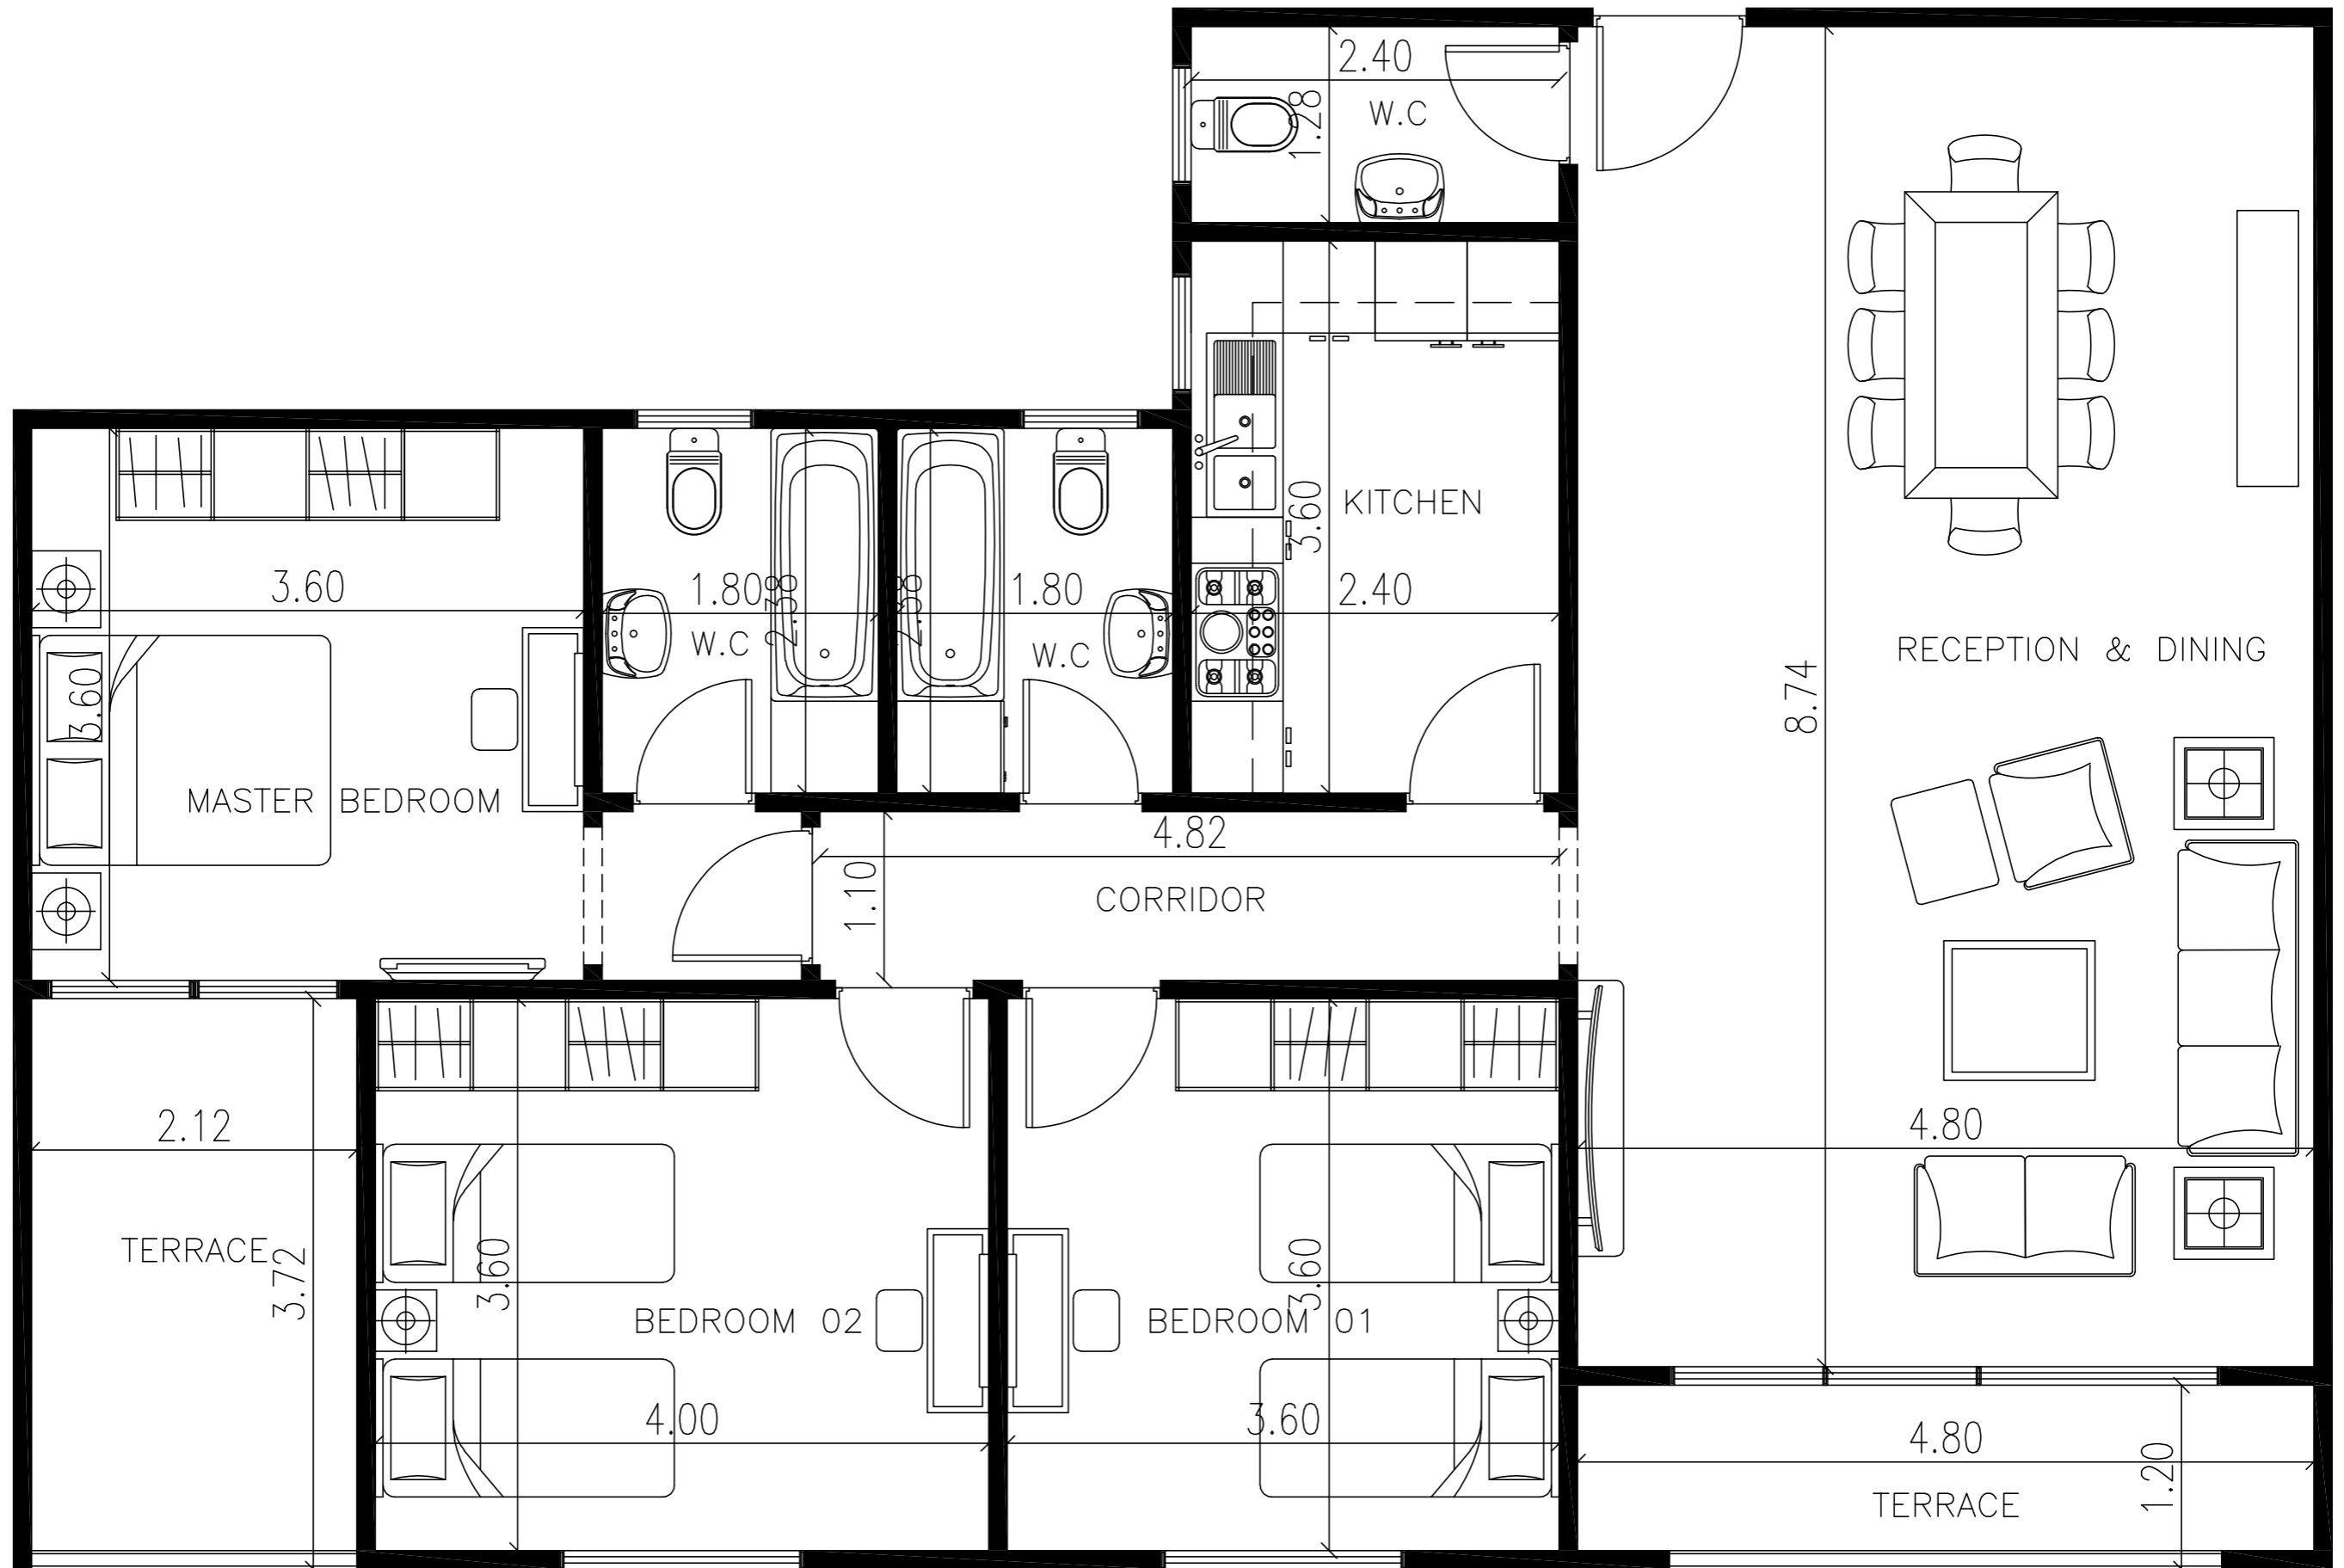

GROSS AREA : 130 m²

MIDTOWN CONDO

NEW CAPITAL

GROSS AREA 160m²

MIDTOWN CONDO

NEW CAPITAL

GROSS AREA 165m²

MIDTOWN CONDO

MIDTOWN CONDO

NEW CAPITAL

GROSS AREA 210m²

MIDTOWN CONDO

NEW CAPITAL

GROSS AREA : 215 m²

MIDTOWN CONDO

GROSS AREA 250 m²

GROSS AREA

: 225.00

SQM

MIDTOWN CONDO

NEW CAPITAL

GROSS AREA 260m²

MALL MIDTOWN

CONODO

GROSS AREA 110m²

OUTDOOR AREA 100m²

MALL MIDTOWN

CONODO

GROSS AREA 110m²