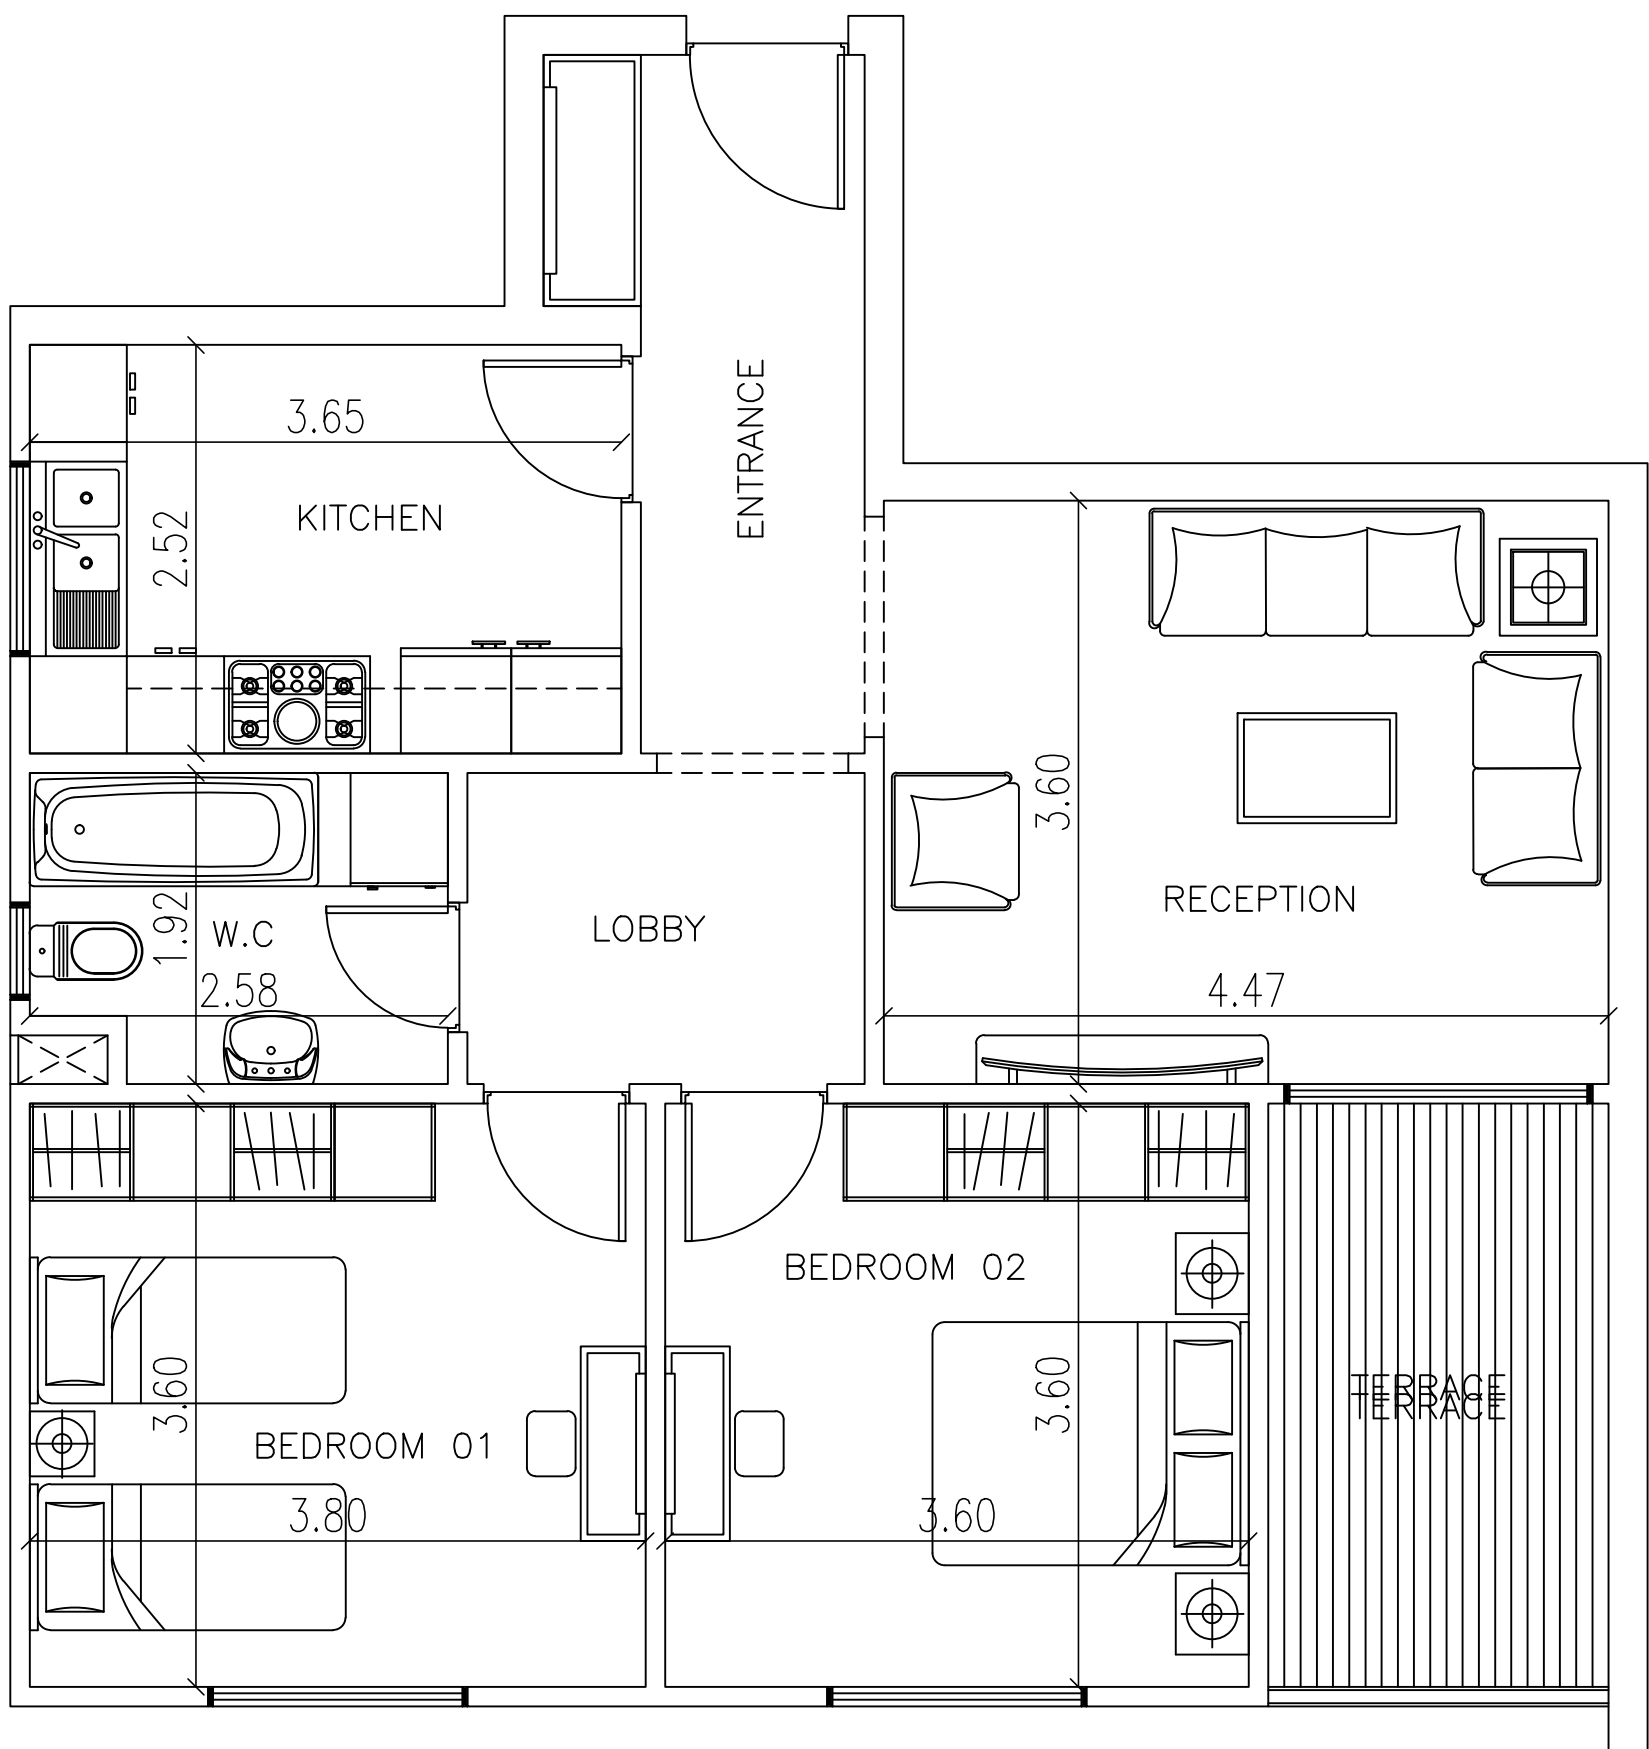

LAYOUT

MIDTOWN
— NEW CAPITAL —
CONDO

GROSS AREA :105.00 SQM
GARDEN AREA :75.00 SQM

GROSS AREA :115.00 SQM

GARDEN AREA :105.00 SQM

MIDTOWN CONDO

GROSS AREA : 120 m²

MIDTOWN CONDO

GROSS AREA : 130 m²

MIDTOWN CONDO

NEW CAPITAL

GROSS AREA 160m²

MIDTOWN CONDO

NEW CAPITAL

GROSS AREA 165m²

MIDTOWN CONDO

NEW CAPITAL

GROSS AREA 170m²

GROSS AREA

:175.00

SQM

GROSS AREA

: 180.00

SQM

MIDTOWN CONDO

NEW CAPITAL

GROSS AREA 210m²

MIDTOWN CONDO

NEW CAPITAL

GROSS AREA : 215 m²

MIDTOWN CONDO

GROSS AREA 250 m²