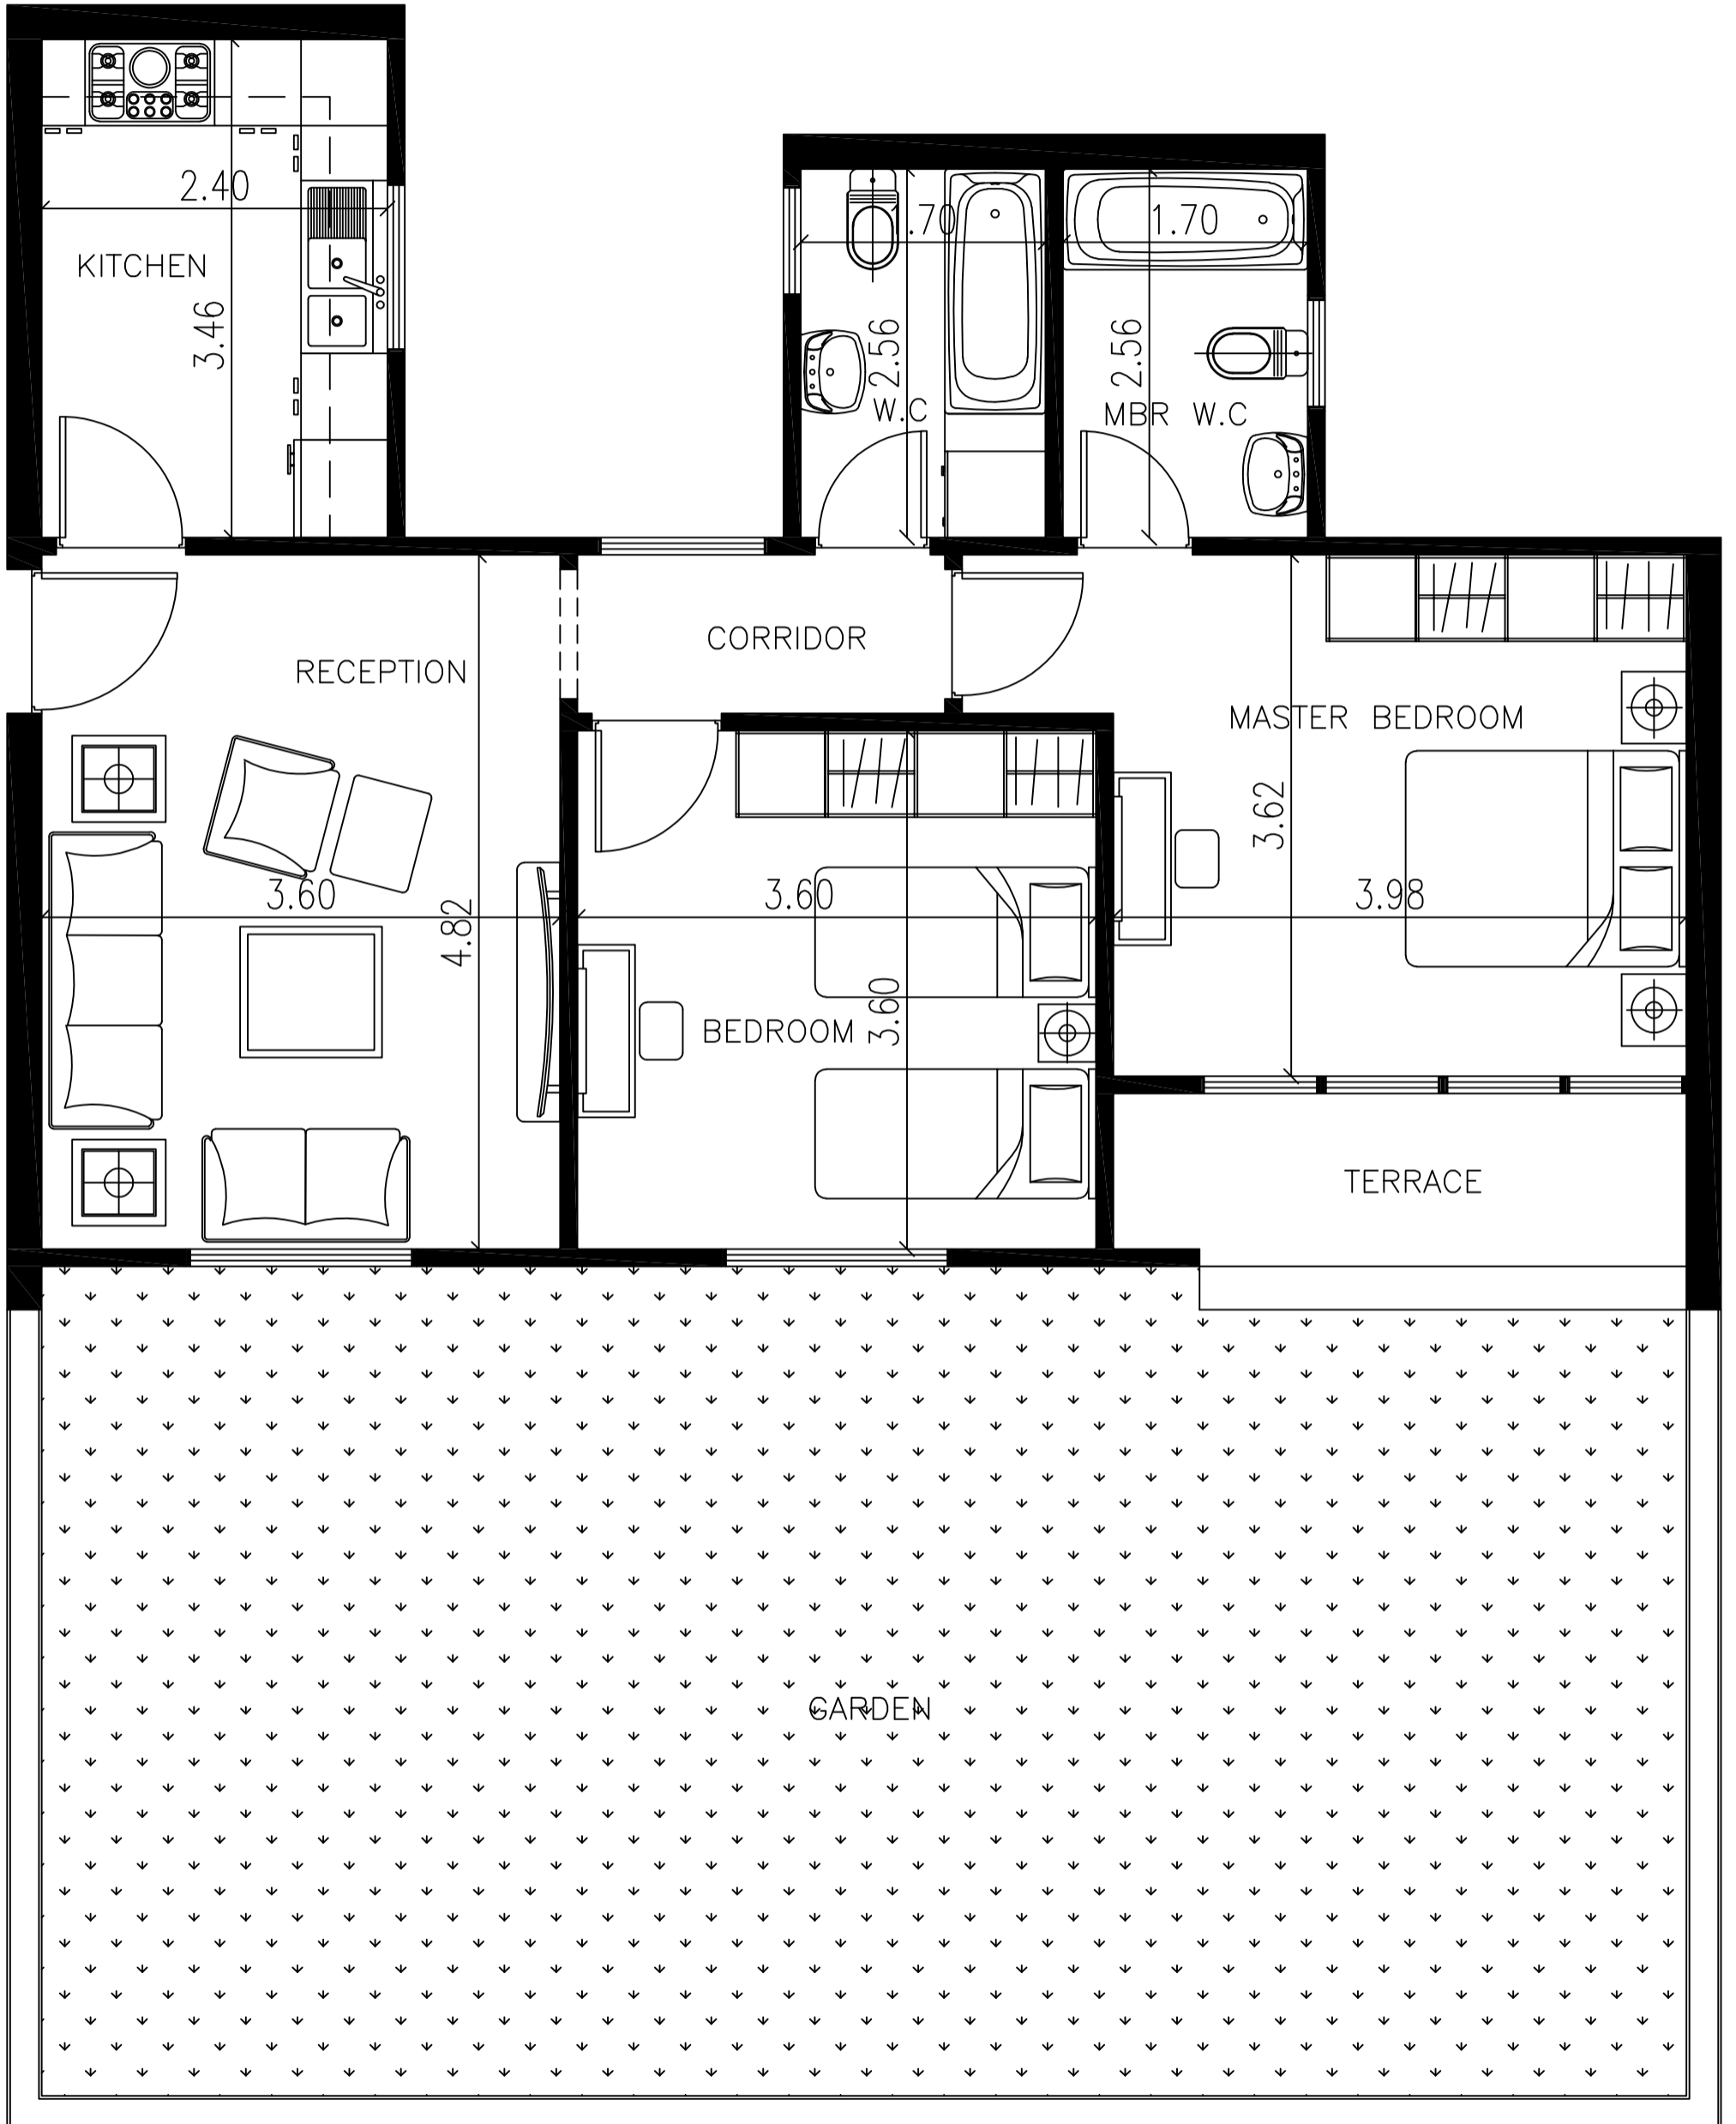

LAYOUT

MIDTOWN
— NEW CAPITAL —
CONDO

GROSS AREA :105.00 SQM
GARDEN AREA :75.00 SQM

GROSS AREA :115.00 SQM

GARDEN AREA :105.00 SQM

MIDTOWN CONDO

GROSS AREA : 120 m²

MIDTOWN CONDO

GROSS AREA : 130 m²

MIDTOWN CONDO

NEW CAPITAL

GROSS AREA 160m²

MIDTOWN CONDO

NEW CAPITAL

GROSS AREA 165m²

MIDTOWN CONDO

MIDTOWN CONDO

NEW CAPITAL

GROSS AREA 210m²

MIDTOWN CONDO

NEW CAPITAL

GROSS AREA : 215 m²

MIDTOWN CONDO

GROSS AREA 250 m²

GROSS AREA

: 225.00

SQM

MIDTOWN CONDO

NEW CAPITAL

GROSS AREA 260m²

MALL MIDTOWN

CONODO