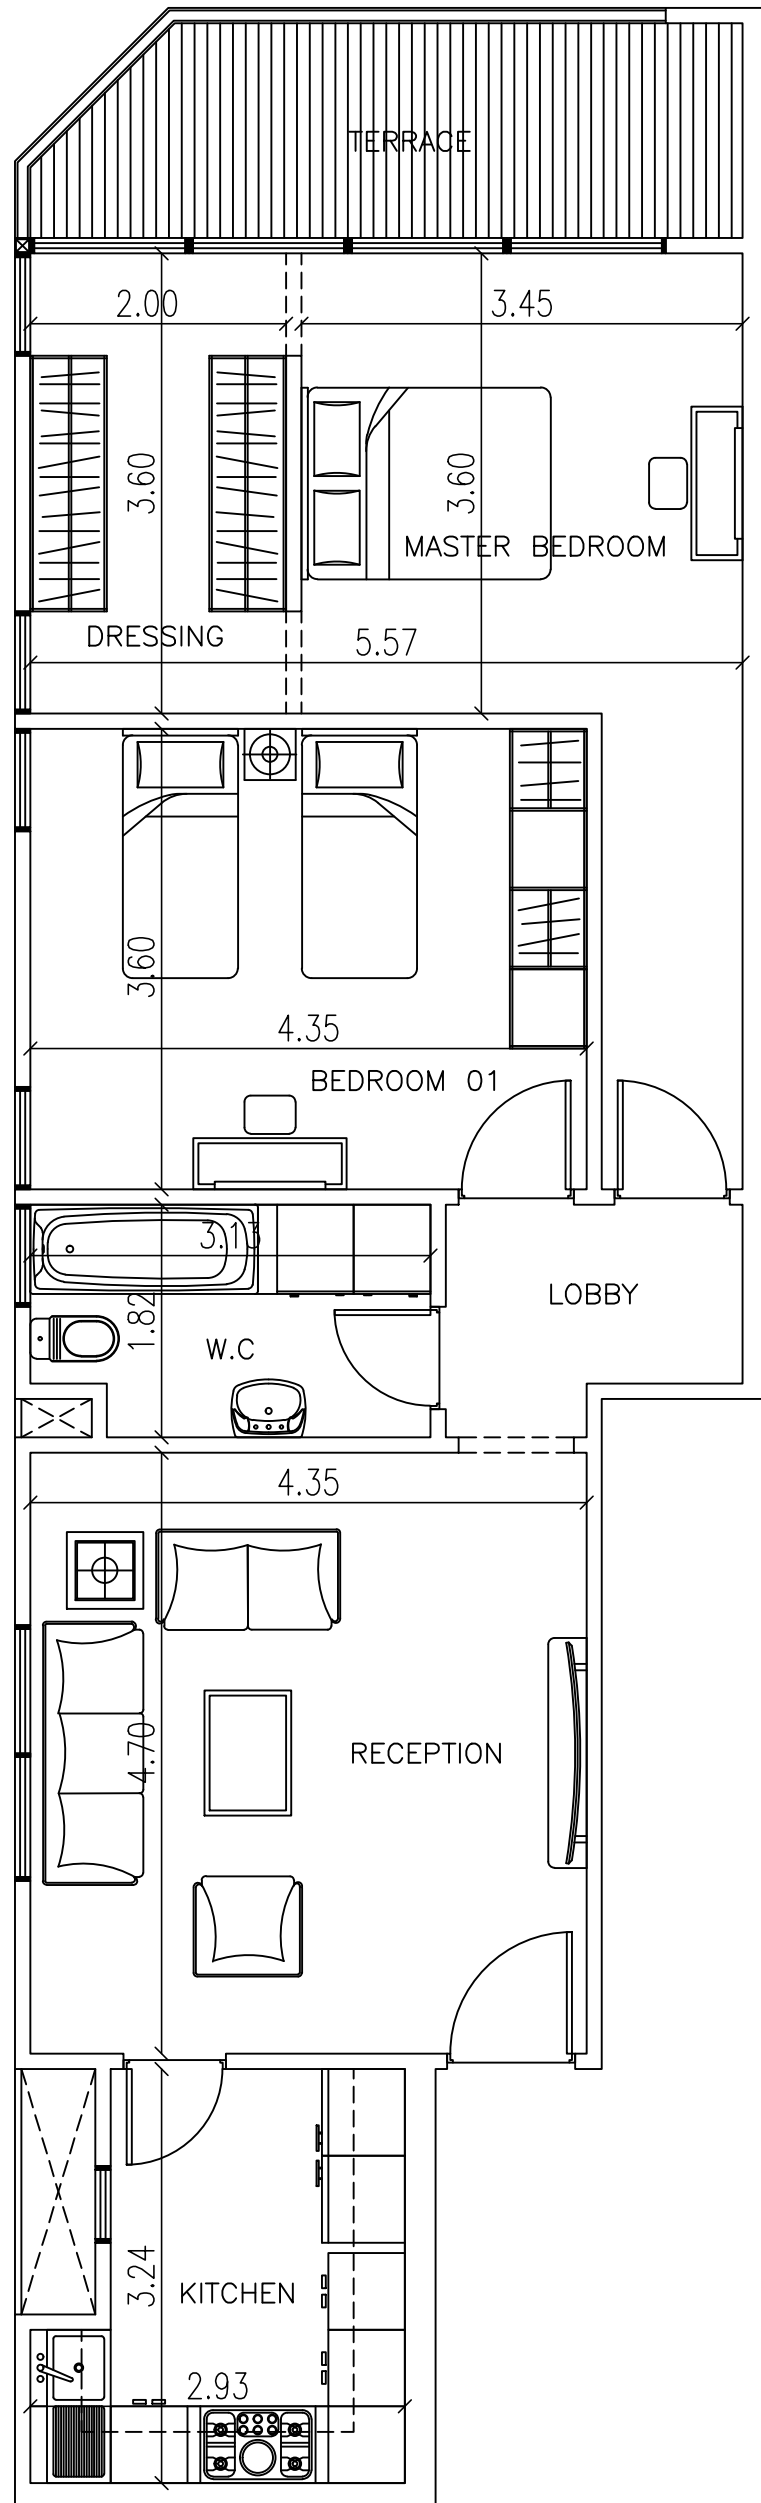

LAYOUT

MIDTOWN
— NEW CAPITAL —
CONDO

GROSS AREA :105.00 SQM
GARDEN AREA :75.00 SQM

GROSS AREA :115.00 SQM

GARDEN AREA :105.00 SQM

MIDTOWN CONDO

GROSS AREA : 120 m²

MIDTOWN CONDO

GROSS AREA : 130 m²

MIDTOWN CONDO

NEW CAPITAL

GROSS AREA 160m²

MIDTOWN CONDO

NEW CAPITAL

GROSS AREA 165m²

MIDTOWN CONDO

NEW CAPITAL

GROSS AREA 170m²

GROSS AREA

:175.00

SQM

GROSS AREA

: 180.00

SQM

MIDTOWN CONDO

NEW CAPITAL

GROSS AREA 210m²

MIDTOWN CONDO

NEW CAPITAL

GROSS AREA : 215 m²

MIDTOWN CONDO

GROSS AREA 250 m²