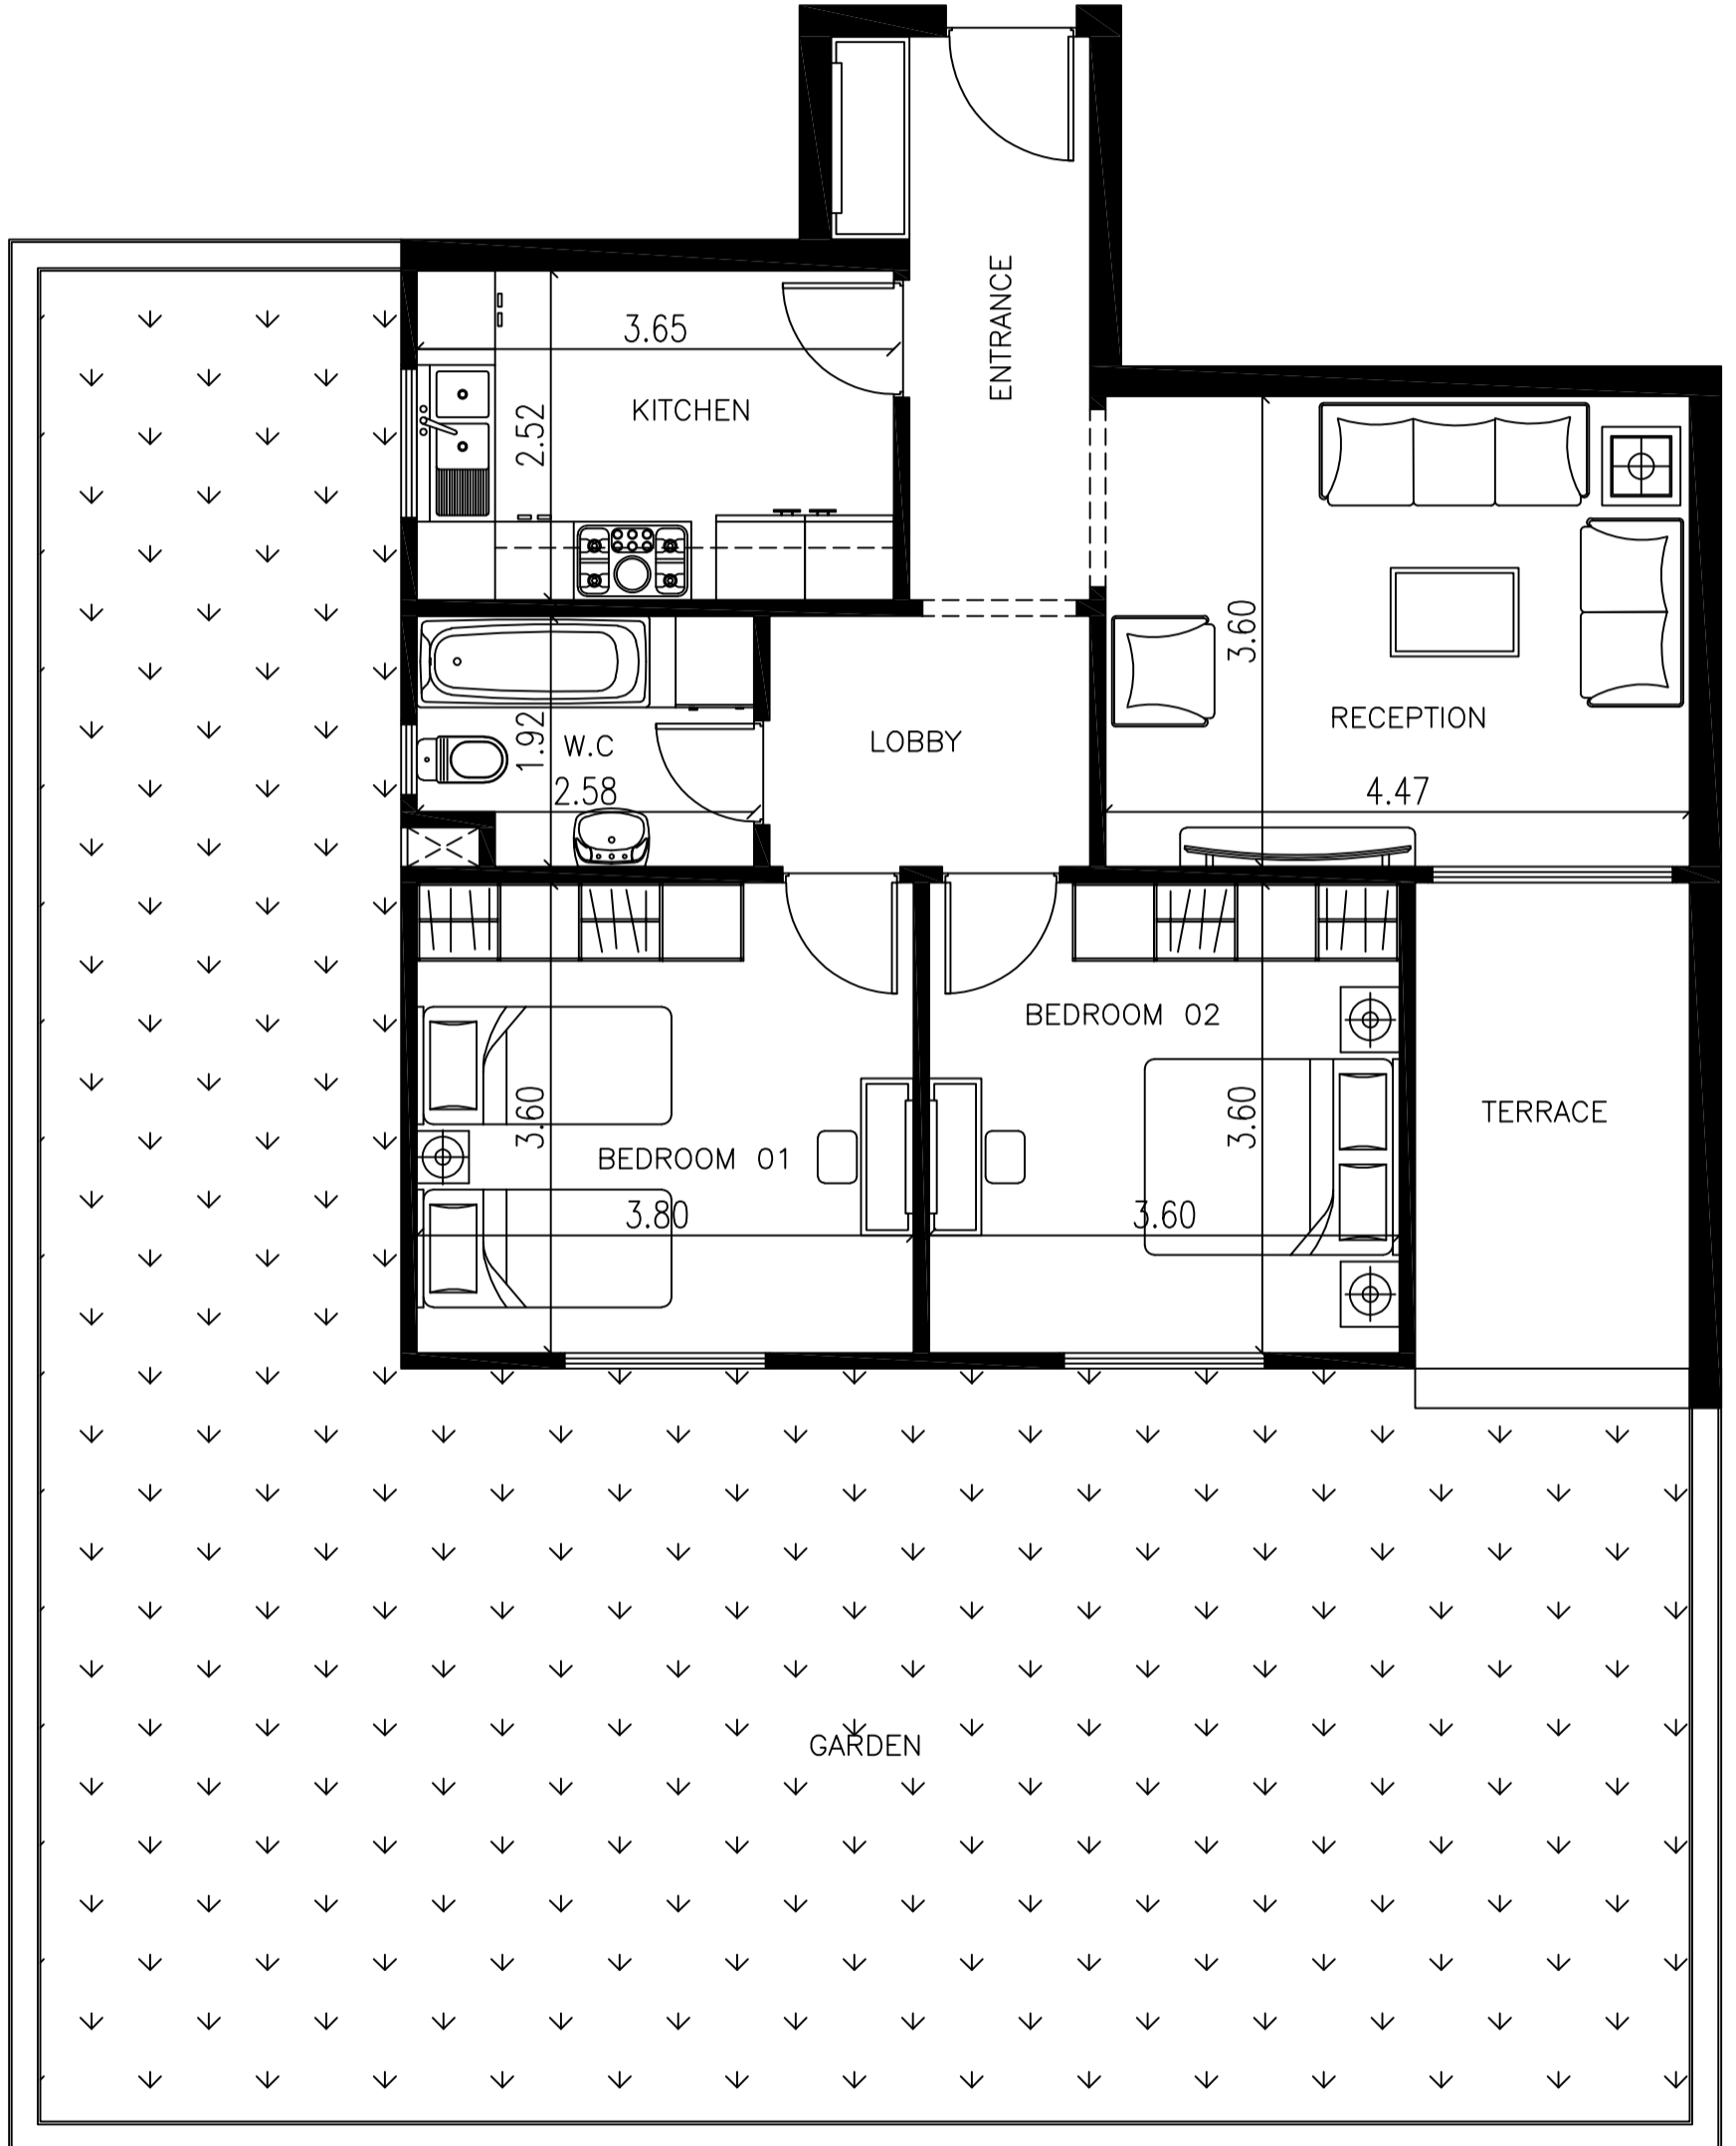

LAYOUT

MIDTOWN
— NEW CAPITAL —
CONDO

GROSS AREA :105.00 SQM
GARDEN AREA :75.00 SQM

GROSS AREA :115.00 SQM

GARDEN AREA :105.00 SQM

MIDTOWN CONDO

GROSS AREA : 120 m²

MIDTOWN CONDO

GROSS AREA : 130 m²

MIDTOWN CONDO

NEW CAPITAL

GROSS AREA 160m²

MIDTOWN CONDO

NEW CAPITAL

GROSS AREA 165m²

MIDTOWN CONDO

MIDTOWN CONDO

NEW CAPITAL

GROSS AREA 210m²

MIDTOWN CONDO

NEW CAPITAL

GROSS AREA : 215 m²

MIDTOWN CONDO

GROSS AREA 250 m²

GROSS AREA

: 225.00

SQM

MIDTOWN CONDO

NEW CAPITAL

GROSS AREA 260m²

MALL MIDTOWN

CONODO