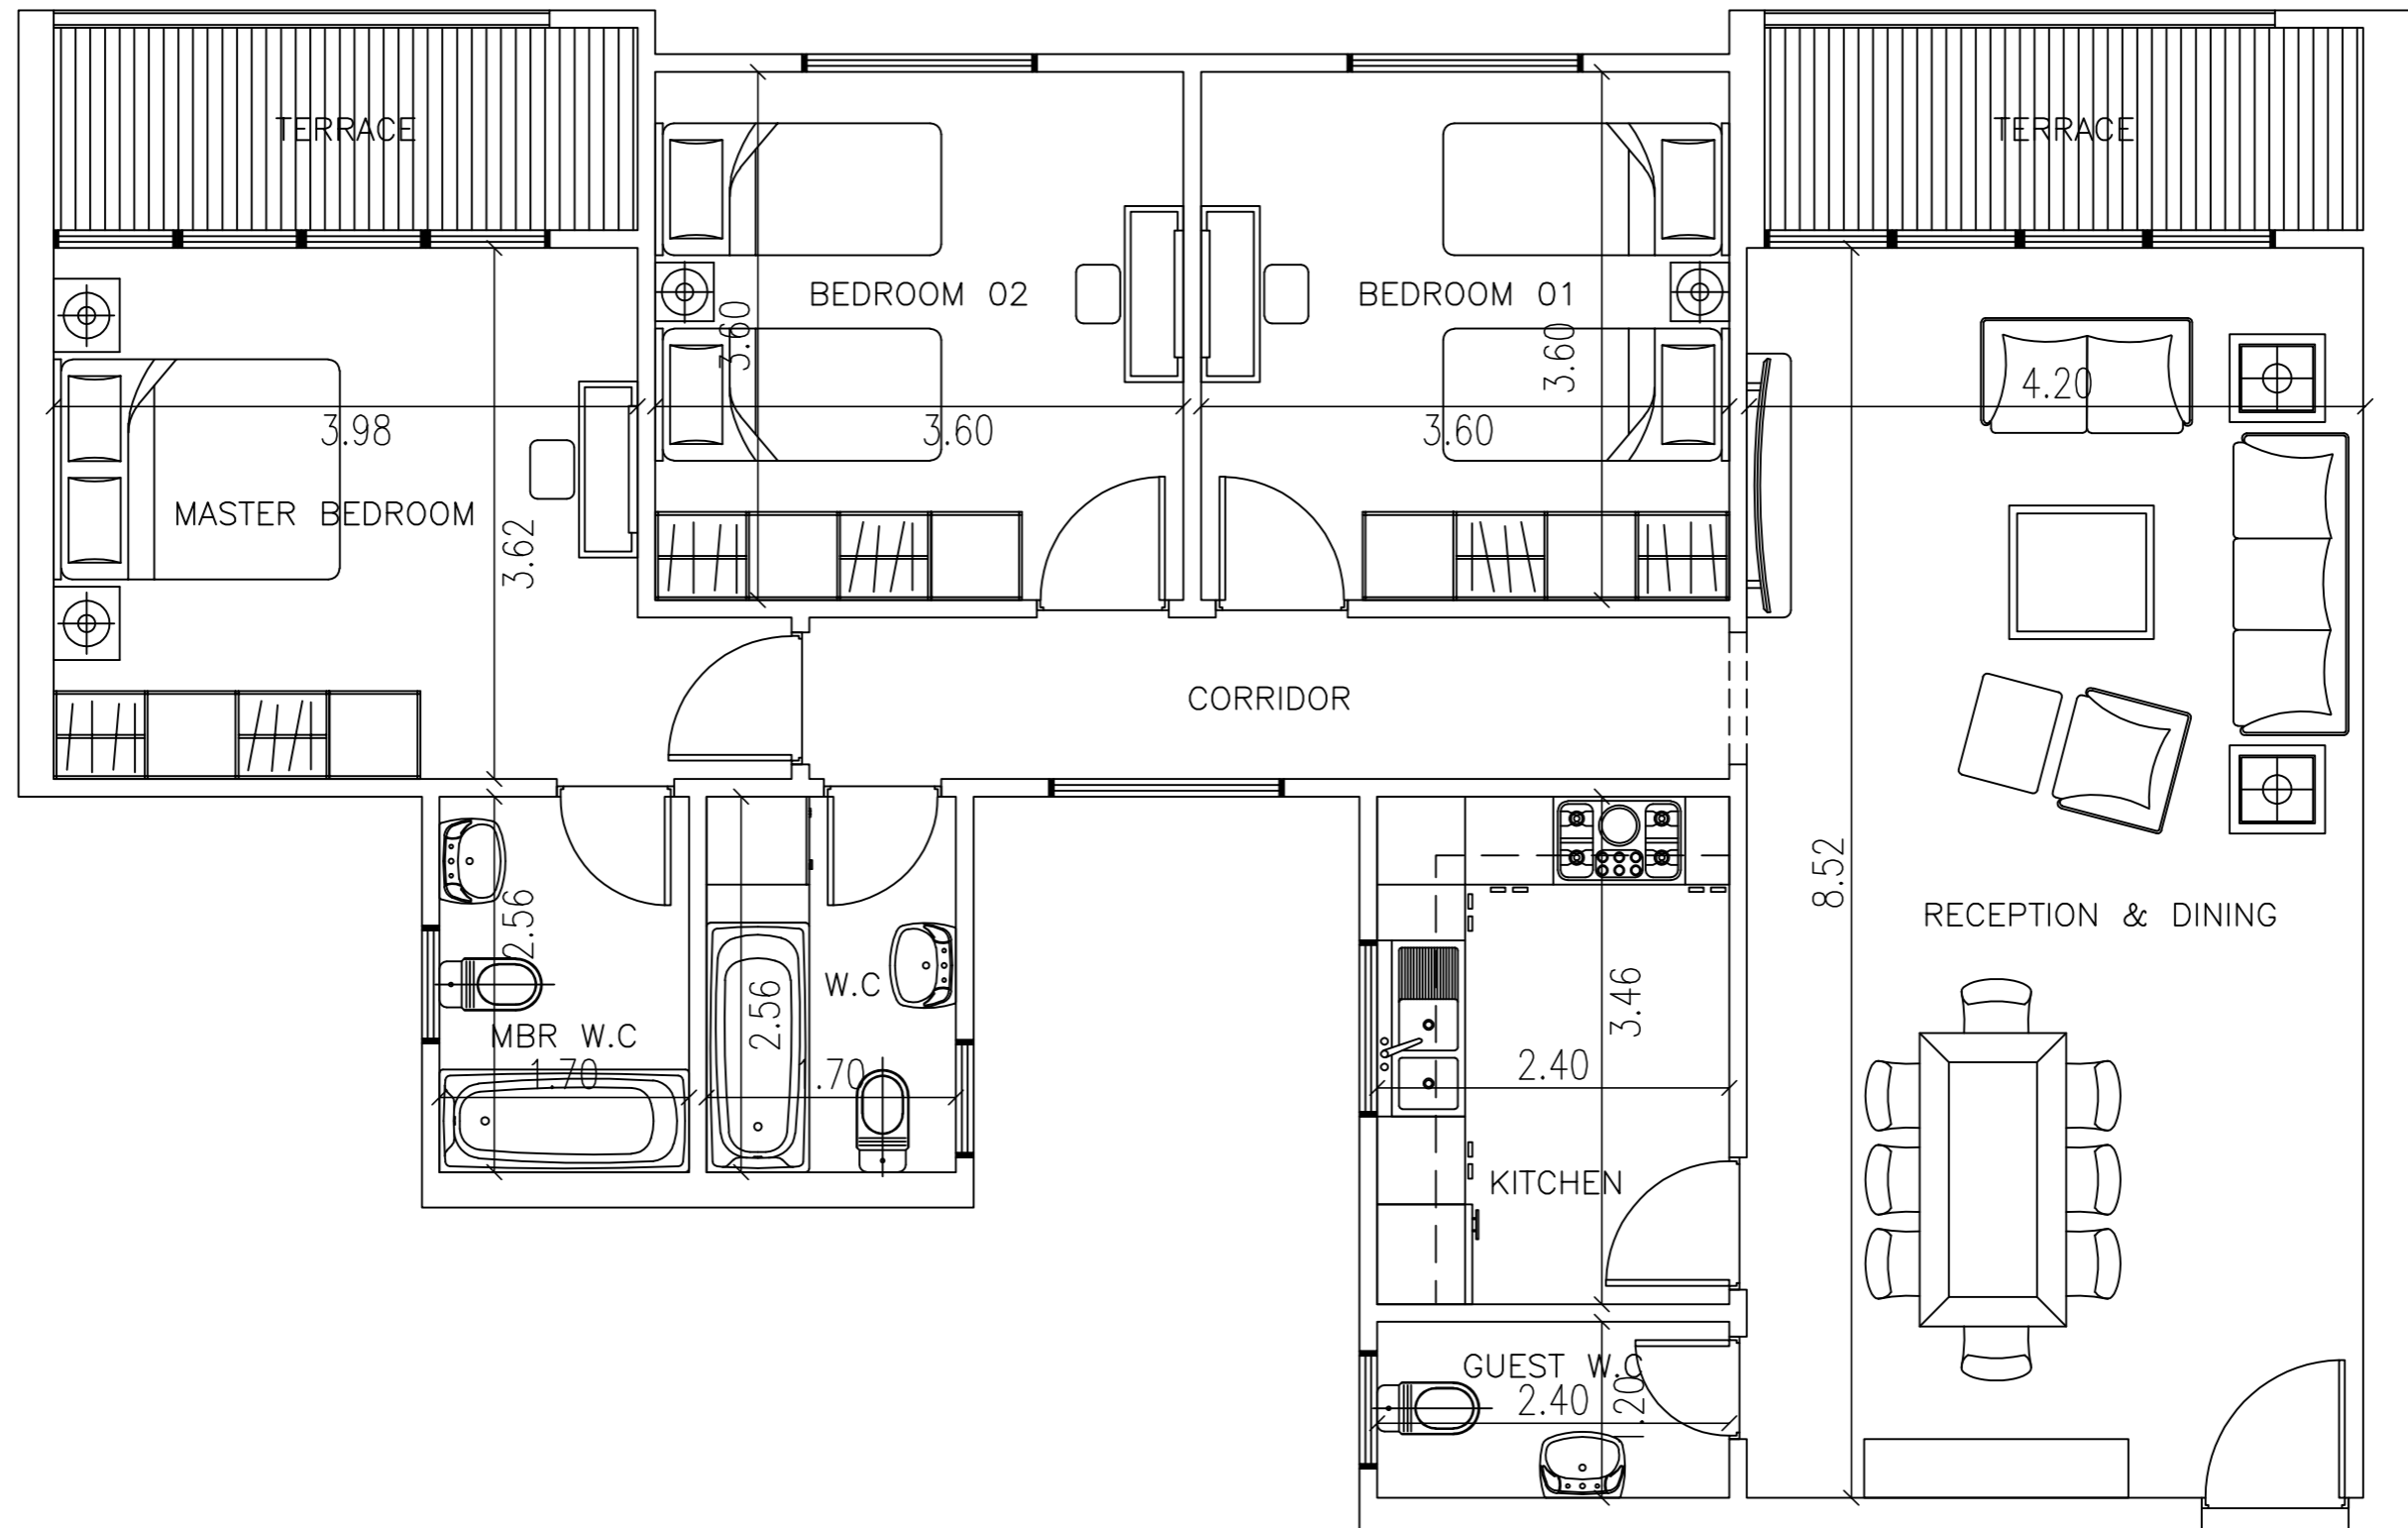

LAYOUT

MIDTOWN
— NEW CAPITAL —
CONDO

GROSS AREA :105.00 SQM
GARDEN AREA :75.00 SQM

GROSS AREA :115.00 SQM

GARDEN AREA :105.00 SQM

MIDTOWN CONDO

GROSS AREA : 120 m²

MIDTOWN CONDO

GROSS AREA : 130 m²

MIDTOWN CONDO

NEW CAPITAL

GROSS AREA 160m²

MIDTOWN CONDO

NEW CAPITAL

GROSS AREA 165m²

MIDTOWN CONDO

NEW CAPITAL

GROSS AREA 170m²

GROSS AREA

:175.00

SQM

GROSS AREA

: 180.00

SQM

MIDTOWN CONDO

NEW CAPITAL

GROSS AREA 210m²

MIDTOWN CONDO

NEW CAPITAL

GROSS AREA : 215 m²

MIDTOWN CONDO

GROSS AREA 250 m²