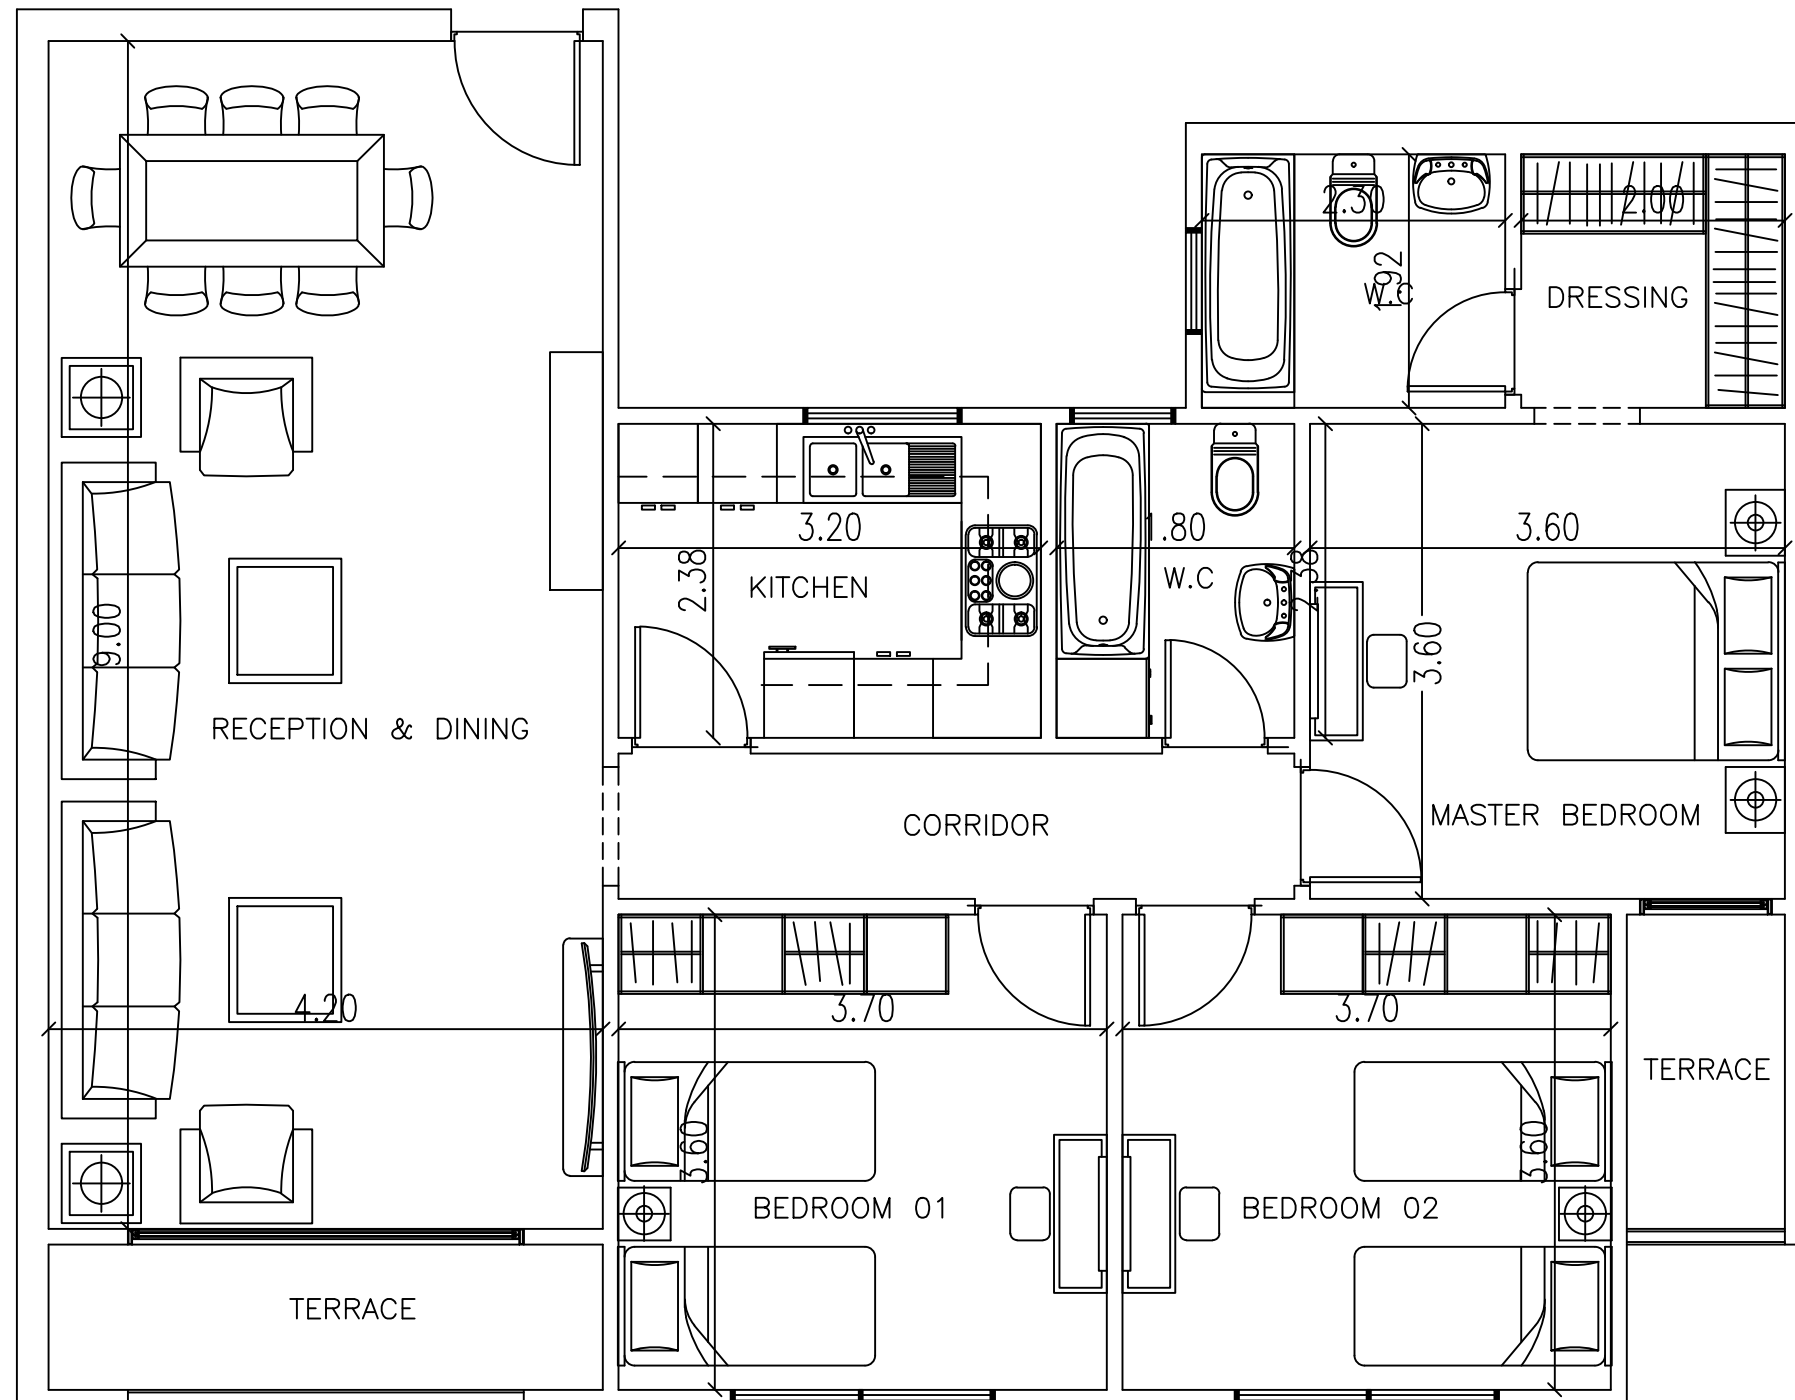

LAYOUT

MIDTOWN
— NEW CAPITAL —
CONDO

GROSS AREA :105.00 SQM
GARDEN AREA :75.00 SQM

GROSS AREA :115.00 SQM

GARDEN AREA :105.00 SQM

MIDTOWN CONDO

GROSS AREA : 120 m²

MIDTOWN CONDO

GROSS AREA : 130 m²

MIDTOWN CONDO

NEW CAPITAL

GROSS AREA 160m²

MIDTOWN CONDO

NEW CAPITAL

GROSS AREA 165m²

MIDTOWN CONDO

NEW CAPITAL

GROSS AREA 170m²

GROSS AREA

:175.00

SQM

GROSS AREA

: 180.00

SQM

MIDTOWN CONDO

NEW CAPITAL

GROSS AREA 210m²

MIDTOWN CONDO

NEW CAPITAL

GROSS AREA : 215 m²

MIDTOWN CONDO

GROSS AREA 250 m²