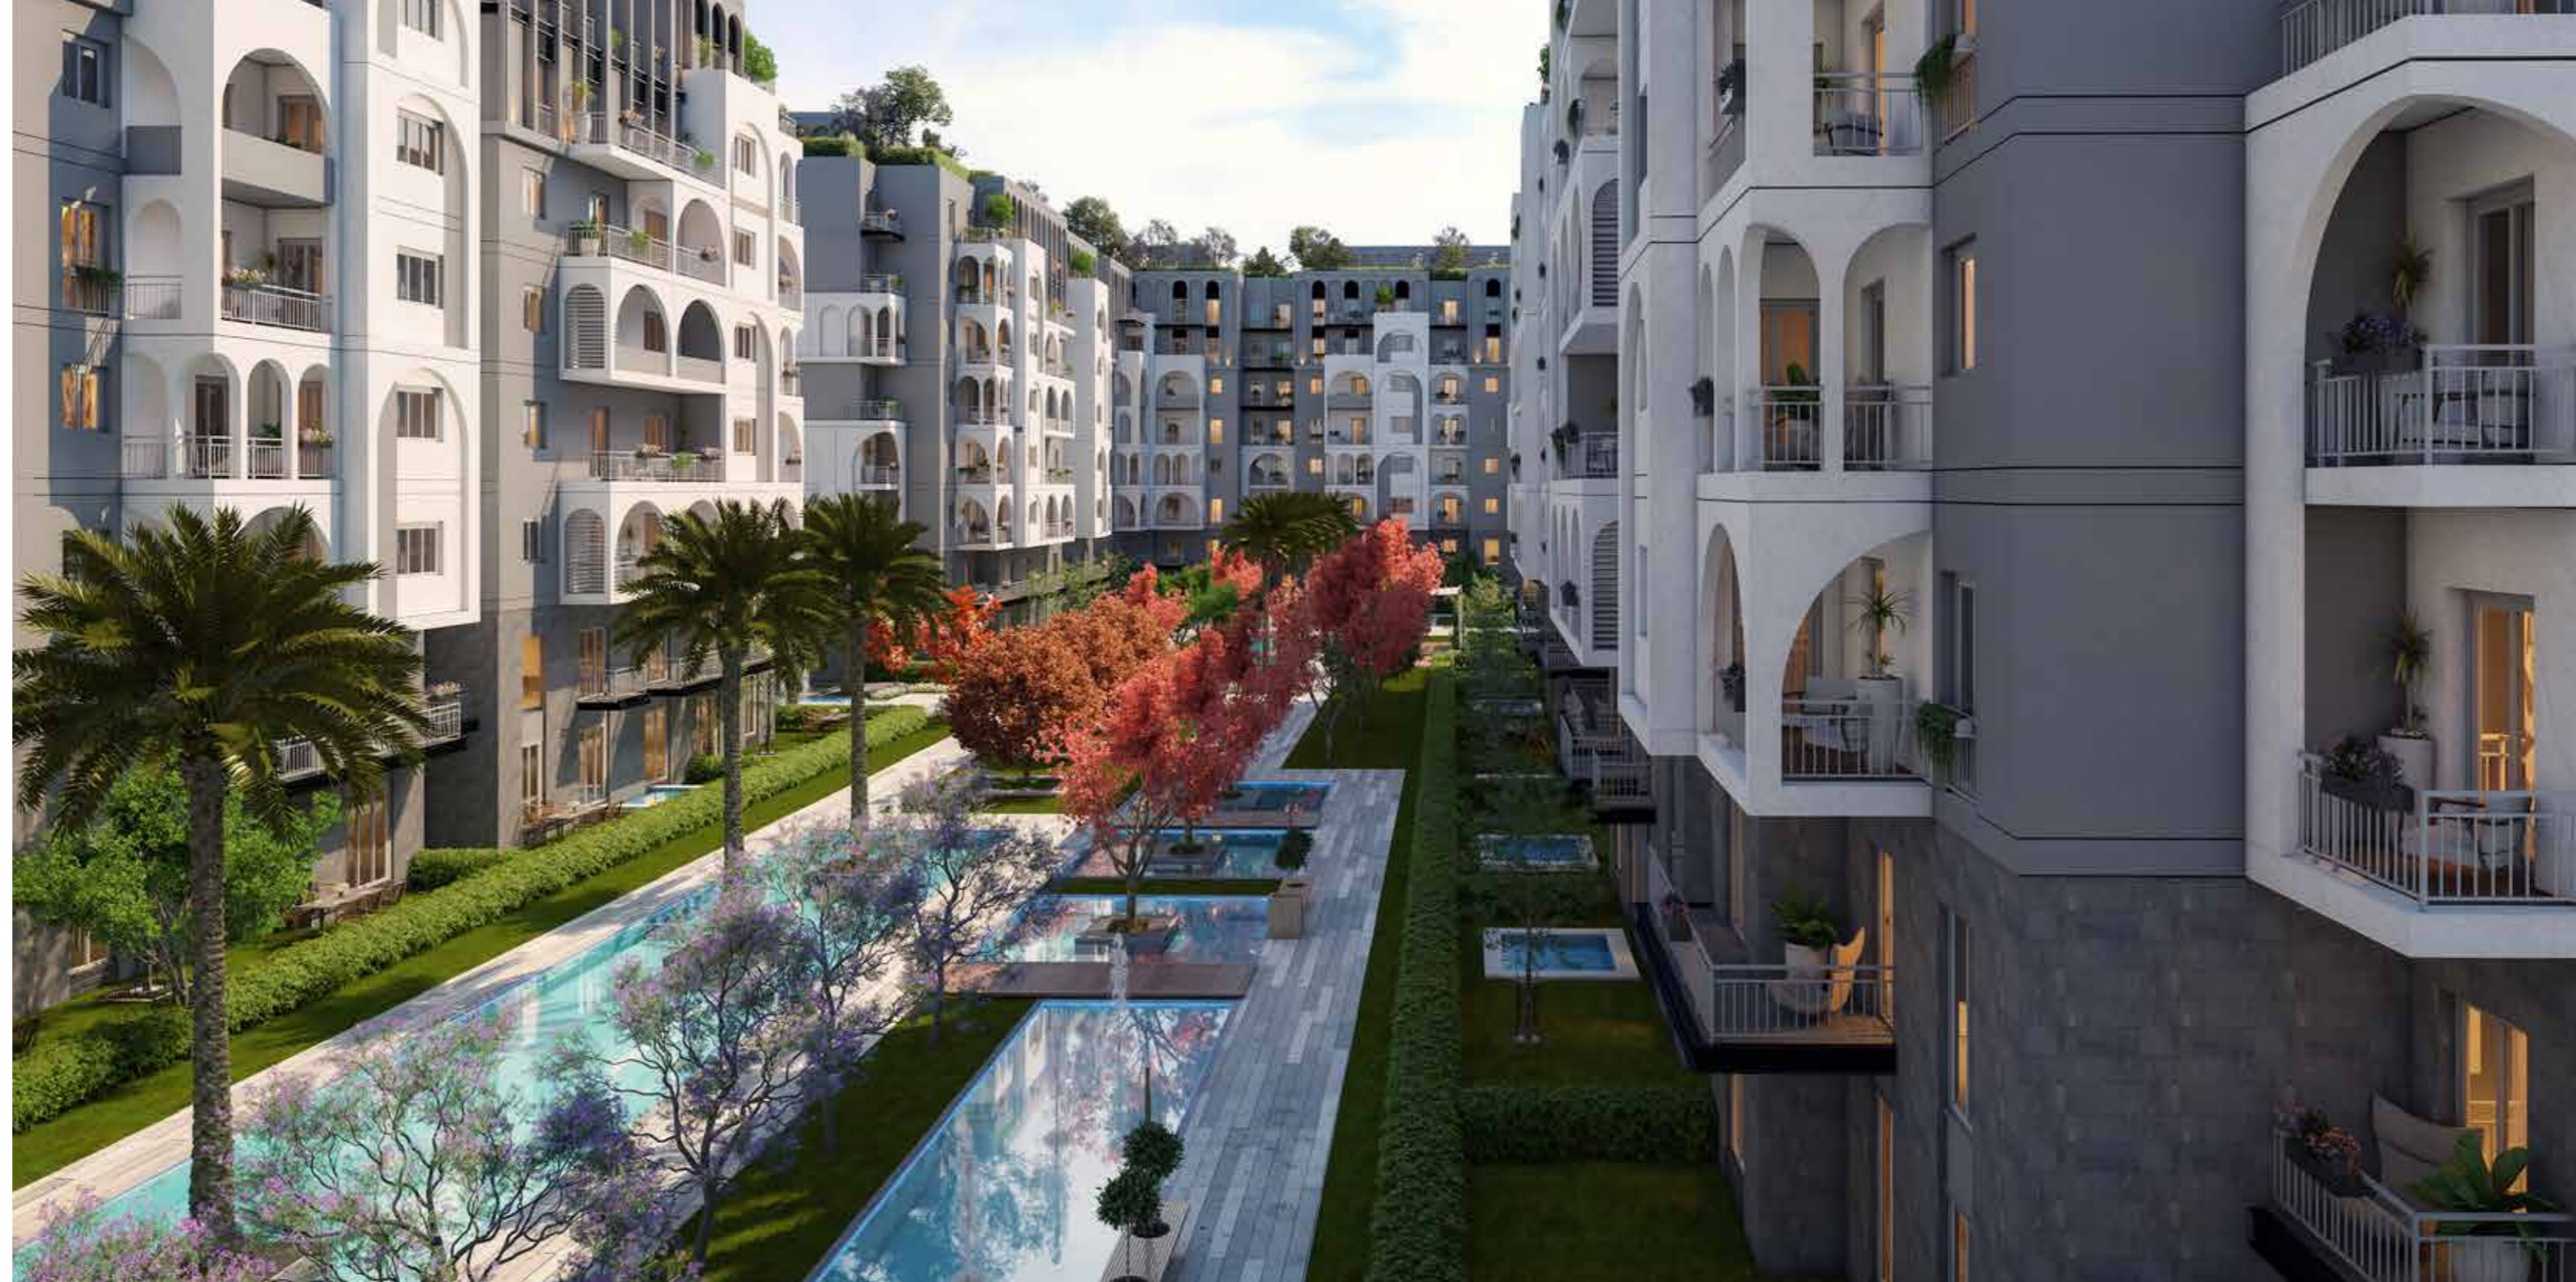

LIVE BY THE GREENERIES

Botanica Master Plan design is part of our unique project, where its designed with Green spaces & landscape to allow the units great view and easy flow all around the project.