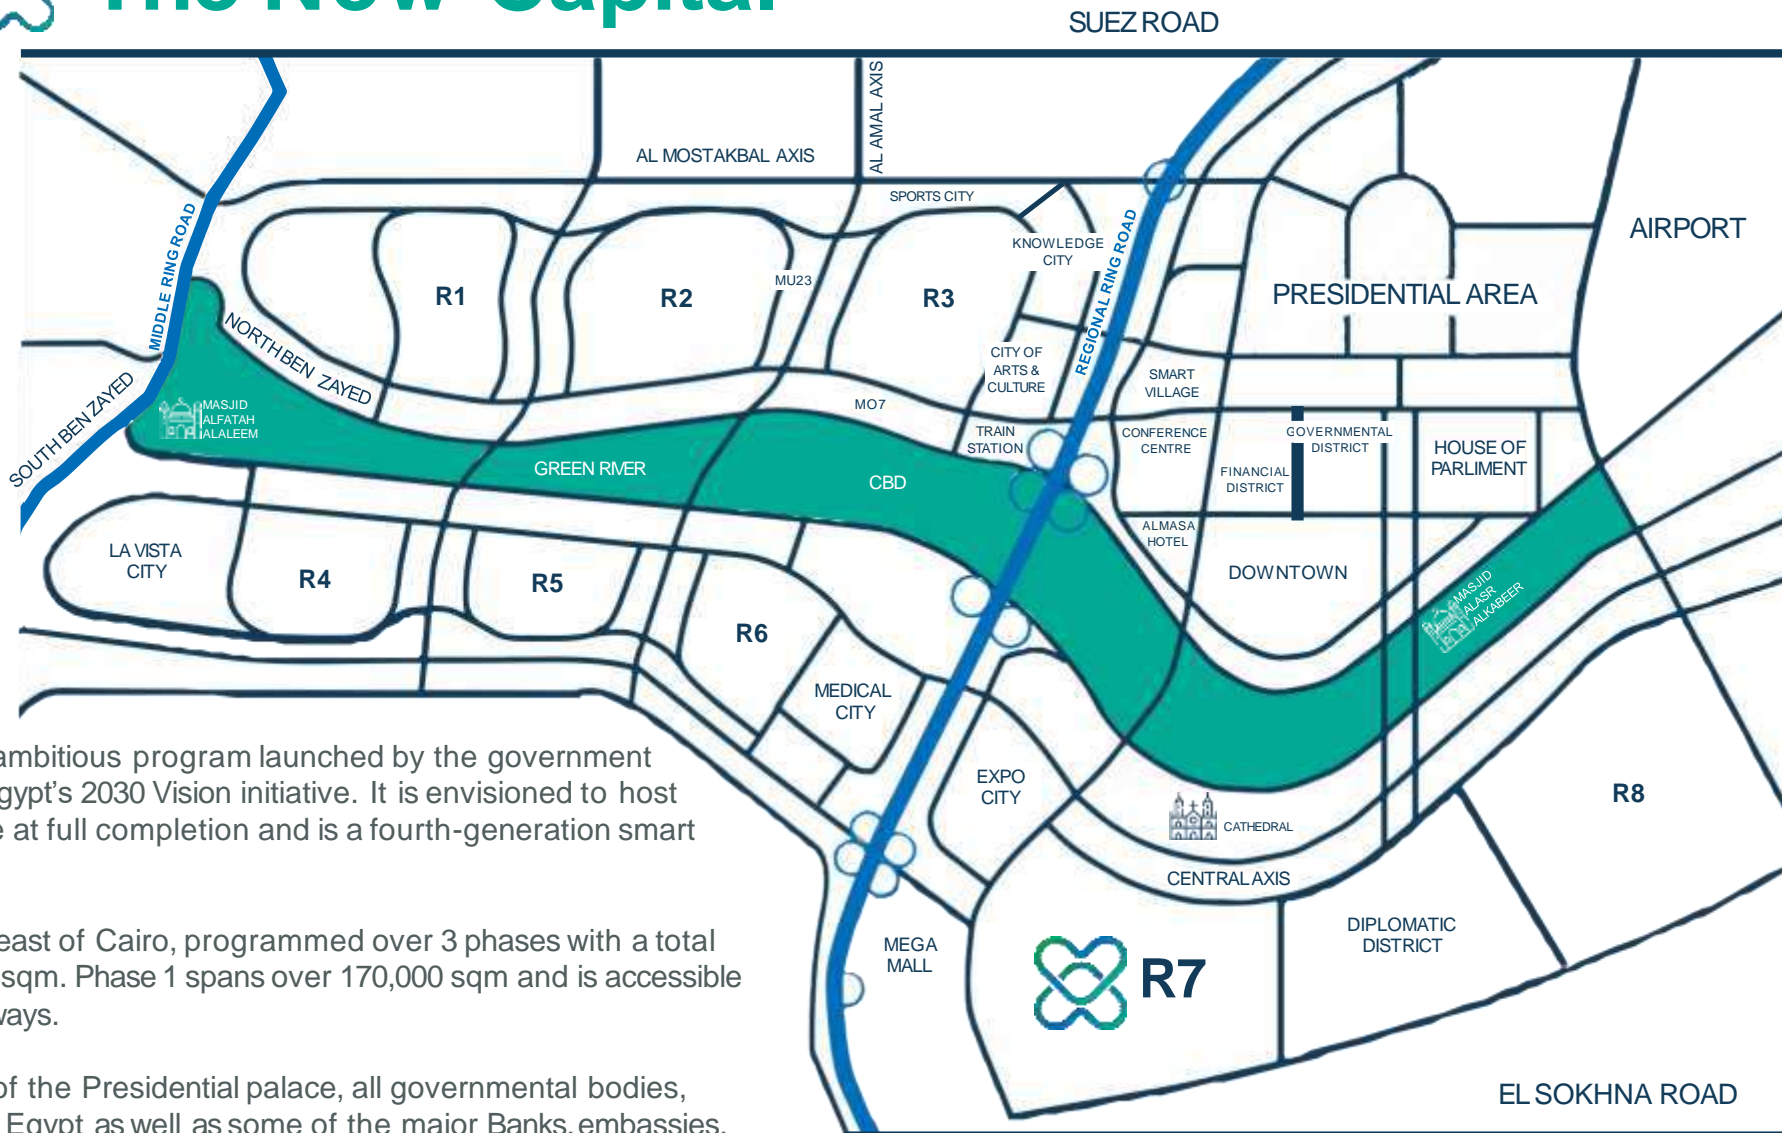

The New Capital

The NAC is an ambitious program launched by the government and is part of Egypt's 2030 Vision initiative. It is envisioned to host 6 million people at full completion and is a fourth-generation smart city format.

Located 35 km east of Cairo, programmed over 3 phases with a total area of 720,000 sqm. Phase 1 spans over 170,000 sqm and is accessible via 5 main highways.

The relocation of the Presidential palace, all governmental bodies, Central Bank of Egypt as well as some of the major Banks, embassies, local and multinational corporations is expected to take place during 2022.