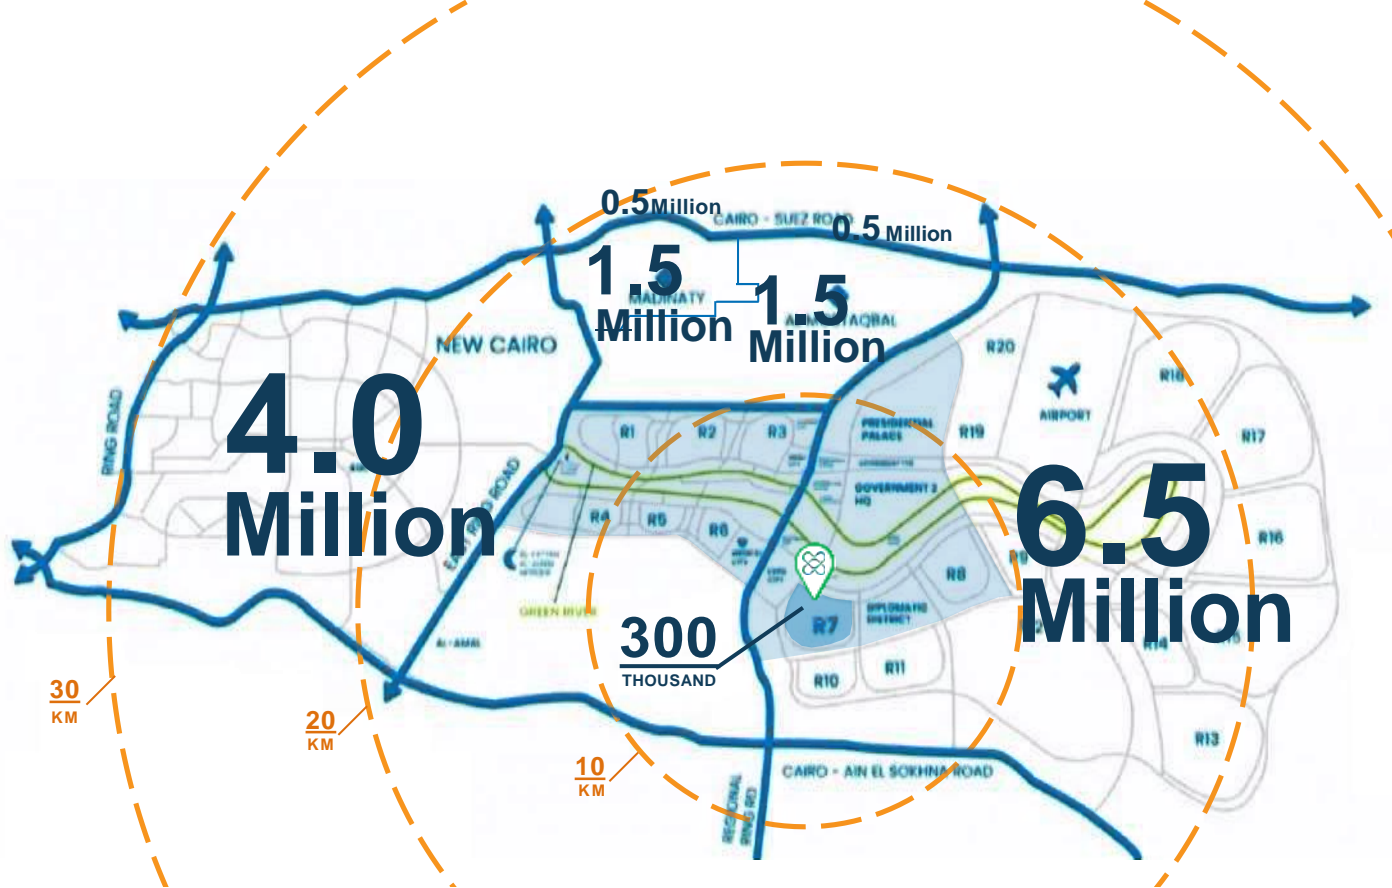

Connectivity

The NAC will be dynamically connected to Greater Cairo via monorail, metro, NAC Airport as well as a complete network of international standard roads.

14.8m

FUTURE POPULATION

30min

COMMUTE TIME

300k

DIRECT POPULATION