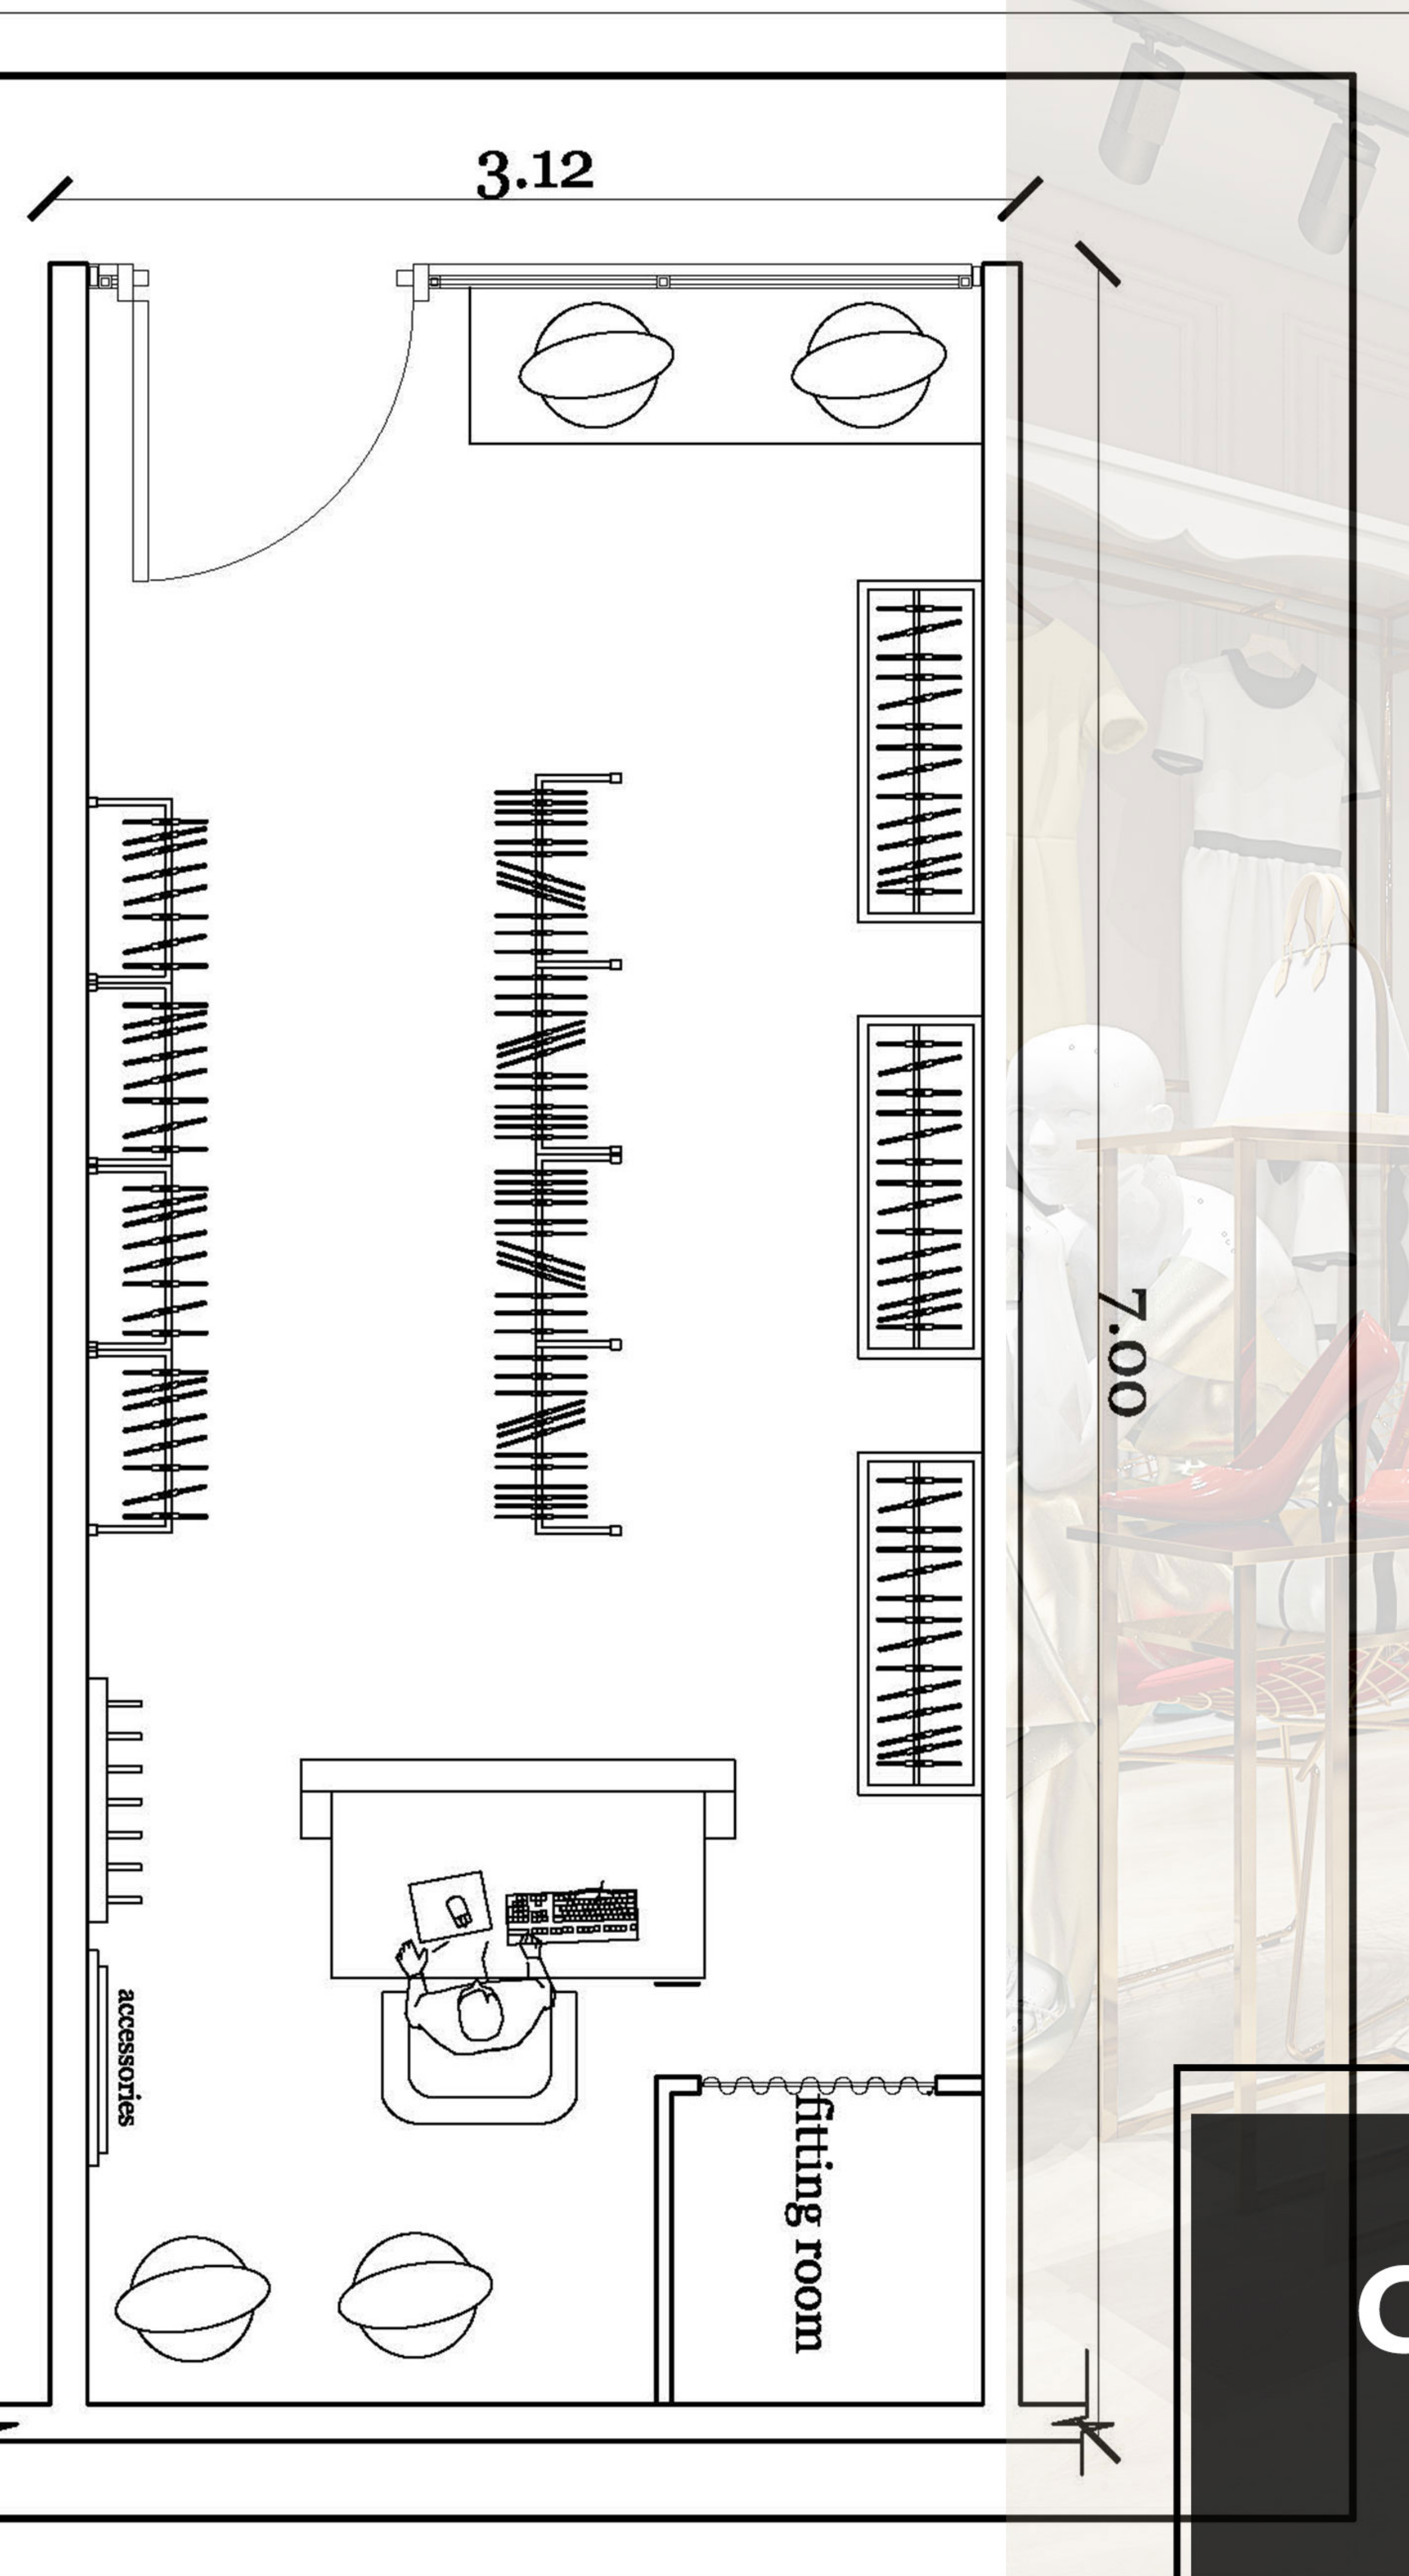

**Clothes
Shop**