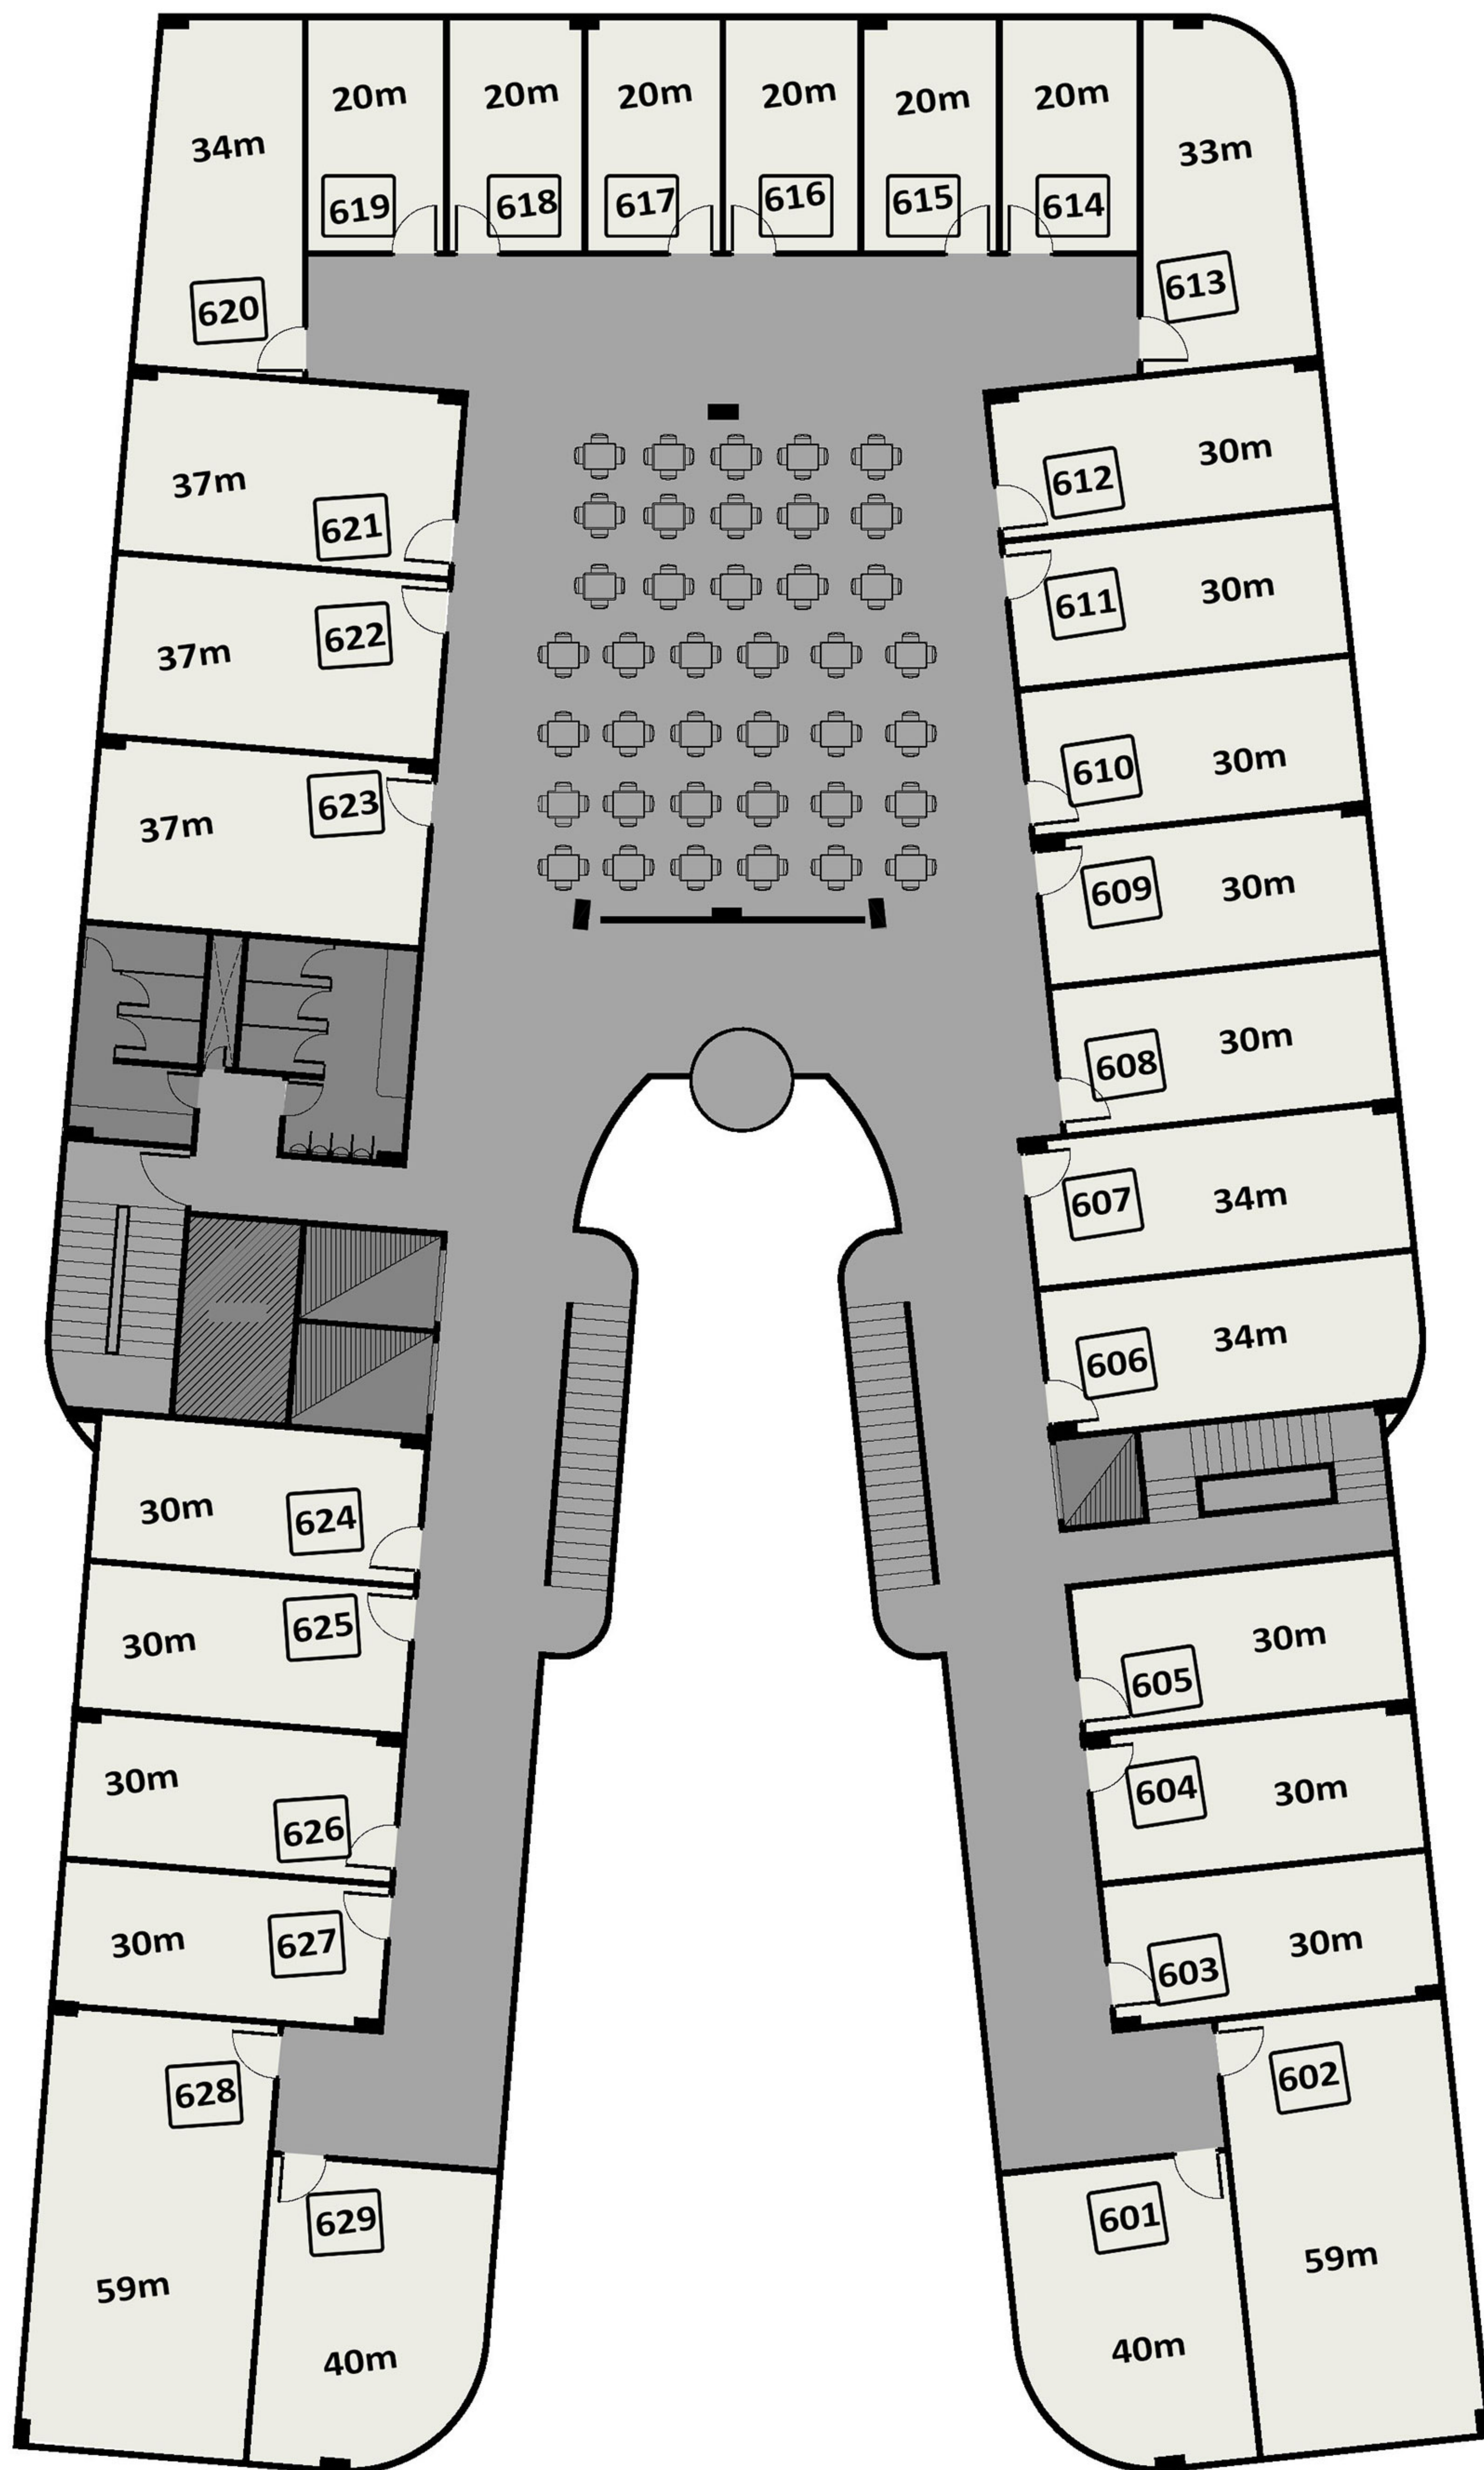

Cafees

**Food
Court**

Majic Planet

Skating

Dancing Fountain

Parking

GROUND FLOOR PLAN

FIRST FLOOR PLAN (GOLD)

SECOND FLOOR PLAN

Third FLOOR PLAN

Fourth FLOOR PLAN

Fifth FLOOR PLAN

EVIRA MALL
NEW CAPITAL . DOWN TOWN

Designd By

Archrete Design Studio

Create Your Dream