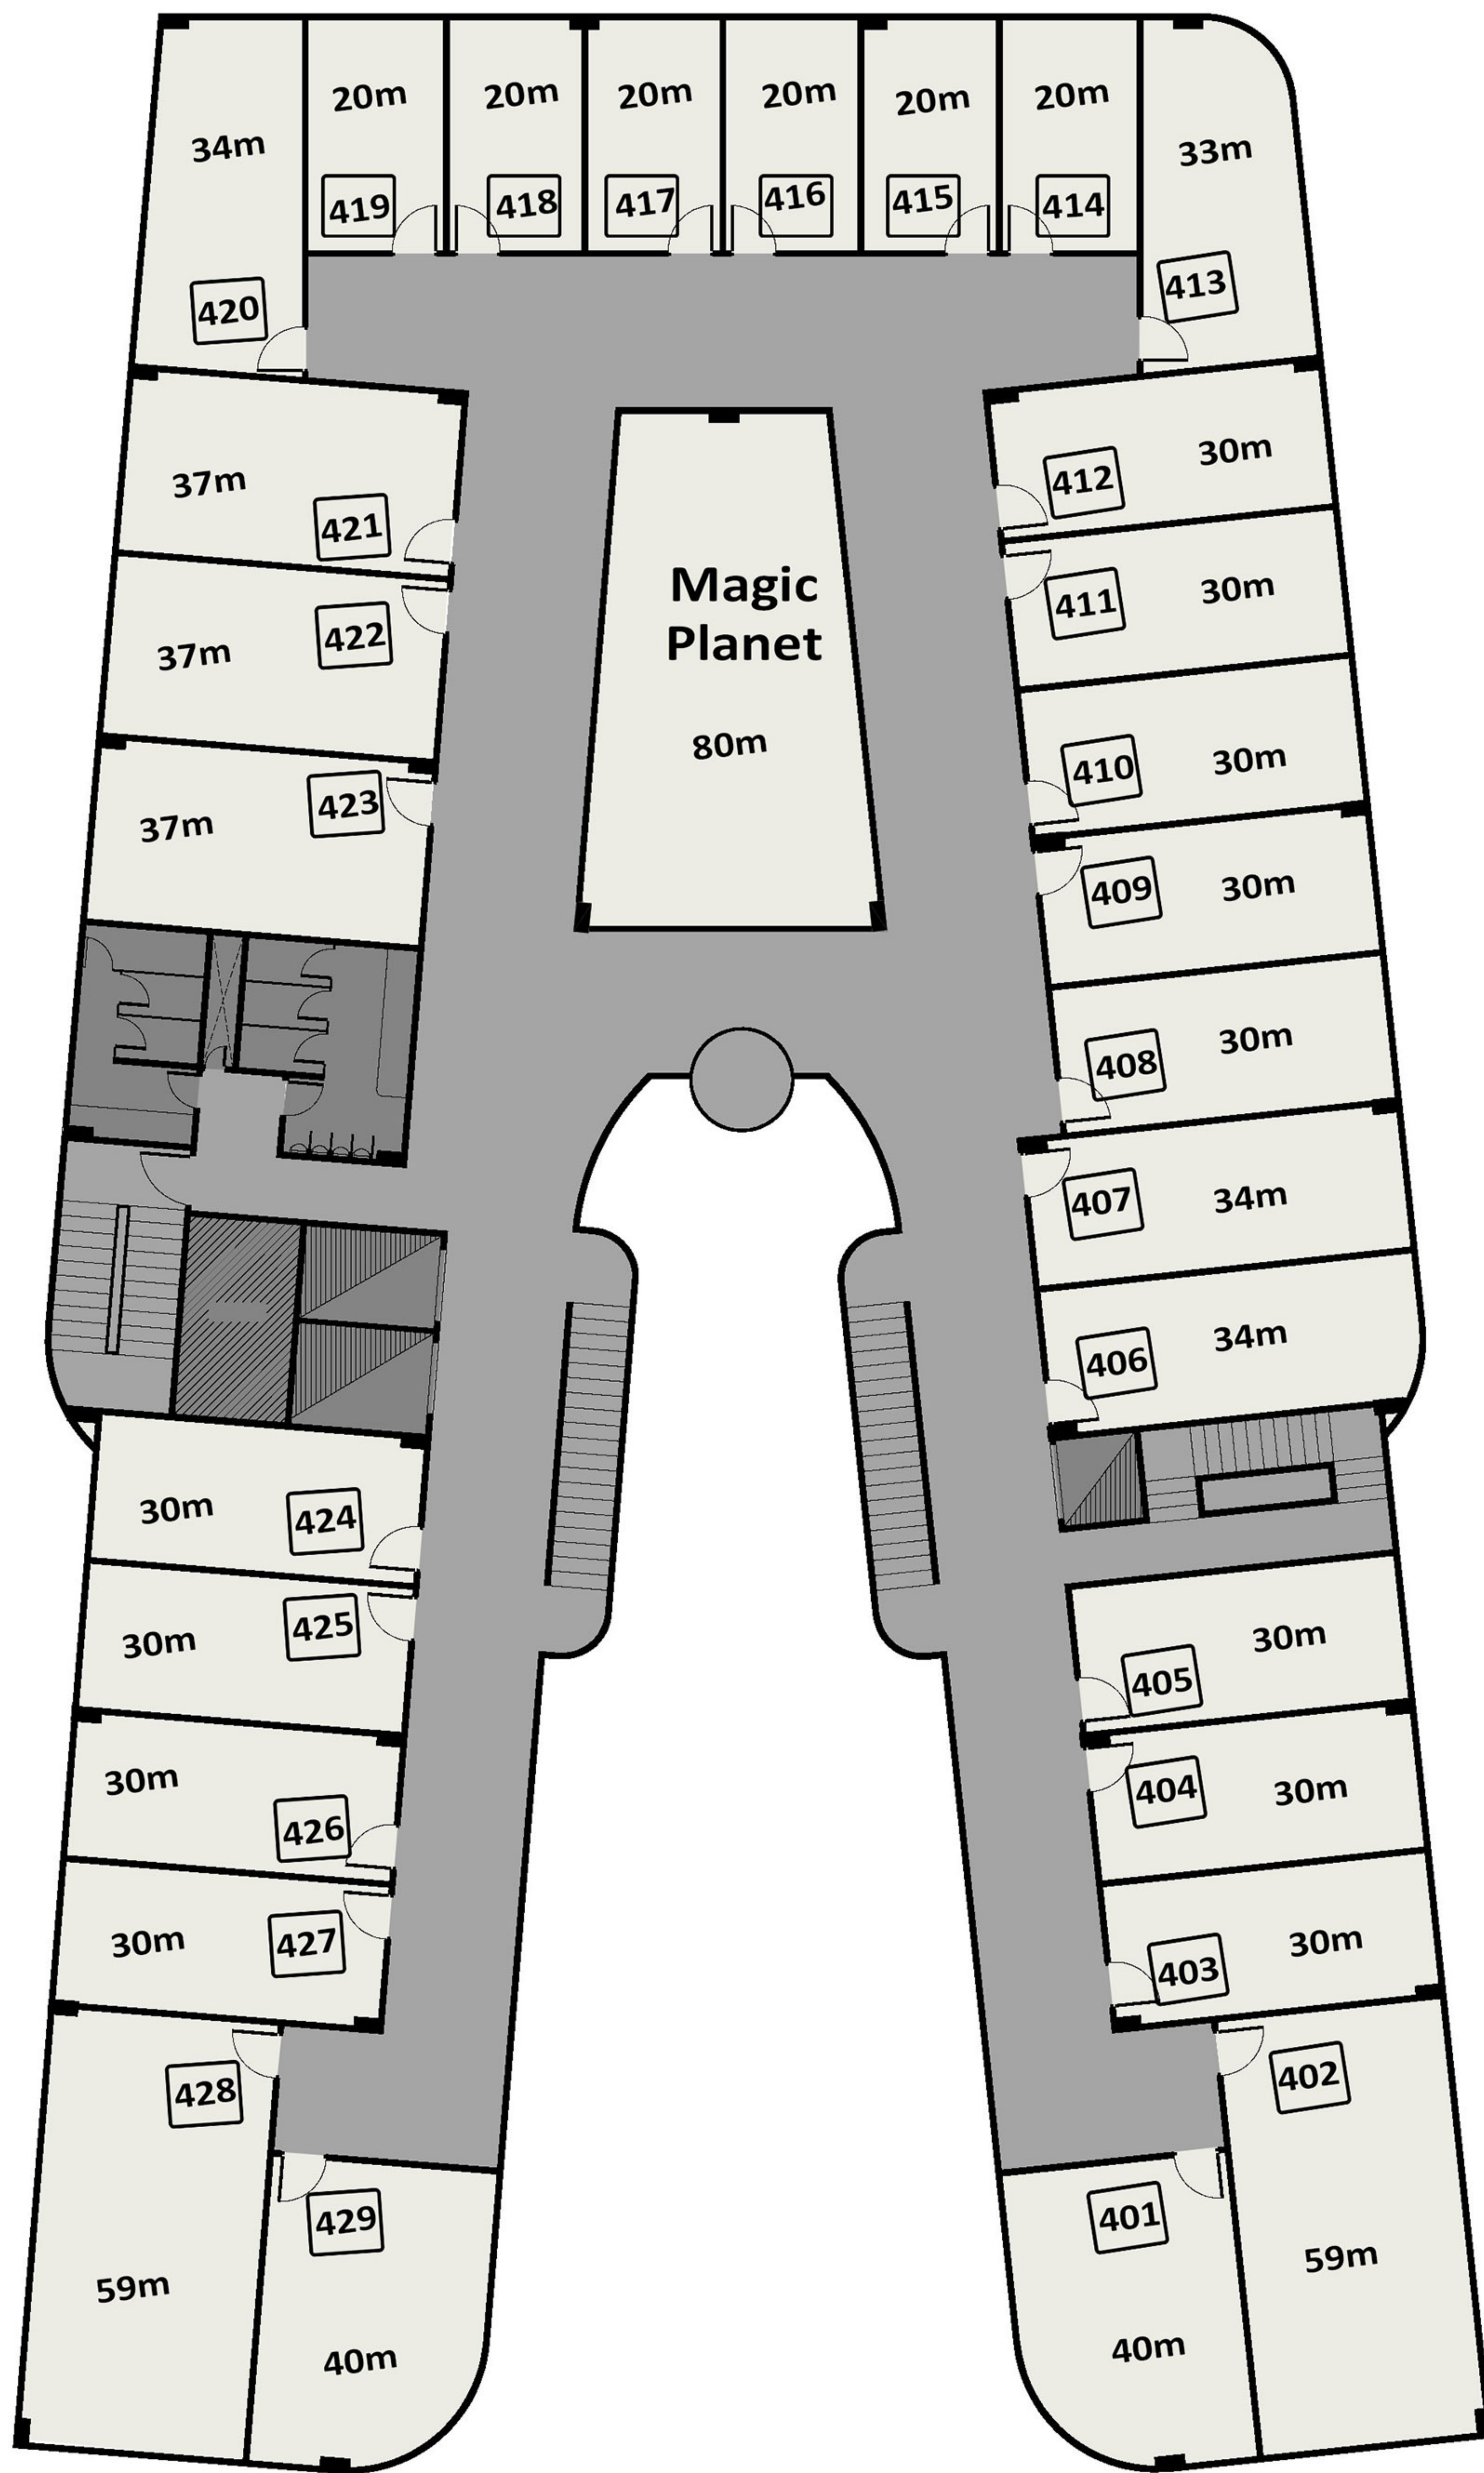

Cafees

**Food
Court**

Majic Planet

Skating

Dancing Fountain

Parking

GROUND FLOOR PLAN

FIRST FLOOR PLAN (GOLD)

SECOND FLOOR PLAN

Third FLOOR PLAN

Fourth FLOOR PLAN

Fifth FLOOR PLAN

EVIRA MALL
NEW CAPITAL . DOWN TOWN

Designd By

Archrete Design Studio

Create Your Dream