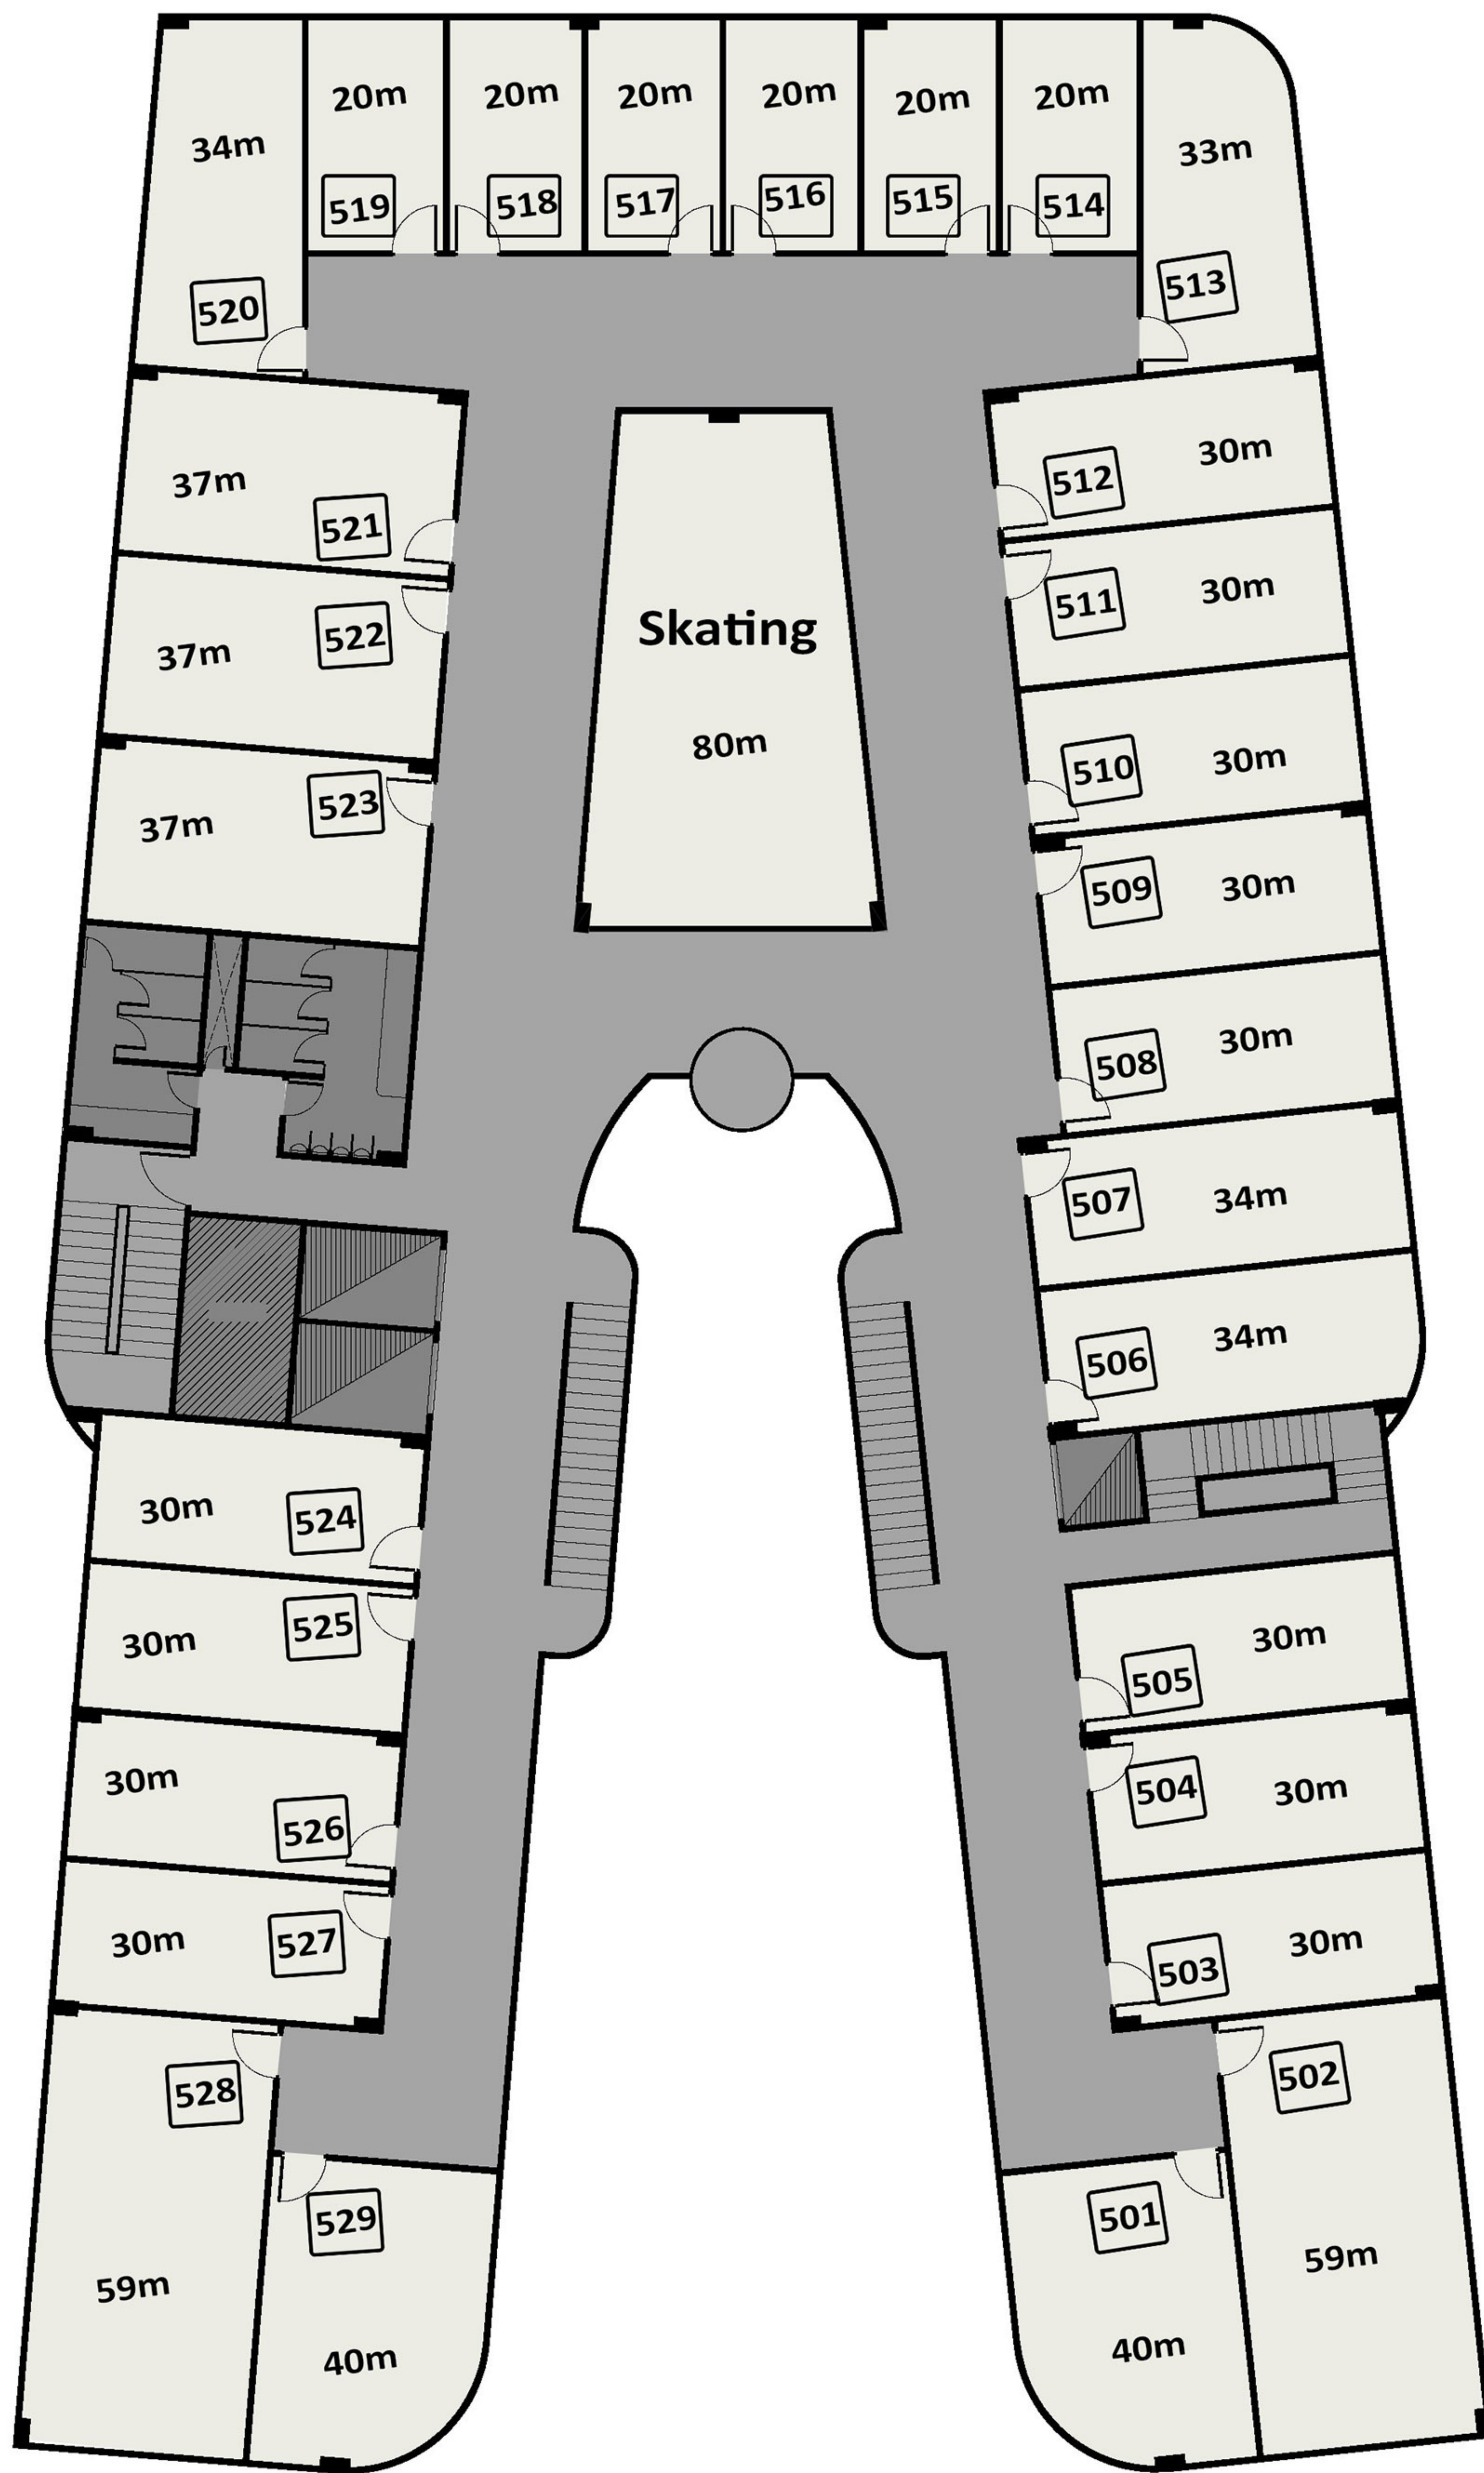

Cafees

**Food
Court**

Majic Planet

Skating

Dancing Fountain

Parking

GROUND FLOOR PLAN

FIRST FLOOR PLAN (GOLD)

SECOND FLOOR PLAN

Third FLOOR PLAN

Fourth FLOOR PLAN

Fifth FLOOR PLAN

EVIRA MALL
NEW CAPITAL . DOWN TOWN

Designd By

Archrete Design Studio

Create Your Dream