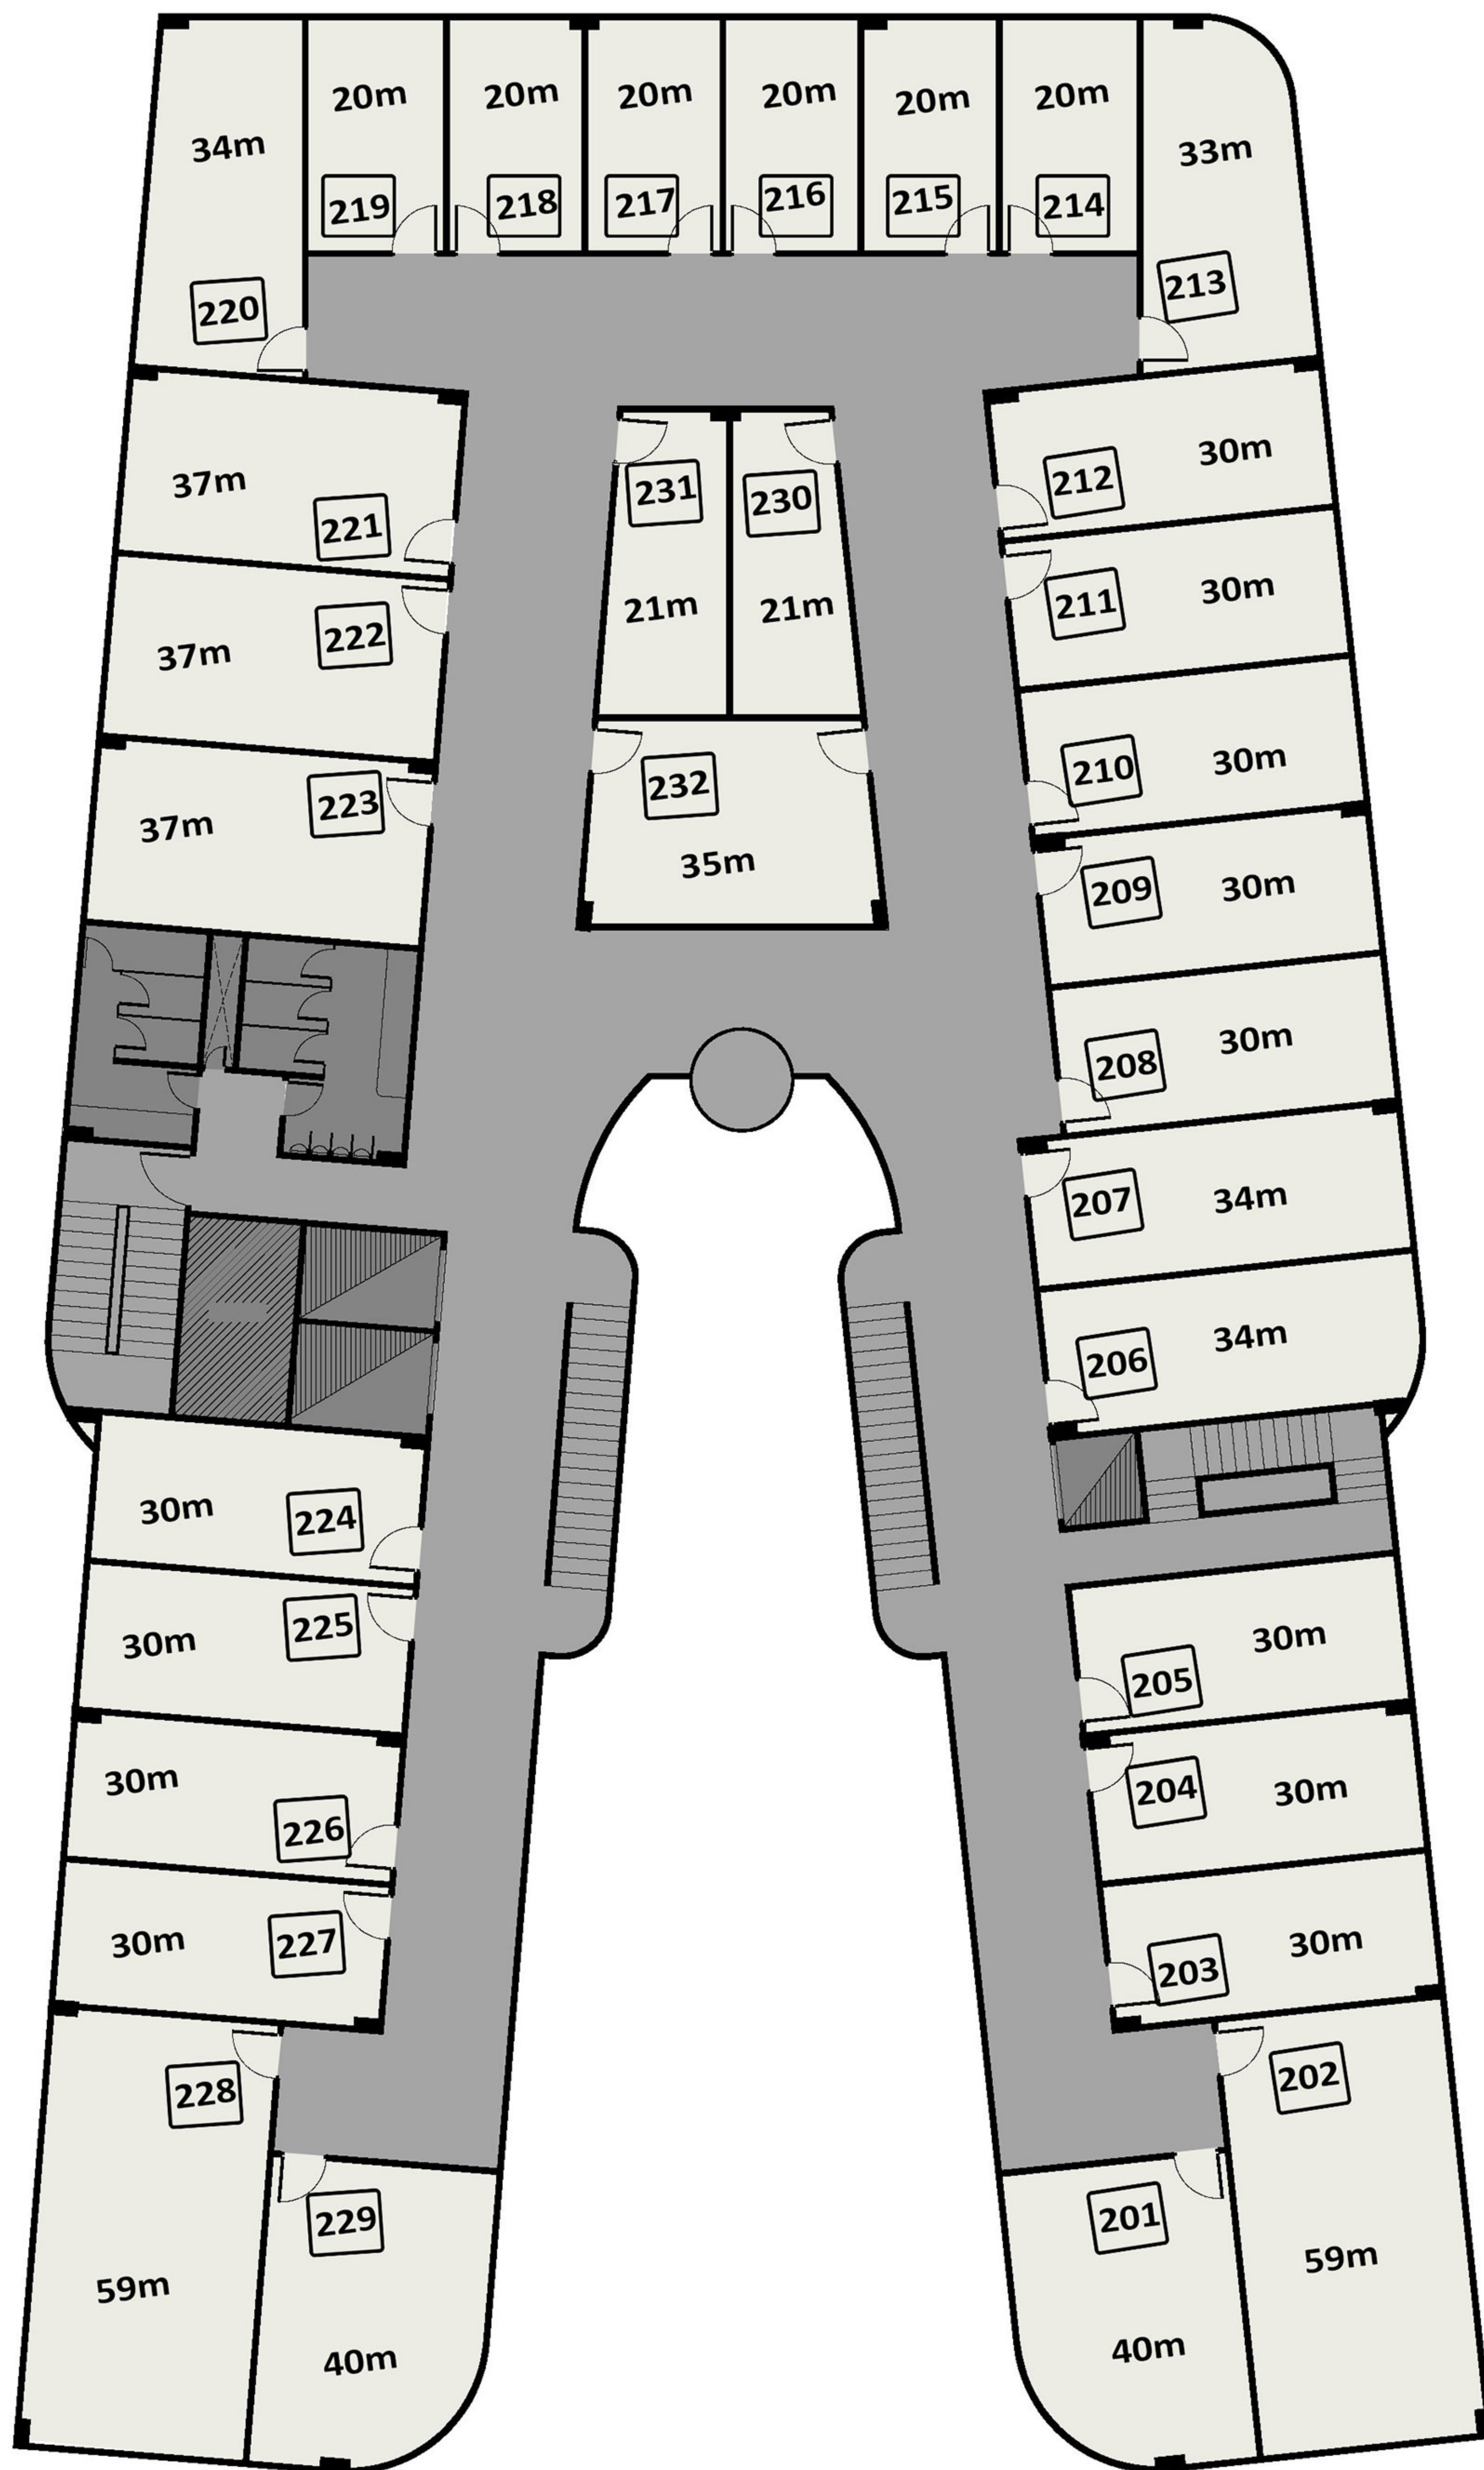

Cafees

**Food
Court**

Majic Planet

Skating

Dancing Fountain

Parking

GROUND FLOOR PLAN

FIRST FLOOR PLAN (GOLD)

SECOND FLOOR PLAN

Third FLOOR PLAN

Fourth FLOOR PLAN

Fifth FLOOR PLAN

EVIRA MALL
NEW CAPITAL . DOWN TOWN

Designd By

Archrete Design Studio

Create Your Dream