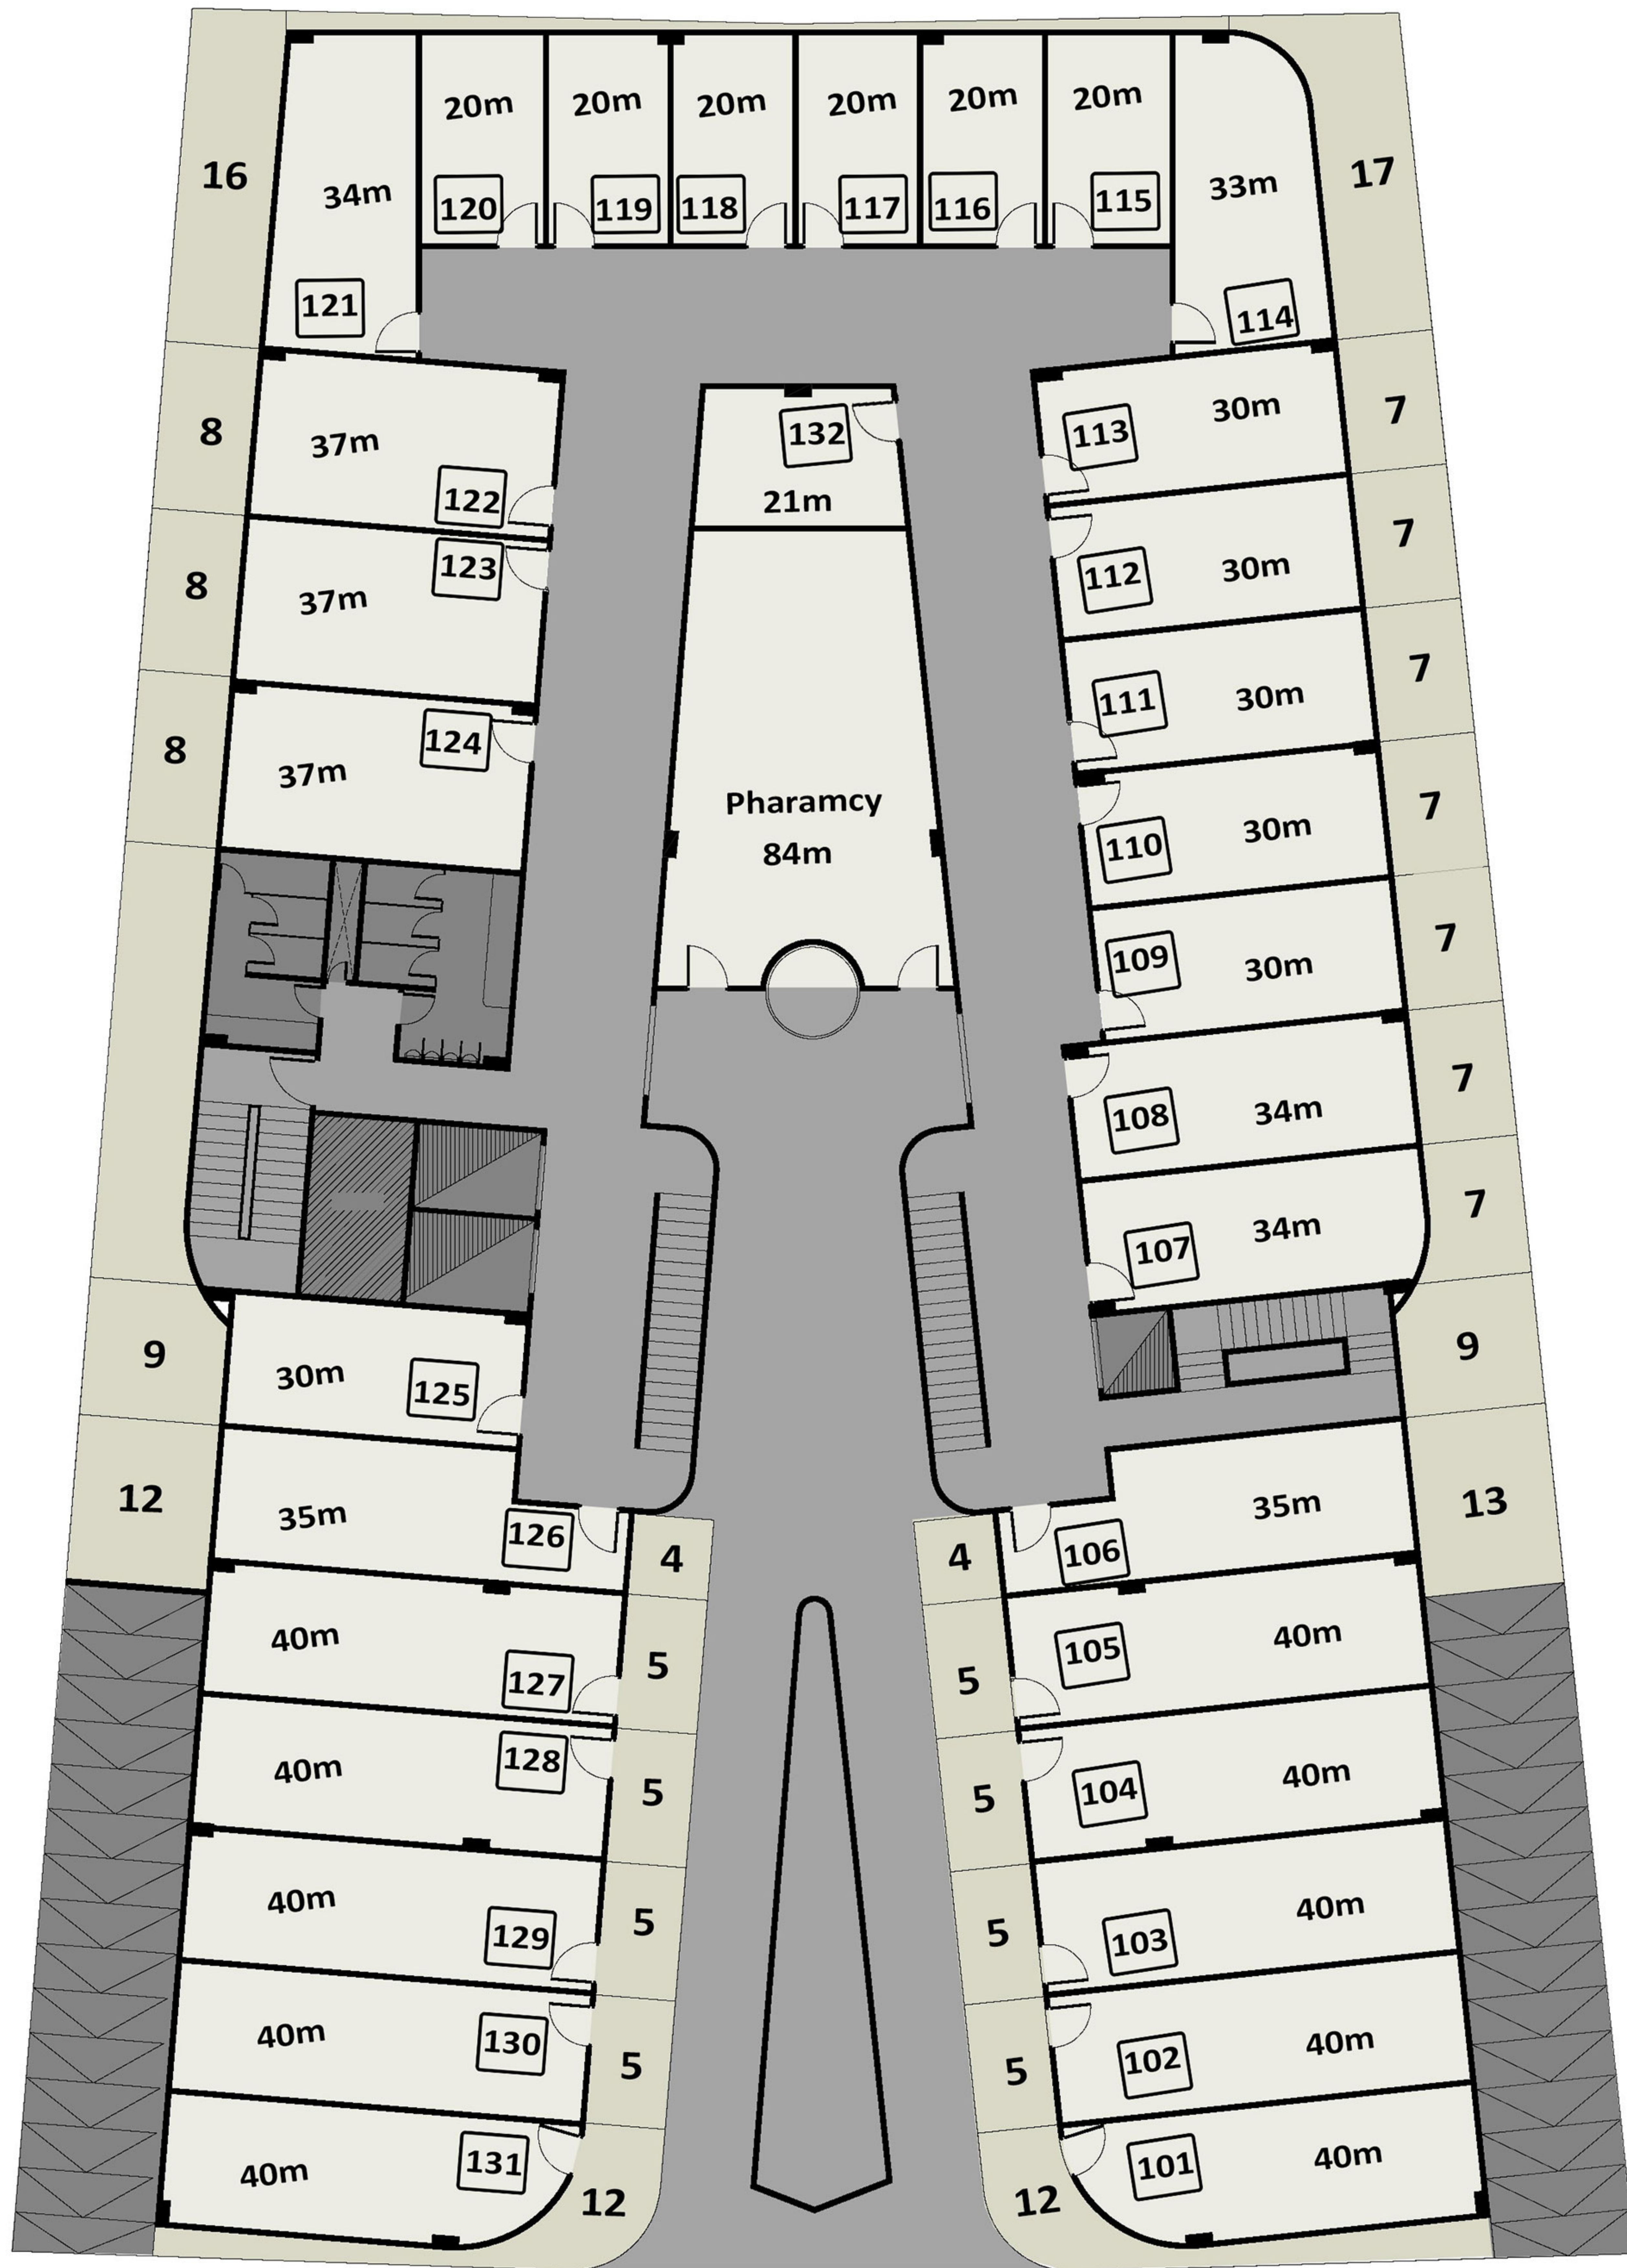

Cafees

**Food
Court**

Majic Planet

Skating

Dancing Fountain

Parking

GROUND FLOOR PLAN

FIRST FLOOR PLAN (GOLD)

SECOND FLOOR PLAN

Third FLOOR PLAN

Fourth FLOOR PLAN

Fifth FLOOR PLAN

EVIRA MALL
NEW CAPITAL . DOWN TOWN

Designd By

Archrete Design Studio

Create Your Dream