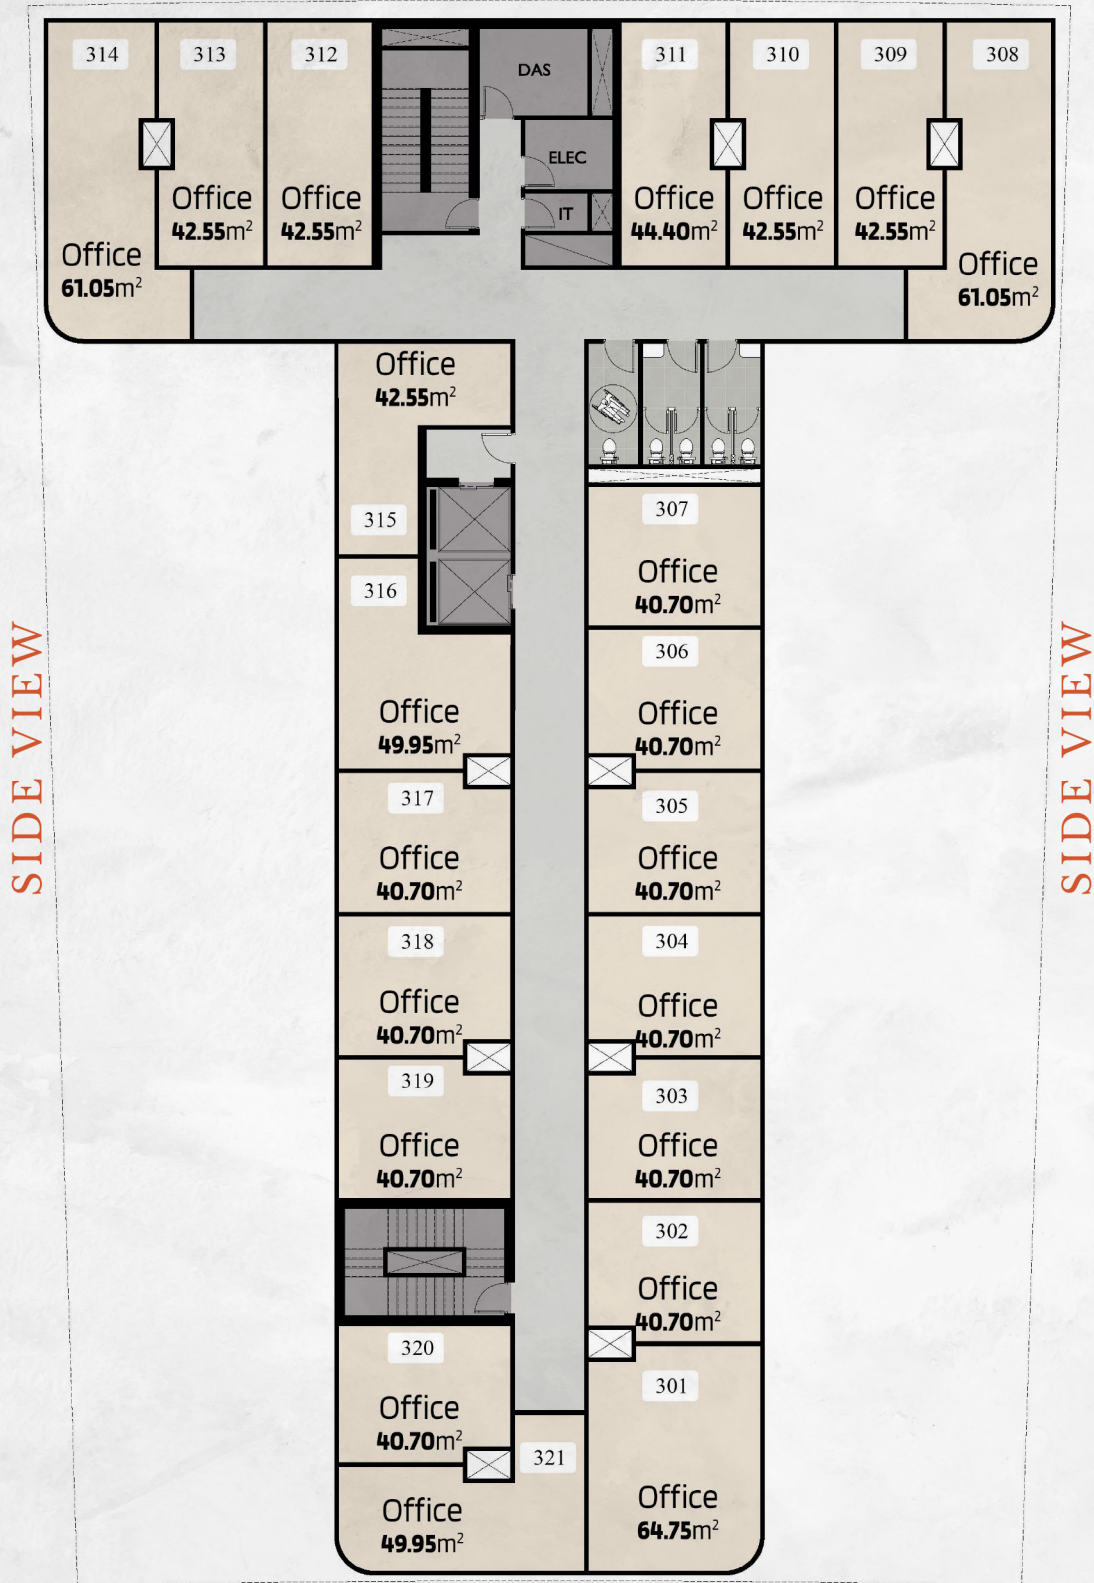

OFFICES

GARDEN VIEW

SIDE VIEW

SIDE VIEW

MAIN STREET

3rd FLOOR PLAN