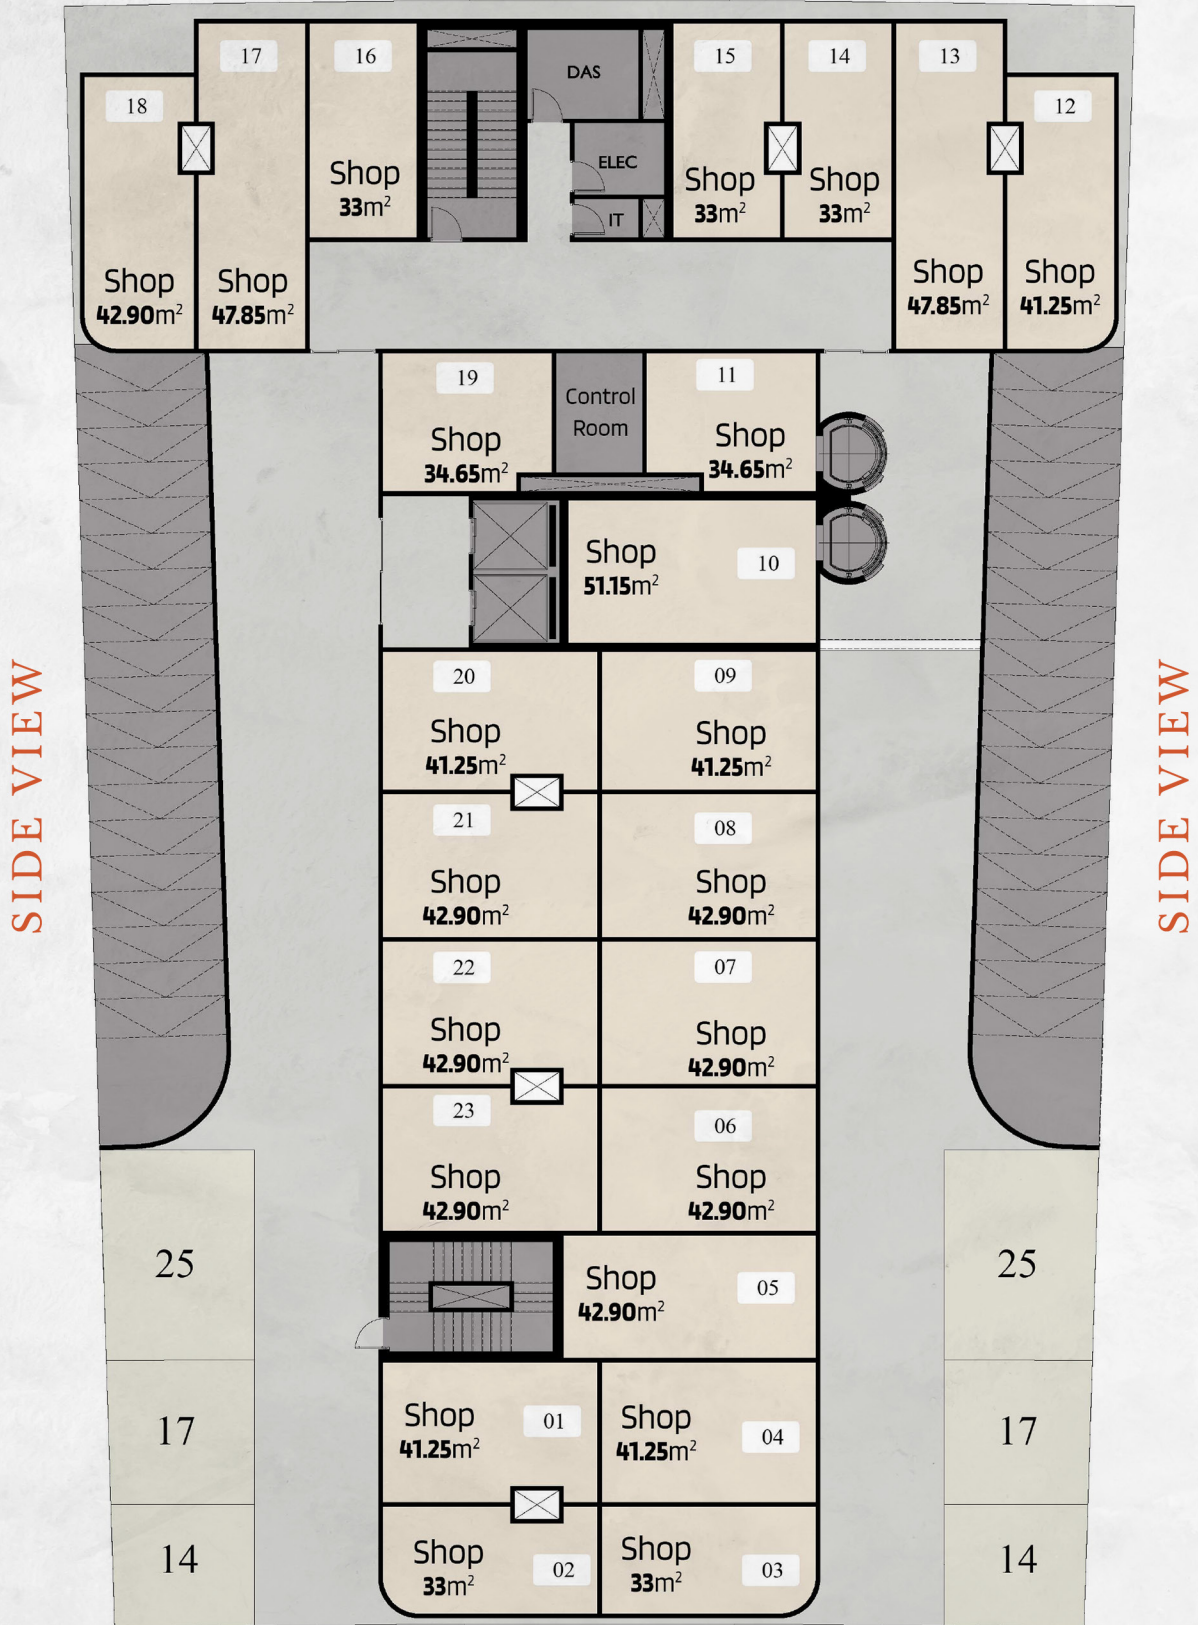

RETAIL

GARDEN VIEW

MAIN STREET

GROUND FLOOR PLAN