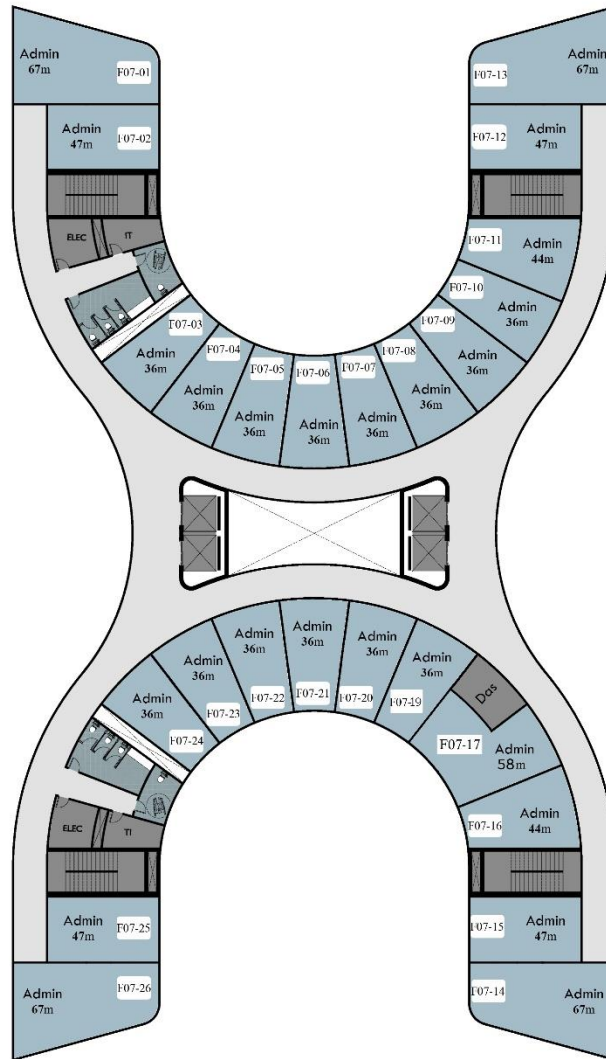

About H Mall

A mixed-use mall that administrative units and commercial units on an area of 4,700 m², in the Downtown area in the heart of the New Administrative Capital.

A unique and distinctive location, that has a double-face view on two sides, one on the data center and one on the central park.

GROUND FLOOR PLAN

FIRST FLOOR PLAN

SECOND FLOOR PLAN

THIRD FLOOR PLAN

FOURTH FLOOR PLAN

FIFTH FLOOR PLAN

SIXTH FLOOR PLAN

SEVENTH FLOOR PLAN

EIGHTH FLOOR PLAN

NINTH FLOOR PLAN

TENTH FLOOR PLAN

ELEVENTH FLOOR PLAN

TWELVTH FLOOR PLAN