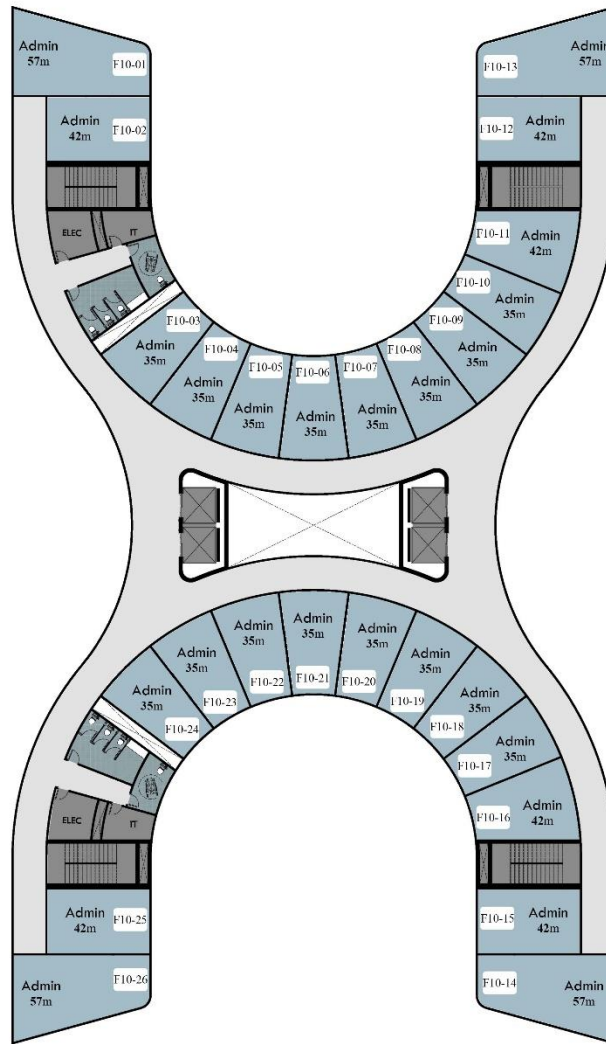

About H Mall

A mixed-use mall that administrative units and commercial units on an area of 4,700 m², in the Downtown area in the heart of the New Administrative Capital.

A unique and distinctive location, that has a double-face view on two sides, one on the data center and one on the central park.

GROUND FLOOR PLAN

FIRST FLOOR PLAN

SECOND FLOOR PLAN

THIRD FLOOR PLAN

FOURTH FLOOR PLAN

FIFTH FLOOR PLAN

SIXTH FLOOR PLAN

SEVENTH FLOOR PLAN

EIGHTH FLOOR PLAN

NINTH FLOOR PLAN

TENTH FLOOR PLAN

ELEVENTH FLOOR PLAN

TWELVTH FLOOR PLAN