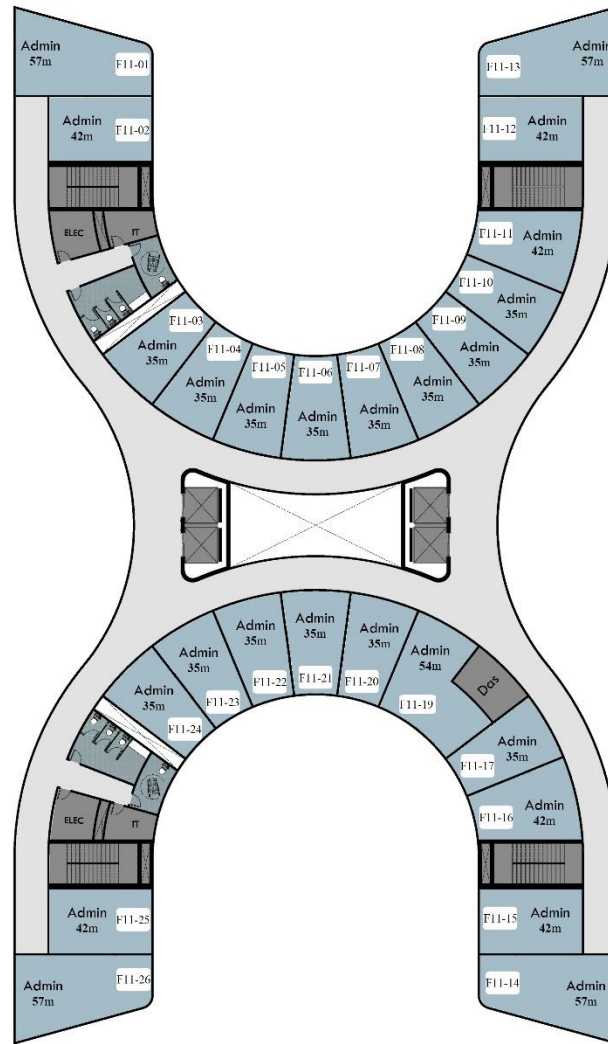

About H Mall

A mixed-use mall that administrative units and commercial units on an area of 4,700 m², in the Downtown area in the heart of the New Administrative Capital.

A unique and distinctive location, that has a double-face view on two sides, one on the data center and one on the central park.

GROUND FLOOR PLAN

FIRST FLOOR PLAN

SECOND FLOOR PLAN

THIRD FLOOR PLAN

FOURTH FLOOR PLAN

FIFTH FLOOR PLAN

SIXTH FLOOR PLAN

SEVENTH FLOOR PLAN

EIGHTH FLOOR PLAN

NINTH FLOOR PLAN

TENTH FLOOR PLAN

ELEVENTH FLOOR PLAN

TWELVTH FLOOR PLAN