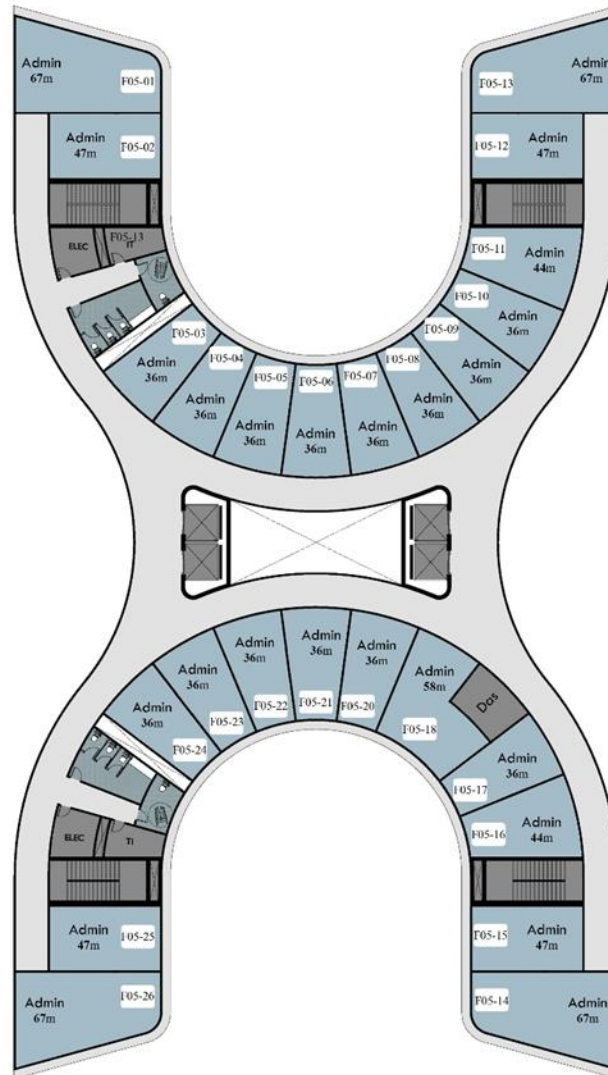

About H Mall

A mixed-use mall that administrative units and commercial units on an area of 4,700 m², in the Downtown area in the heart of the New Administrative Capital.

A unique and distinctive location, that has a double-face view on two sides, one on the data center and one on the central park.

GROUND FLOOR PLAN

FIRST FLOOR PLAN

SECOND FLOOR PLAN

THIRD FLOOR PLAN

FOURTH FLOOR PLAN

FIFTH FLOOR PLAN

SIXTH FLOOR PLAN

SEVENTH FLOOR PLAN

EIGHTH FLOOR PLAN

NINTH FLOOR PLAN

TENTH FLOOR PLAN

ELEVENTH FLOOR PLAN

TWELVTH FLOOR PLAN