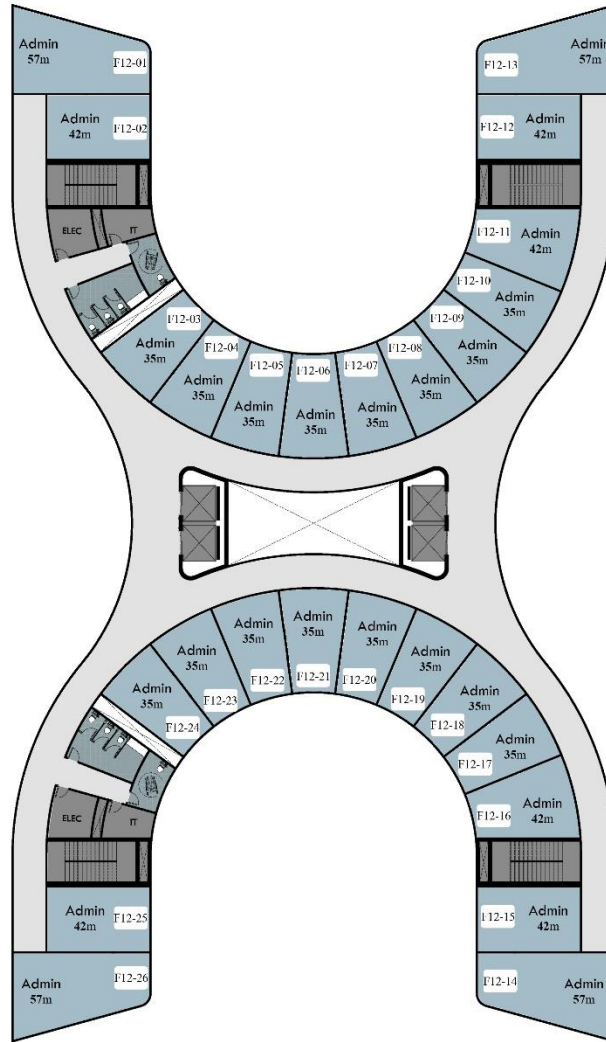

About H Mall

A mixed-use mall that administrative units and commercial units on an area of 4,700 m², in the Downtown area in the heart of the New Administrative Capital.

A unique and distinctive location, that has a double-face view on two sides, one on the data center and one on the central park.

GROUND FLOOR PLAN

FIRST FLOOR PLAN

SECOND FLOOR PLAN

THIRD FLOOR PLAN

FOURTH FLOOR PLAN

FIFTH FLOOR PLAN

SIXTH FLOOR PLAN

SEVENTH FLOOR PLAN

EIGHTH FLOOR PLAN

NINTH FLOOR PLAN

TENTH FLOOR PLAN

ELEVENTH FLOOR PLAN

TWELVTH FLOOR PLAN