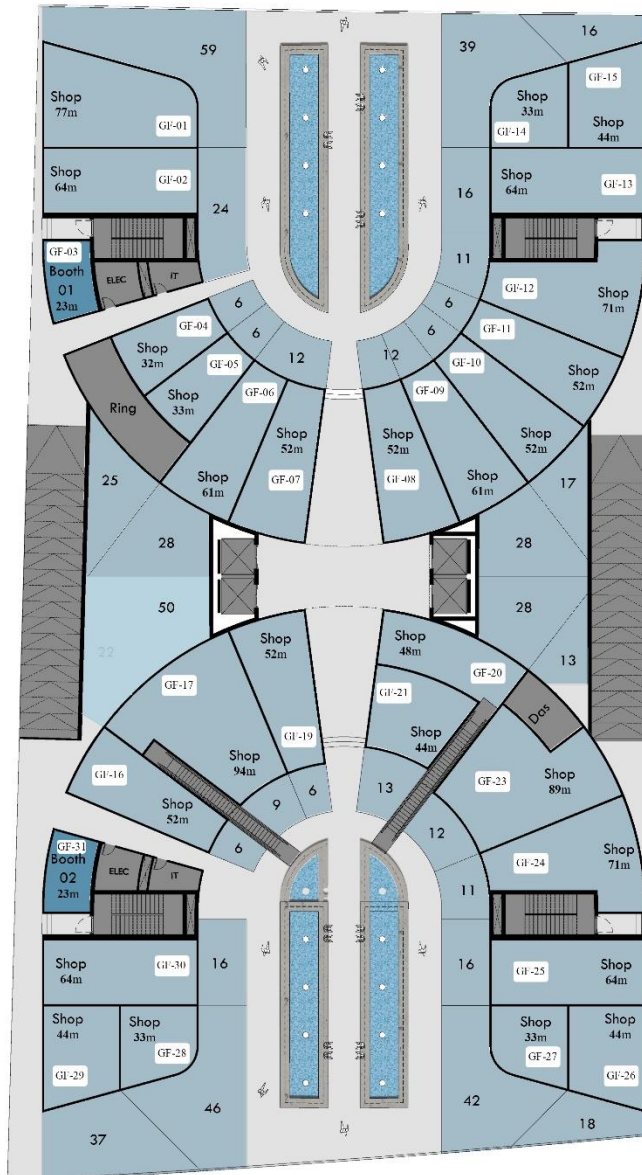

About H Mall

A mixed-use mall that administrative units and commercial units on an area of 4,700 m², in the Downtown area in the heart of the New Administrative Capital.

A unique and distinctive location, that has a double-face view on two sides, one on the data center and one on the central park.

- حب التنزه والتسوق 35 فدان
- شركات تأمين 16 فدان
- شركات أدوية 37 فدان
- داتا سنتر 28 فدان
- شركات الكمبيوتر 22 فدان
- شركات بترول 54 فدان
- محطة كهرباء 5.5 فدان
- سوق الذهب 25 فدان
- حب التراث والفن 17 فدان
- مسجد مصر 68 فدان
- حب إداري 17 فدان
- حب الأزياء و الموضة 40 فدان
- أبراج 136 فدان

GROUND FLOOR PLAN

FIRST FLOOR PLAN

SECOND FLOOR PLAN

THIRD FLOOR PLAN

FOURTH FLOOR PLAN

FIFTH FLOOR PLAN

SIXTH FLOOR PLAN

SEVENTH FLOOR PLAN

EIGHTH FLOOR PLAN

NINTH FLOOR PLAN

TENTH FLOOR PLAN

ELEVENTH FLOOR PLAN

TWELVTH FLOOR PLAN