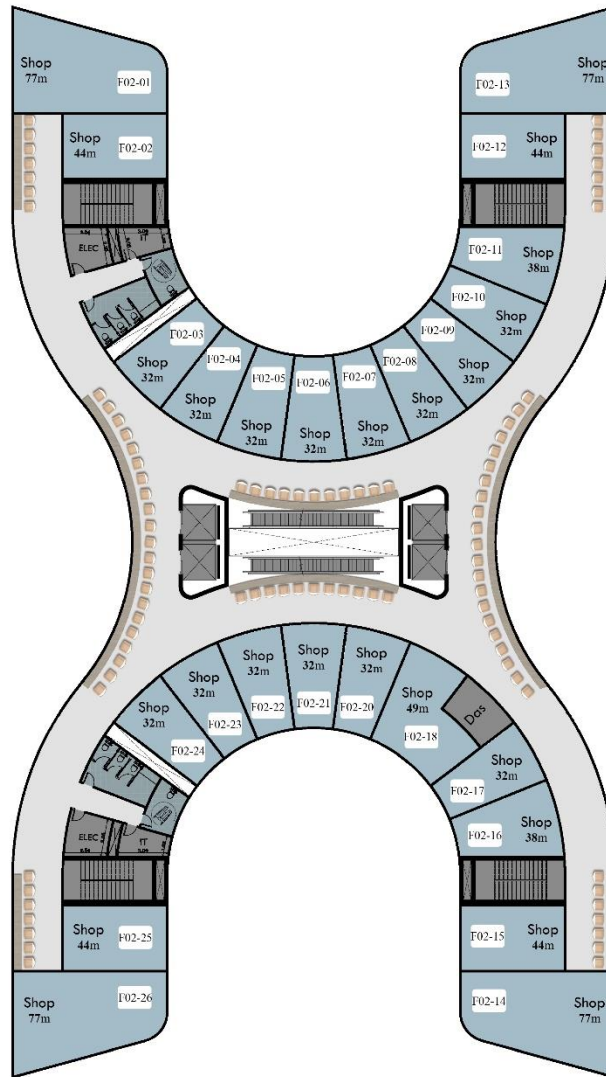

About H Mall

A mixed-use mall that administrative units and commercial units on an area of 4,700 m², in the Downtown area in the heart of the New Administrative Capital.

A unique and distinctive location, that has a double-face view on two sides, one on the data center and one on the central park.

- حب التنزه والتسوق 35 فدان
- شركات تأمين 16 فدان
- شركات أدوية 37 فدان
- داتا سنتر 28 فدان
- شركات الكمبيوتر 22 فدان
- شركات بترول 54 فدان
- محطة كهرباء 5.5 فدان
- سوق الذهب 25 فدان
- حب التراث والفن 17 فدان
- مسجد مصر 68 فدان
- حب إداري 17 فدان
- حب الأزياء و الموضة 40 فدان
- أبراج 136 فدان

GROUND FLOOR PLAN

FIRST FLOOR PLAN

SECOND FLOOR PLAN

THIRD FLOOR PLAN

FOURTH FLOOR PLAN

FIFTH FLOOR PLAN

SIXTH FLOOR PLAN

SEVENTH FLOOR PLAN

EIGHTH FLOOR PLAN

NINTH FLOOR PLAN

TENTH FLOOR PLAN

ELEVENTH FLOOR PLAN

TWELVTH FLOOR PLAN