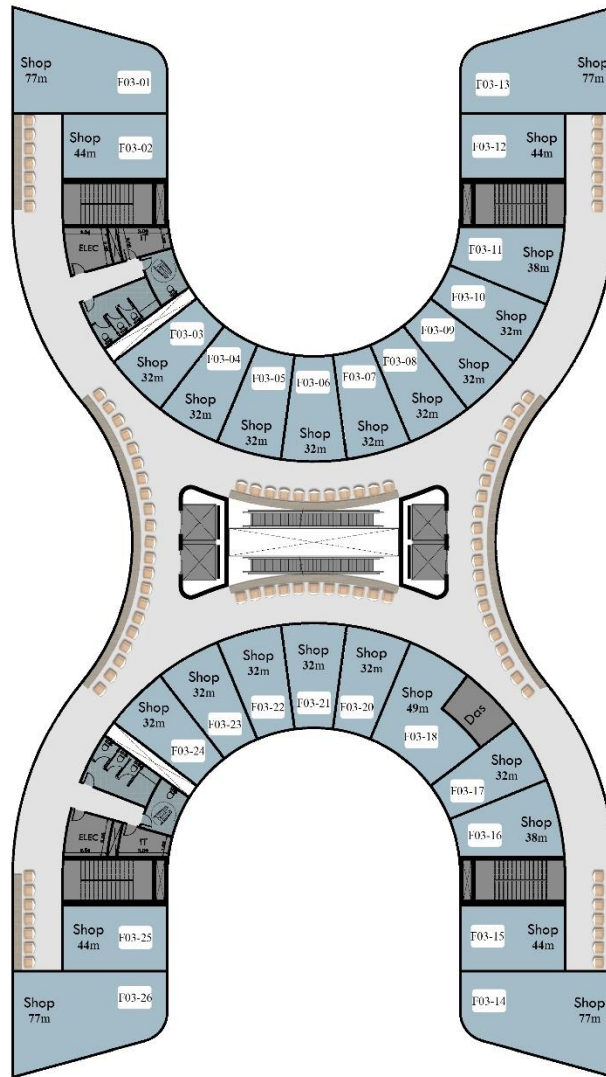

About H Mall

A mixed-use mall that administrative units and commercial units on an area of 4,700 m², in the Downtown area in the heart of the New Administrative Capital.

A unique and distinctive location, that has a double-face view on two sides, one on the data center and one on the central park.

- حب التنزه والتسوق 35 فدان
- شركات تأمين 16 فدان
- شركات أدوية 37 فدان
- داتا سنتر 28 فدان
- شركات الكمبيوتر 22 فدان
- شركات بترول 54 فدان
- محطة كهرباء 5.5 فدان
- سوق الذهب 25 فدان
- حب التراث والفن 17 فدان
- مسجد مصر 68 فدان
- حب إداري 17 فدان
- حب الأزياء و الموضة 40 فدان
- أبراج 136 فدان

GROUND FLOOR PLAN

FIRST FLOOR PLAN

SECOND FLOOR PLAN

THIRD FLOOR PLAN

FOURTH FLOOR PLAN

FIFTH FLOOR PLAN

SIXTH FLOOR PLAN

SEVENTH FLOOR PLAN

EIGHTH FLOOR PLAN

NINTH FLOOR PLAN

TENTH FLOOR PLAN

ELEVENTH FLOOR PLAN

TWELVTH FLOOR PLAN