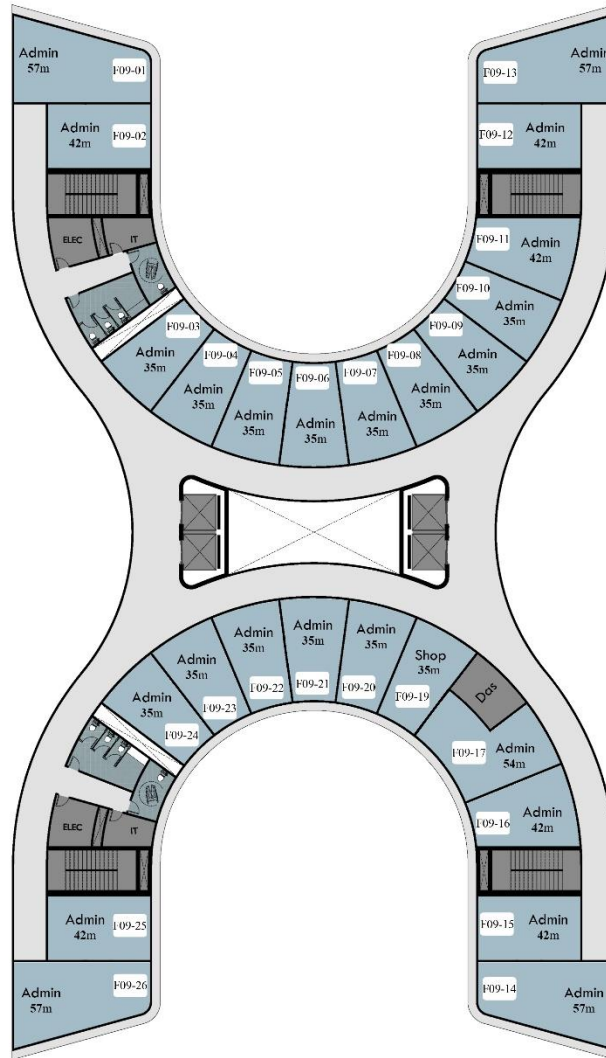

About H Mall

A mixed-use mall that administrative units and commercial units on an area of 4,700 m², in the Downtown area in the heart of the New Administrative Capital.

A unique and distinctive location, that has a double-face view on two sides, one on the data center and one on the central park.

GROUND FLOOR PLAN

FIRST FLOOR PLAN

SECOND FLOOR PLAN

THIRD FLOOR PLAN

FOURTH FLOOR PLAN

FIFTH FLOOR PLAN

SIXTH FLOOR PLAN

SEVENTH FLOOR PLAN

EIGHTH FLOOR PLAN

NINTH FLOOR PLAN

TENTH FLOOR PLAN

ELEVENTH FLOOR PLAN

TWELVTH FLOOR PLAN