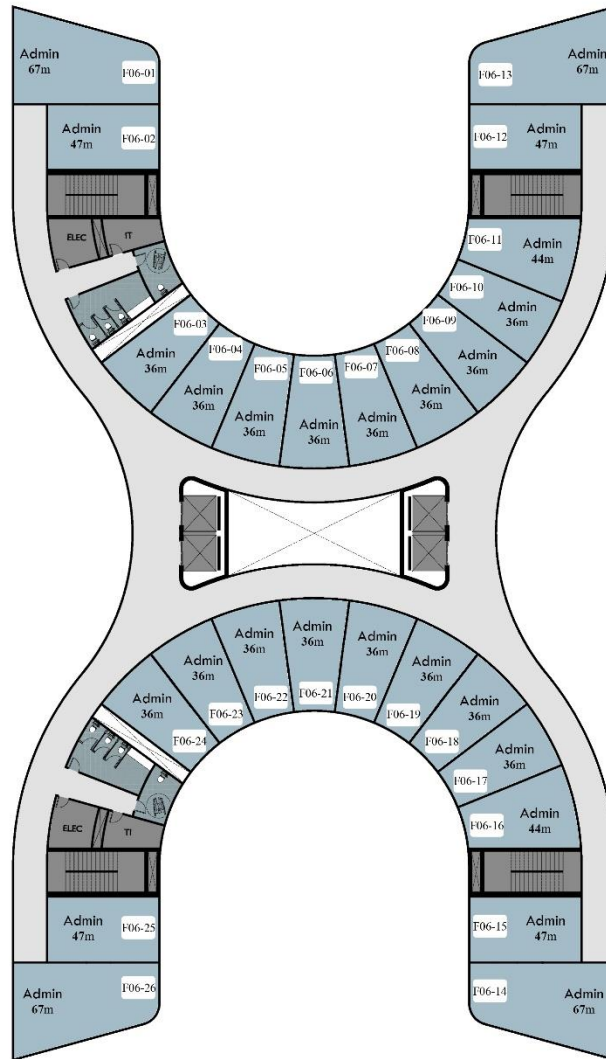

About H Mall

A mixed-use mall that administrative units and commercial units on an area of 4,700 m², in the Downtown area in the heart of the New Administrative Capital.

A unique and distinctive location, that has a double-face view on two sides, one on the data center and one on the central park.

GROUND FLOOR PLAN

FIRST FLOOR PLAN

SECOND FLOOR PLAN

THIRD FLOOR PLAN

FOURTH FLOOR PLAN

FIFTH FLOOR PLAN

SIXTH FLOOR PLAN

SEVENTH FLOOR PLAN

EIGHTH FLOOR PLAN

NINTH FLOOR PLAN

TENTH FLOOR PLAN

ELEVENTH FLOOR PLAN

TWELVTH FLOOR PLAN