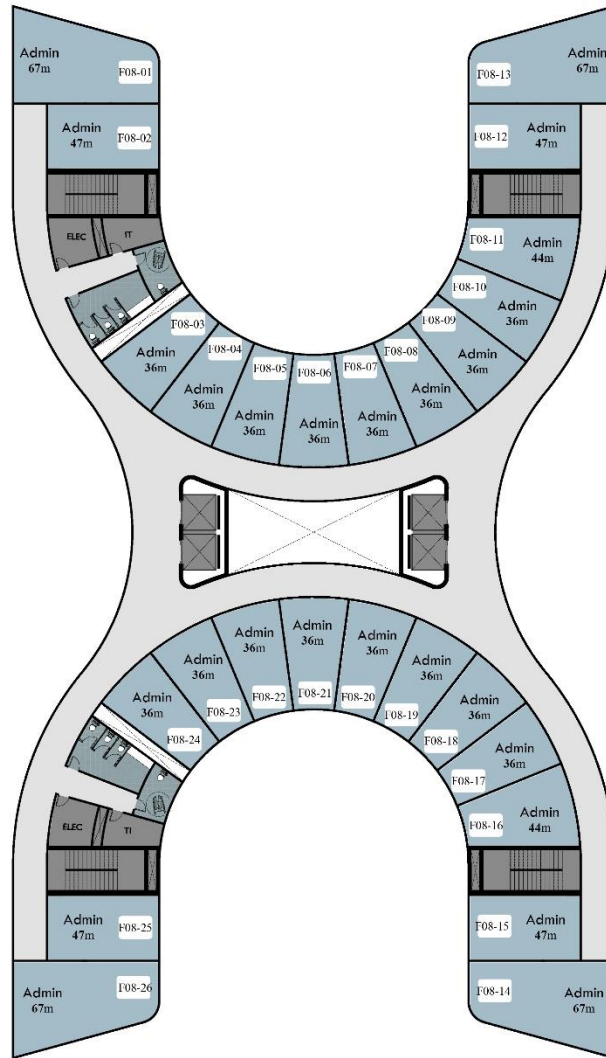

About H Mall

A mixed-use mall that administrative units and commercial units on an area of 4,700 m², in the Downtown area in the heart of the New Administrative Capital.

A unique and distinctive location, that has a double-face view on two sides, one on the data center and one on the central park.

GROUND FLOOR PLAN

FIRST FLOOR PLAN

SECOND FLOOR PLAN

THIRD FLOOR PLAN

FOURTH FLOOR PLAN

FIFTH FLOOR PLAN

SIXTH FLOOR PLAN

SEVENTH FLOOR PLAN

EIGHTH FLOOR PLAN

NINTH FLOOR PLAN

TENTH FLOOR PLAN

ELEVENTH FLOOR PLAN

TWELVTH FLOOR PLAN