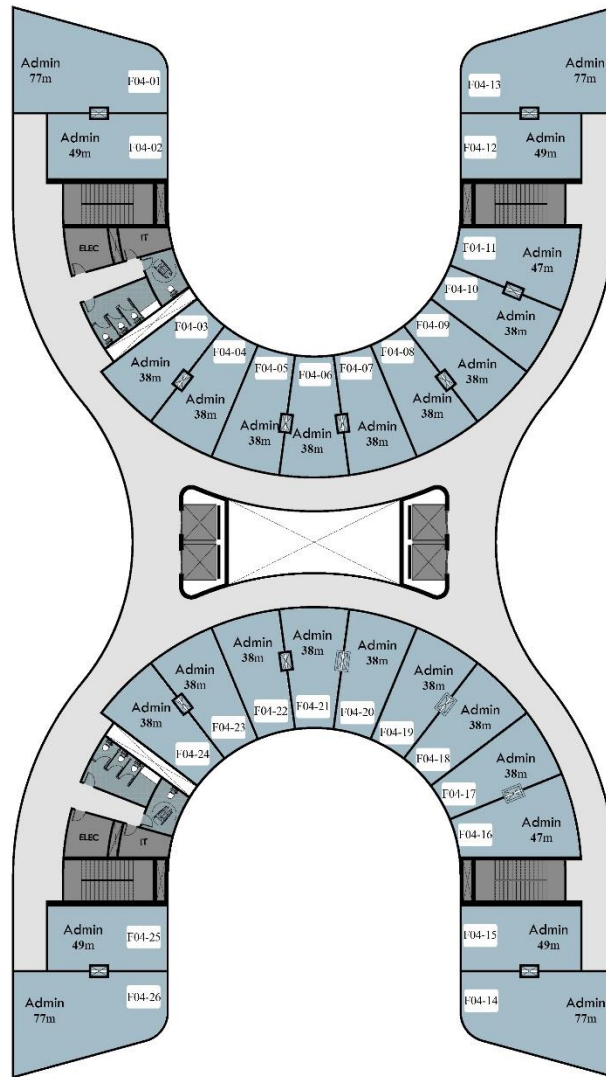

About H Mall

A mixed-use mall that administrative units and commercial units on an area of 4,700 m², in the Downtown area in the heart of the New Administrative Capital.

A unique and distinctive location, that has a double-face view on two sides, one on the data center and one on the central park.

GROUND FLOOR PLAN

FIRST FLOOR PLAN

SECOND FLOOR PLAN

THIRD FLOOR PLAN

FOURTH FLOOR PLAN

FIFTH FLOOR PLAN

SIXTH FLOOR PLAN

SEVENTH FLOOR PLAN

EIGHTH FLOOR PLAN

NINTH FLOOR PLAN

TENTH FLOOR PLAN

ELEVENTH FLOOR PLAN

TWELVTH FLOOR PLAN