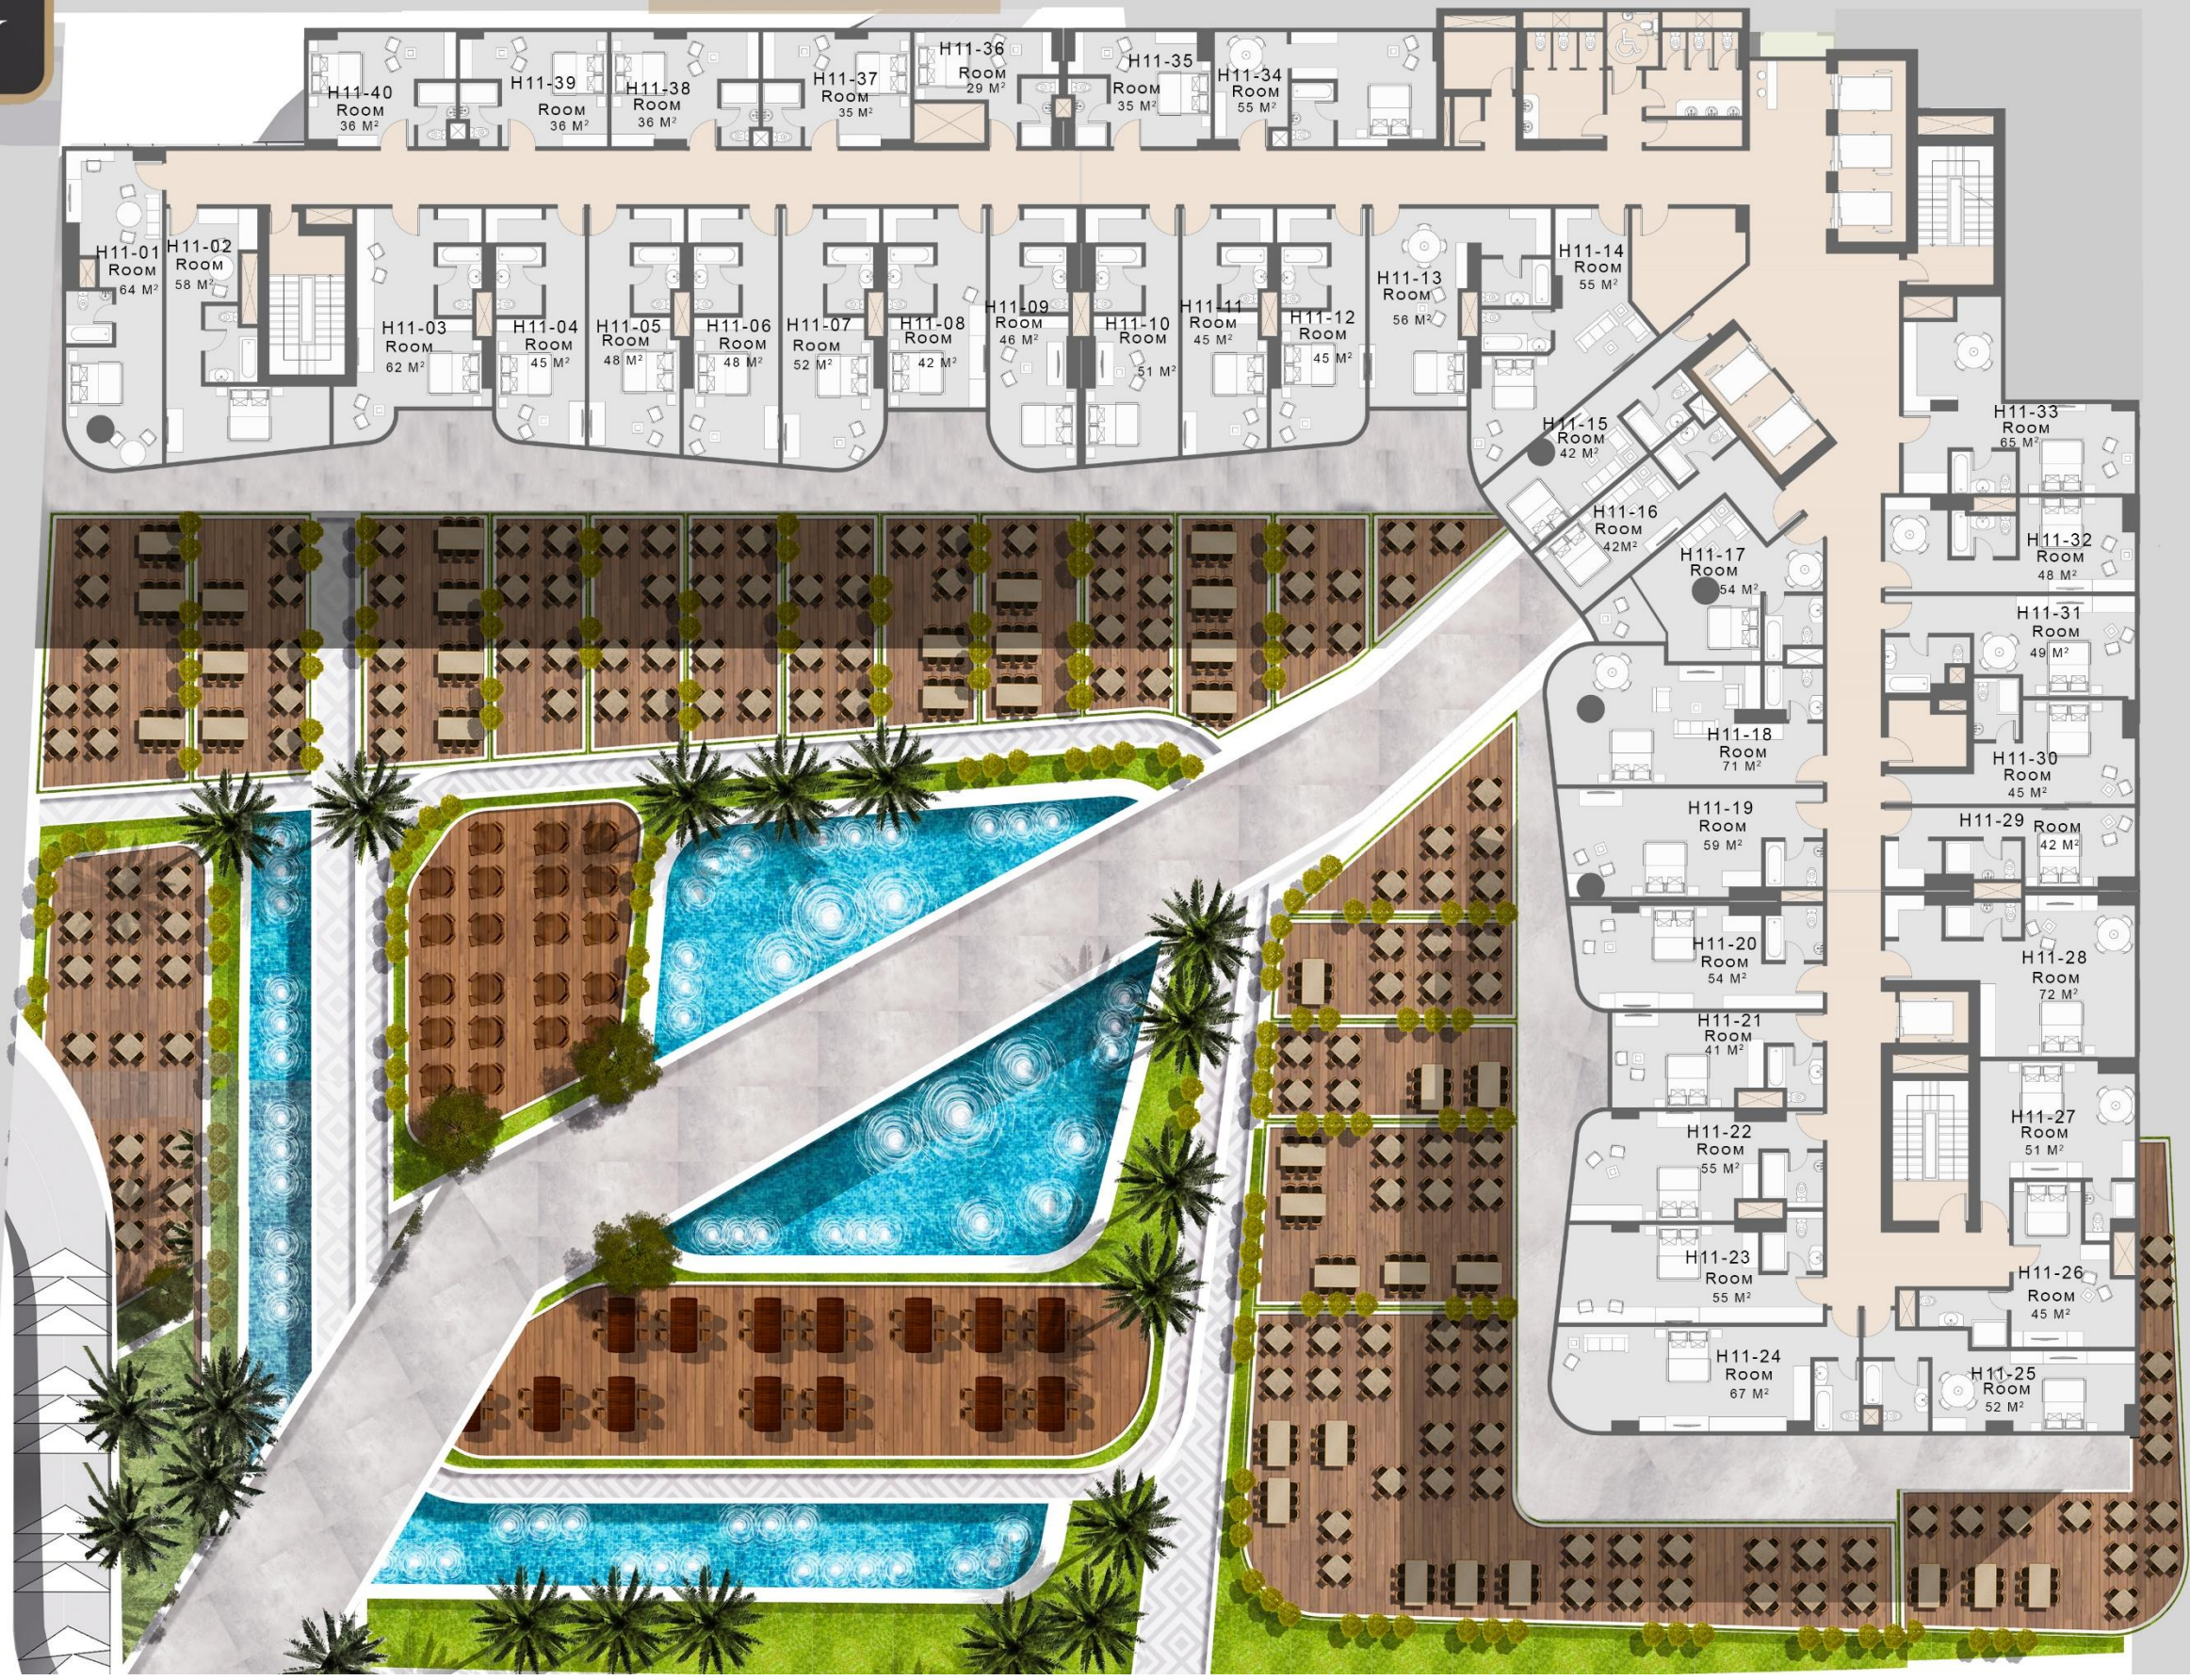

HOTEL APARTMENT

11TH FLOOR