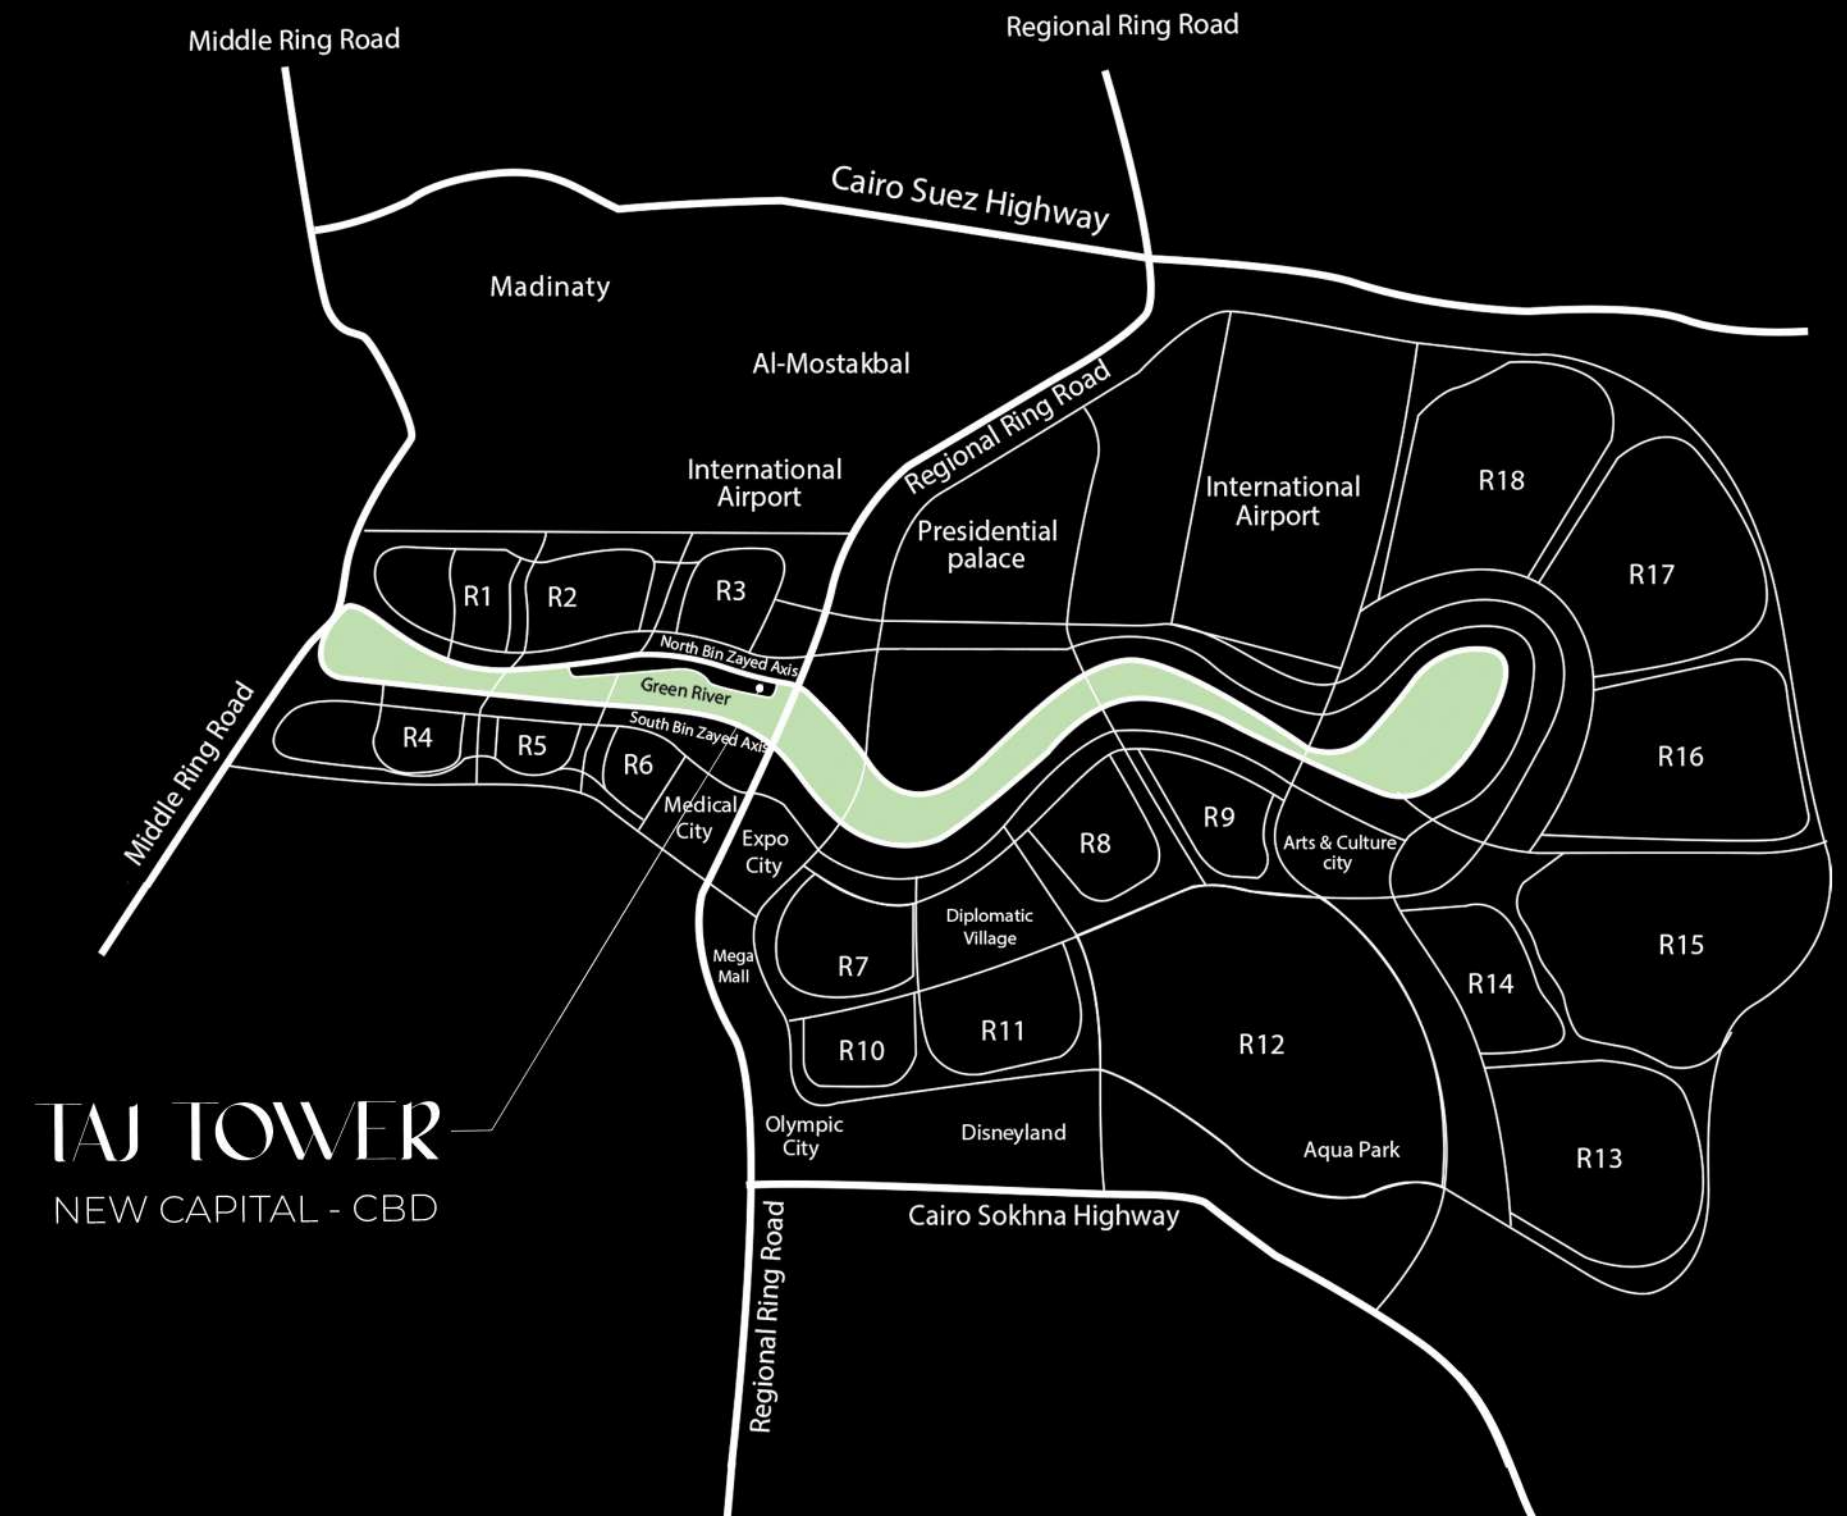

## The City Of Tomorrow

Egypt's New Administrative Capital is being built from scratch in the desert 45km east of Cairo. Covering 700 square kilometers in total, the city is intended to house 34 ministries of Egypt's legendarily sprawling government, and be a new business, finance and cultural hub, with residential districts accommodate 7 million people.

In January 2019, According to Egyptian primeminister Mostafa Madbouly, Egypt has launched the green river Construction project in the new administrative capital.

The 35 km long river purposes to act as a connector between the modern and diverse urban neighborhoods. The initial phase will be of a bout the first 10 kilometers, extending from the central ring road to the regional ring with 9 billion pounds estimated investment. It will be Conducted by the housing ministry in partnership with Dar al Handasah office.

# MAP & DIRECTIONS

## Near To :

North and South Mohamed bin Zayed Axis, Al Amal Axis, Iconic Tower, and The Green River.

- 1) Main entrance
- 2) Administrative Entrance
- 3) Commercial Entrance
- 4) Food Court
- 5) Social Garden
- 6) Sky Garden