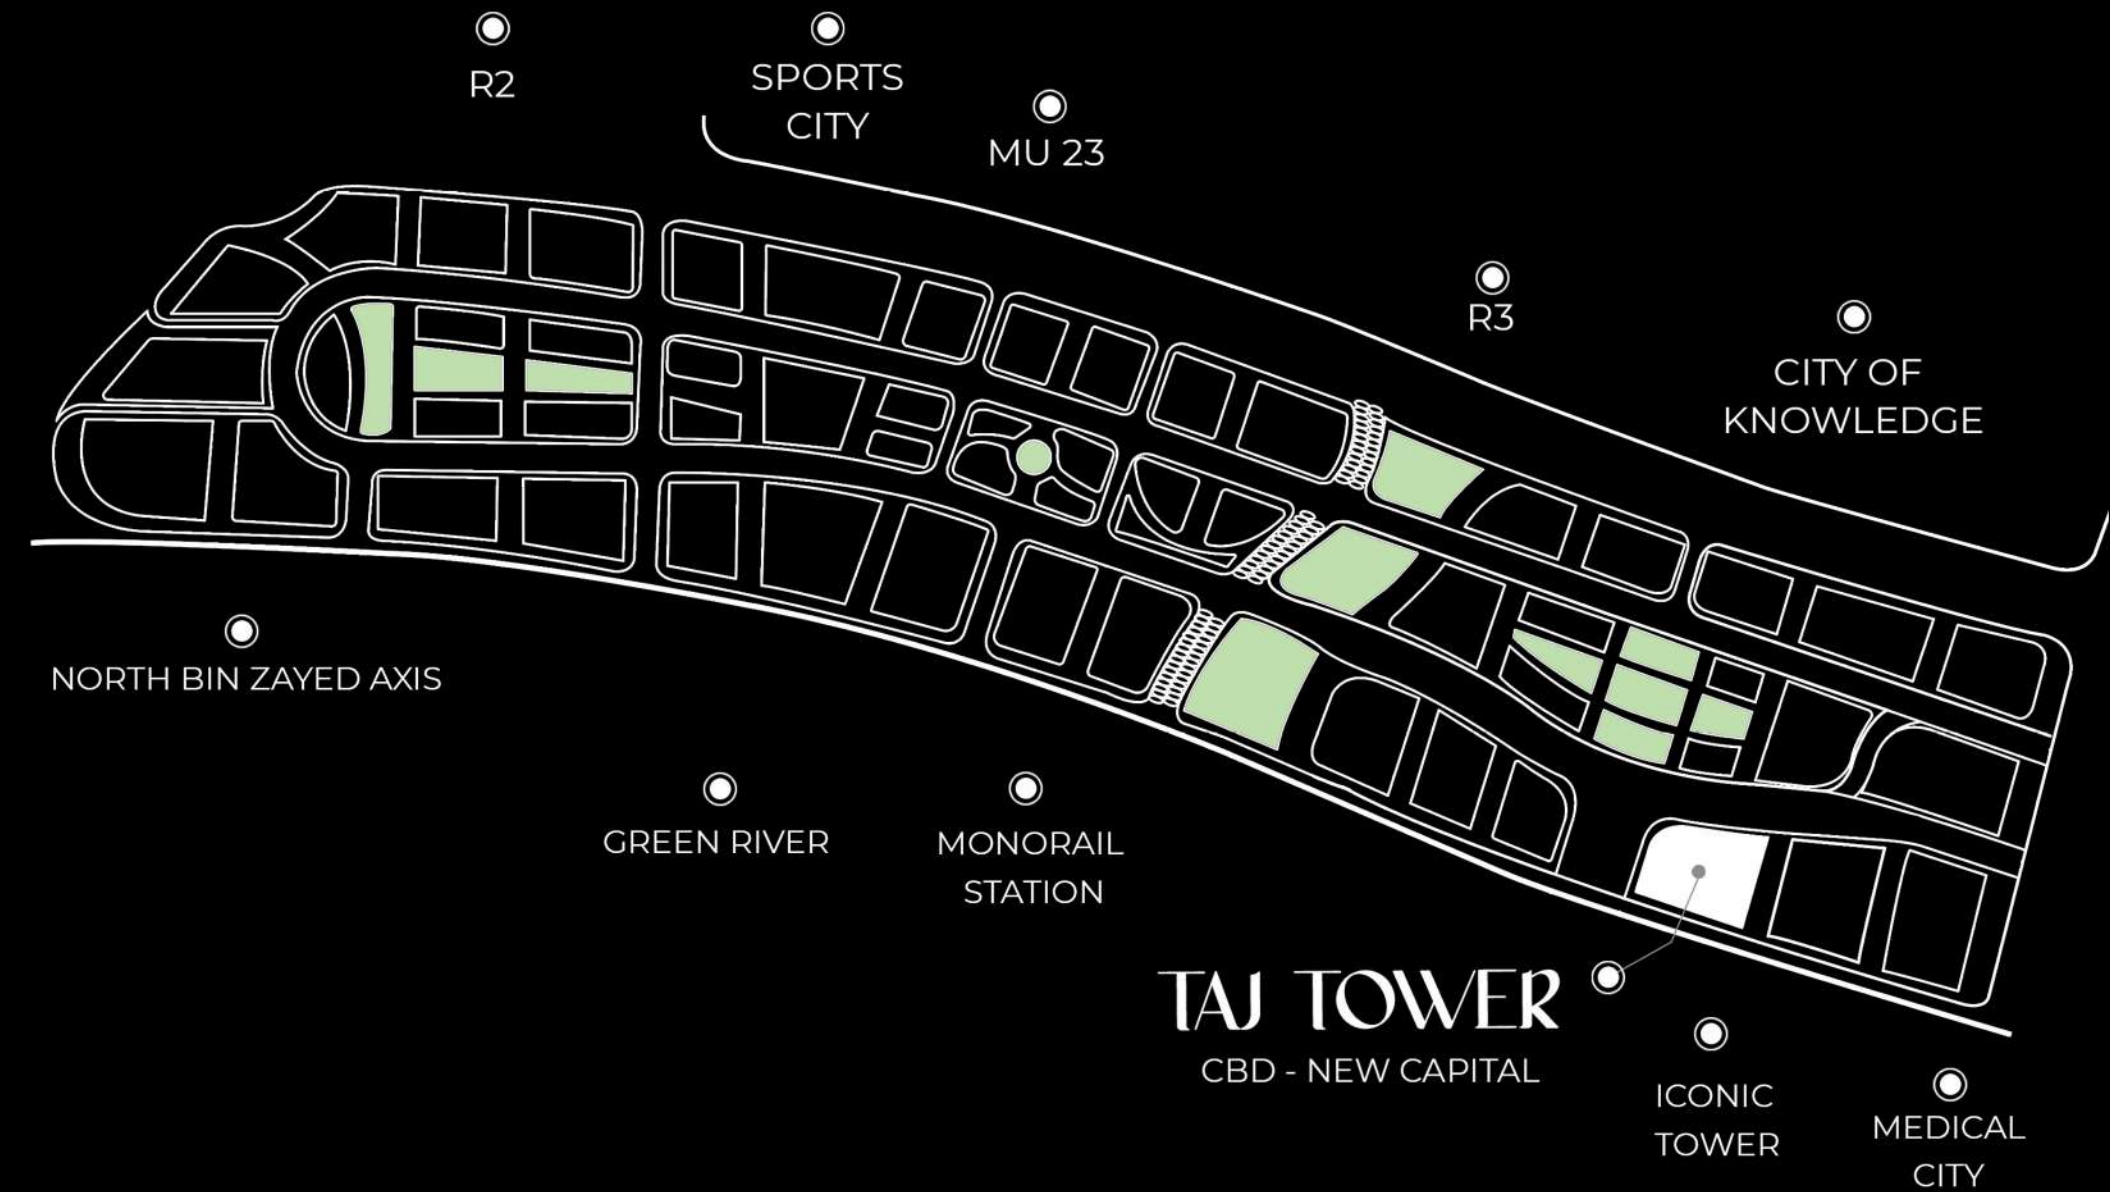

TAJ TOWER

LOCATION MAP